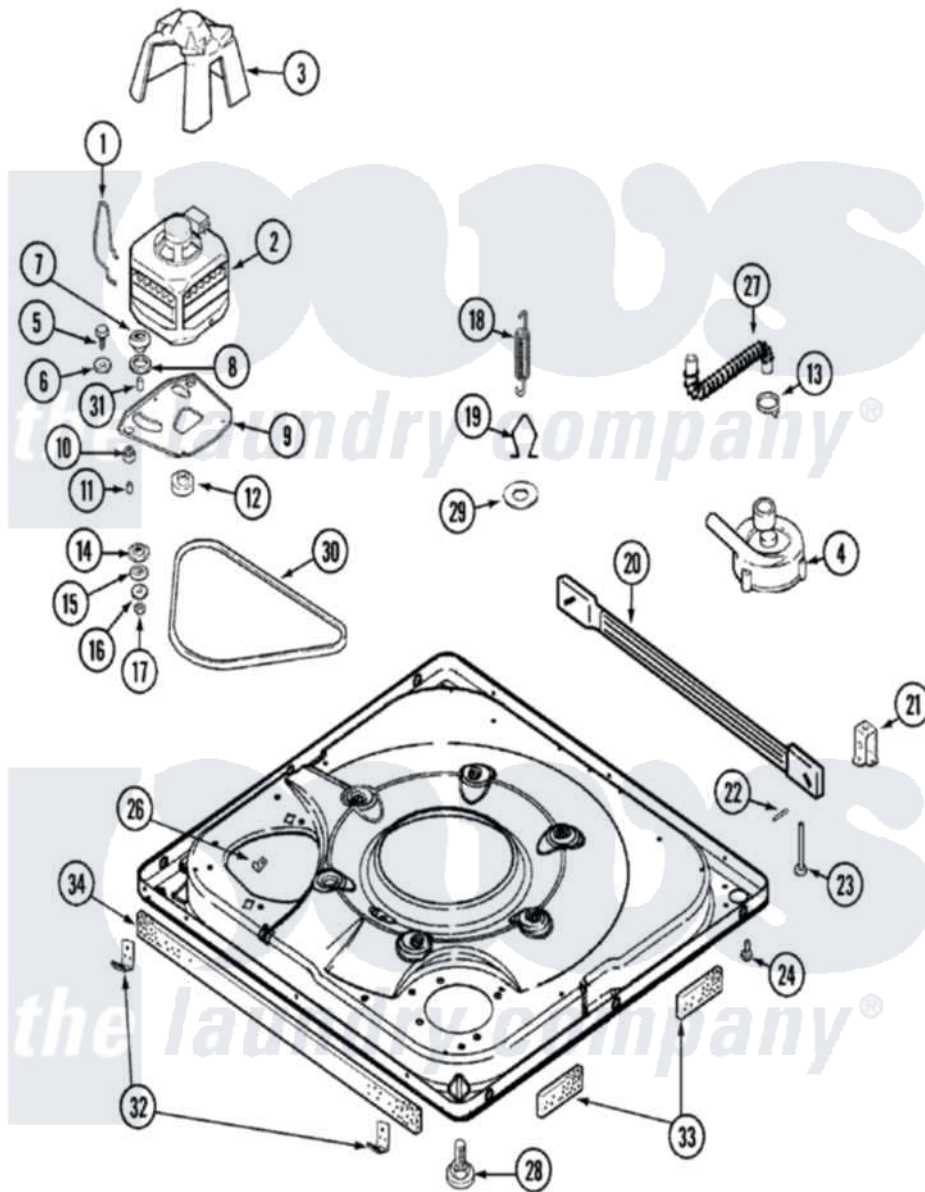

Maytag MAV8500AWQ 01 - BASE

Maytag [Residential Maytag MAV8500AWQ Washer Parts](#) Parts Diagram 01 - BASE
 Click on the part number to view part

| Item | Original Part Number | Replaced By | Status | Part Description |
|------|--------------------------|--------------------------|--------|-----------------------------------|
| 1 | 22004376 | | | Spring, Motor Pivot |
| 2 | 21001516 | 21001950 | | MoTor, 2SP 1/2hp 120V/60Hz Hi-Tor |
| 3 | 22002721 | | | Shield, Motor |
| 4 | 21001732 | 35-6465 | | Pump Assem |
| " | 22003438 | | | Sleeve, Pump |
| 5 | 25-7833 | 21001977 | | Screw |
| 6 | 25-7834 | | | Washer, Motor/Base Screw |
| 7 | 33-9946 | | | Isolator, Motor |
| 8 | 35-3570 | | | Washer, Motor Pivot |
| 9 | 21001366 | 21001783 | | Plate And Screw Assembly |
| " | 35-2065 | | | Pad, Motor Plate |
| 10 | 22004348 | | | Slide, Motor Pivot |
| " | 35-3646 | | | Isolator, Motor Plate |
| 11 | 25-7831 | | | Spacer, Mounting |
| 12 | 22004297 | 21001950 | | MoTor, 2SP 1/2hp 120V/60Hz Hi-Tor |