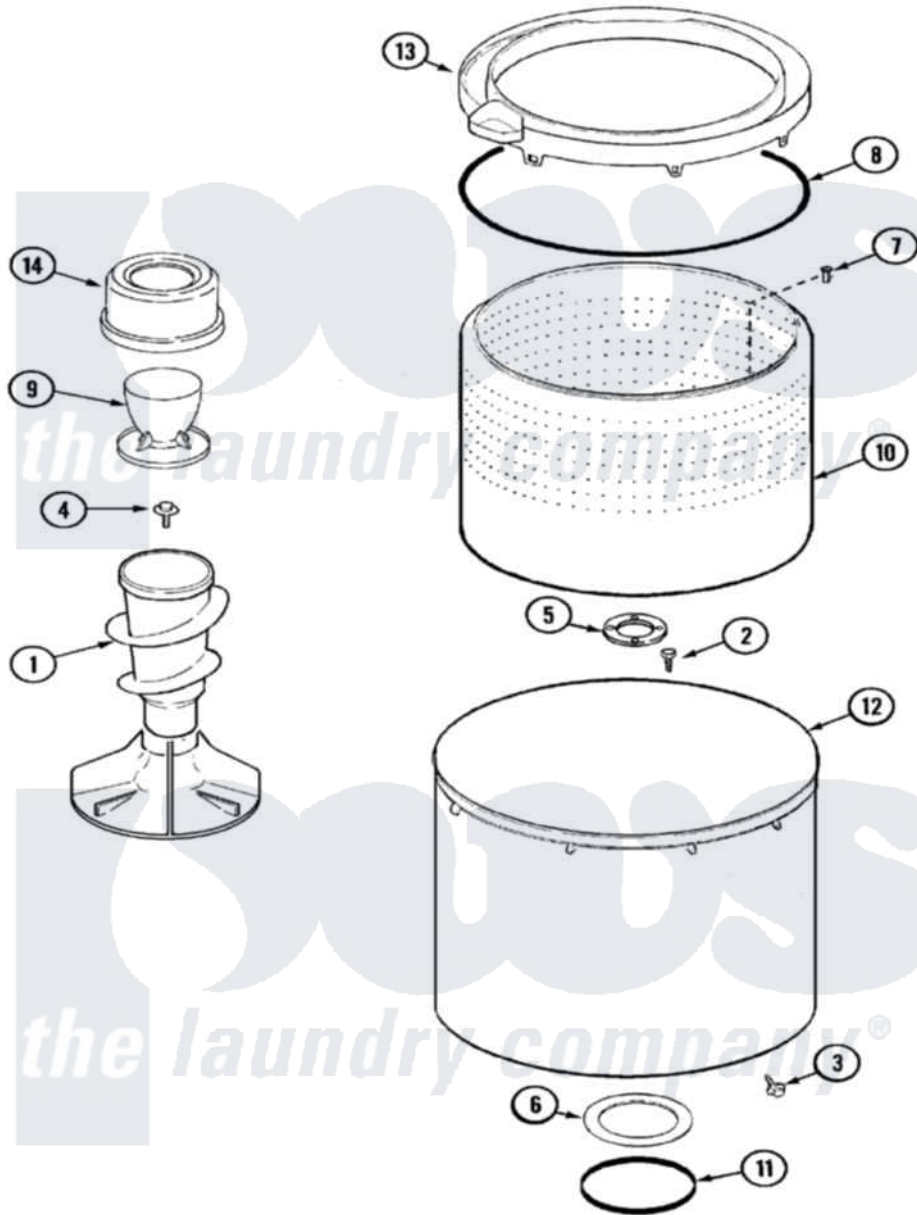

Maytag MAV8500AWQ 03 - TUB

Maytag Residential Maytag MAV8500AWQ Washer Parts Parts Diagram 03 - TUB
 Click on the part number to view part

Item	Original Part Number	Replaced By	Status	Part Description
1	22002735	22004042		Agitator/Auger Assembly
2	21001510	22002947		Bolt, Tub
3	22002933			Screw
4	25-7948	W10309247		Screw
5	35-3685			Gasket, Basket To Centerpost
6	35-3686			Gasket, Tub To Housing
7	25-7967	3400504		Screw
8	35-2328			Seal, Tub Top
9	22004336	21001905		Dispenser, Fabric
10	22002741			Spinner Assembly, Plastic
11	35-2978			Seal, Tub/Housing
12	22002742			Tub Assembly
13	22002736	22004385		Tub Cover
14	22004336	21001905		Dispenser, Fabric
15	22003458	22004398		Tub Block