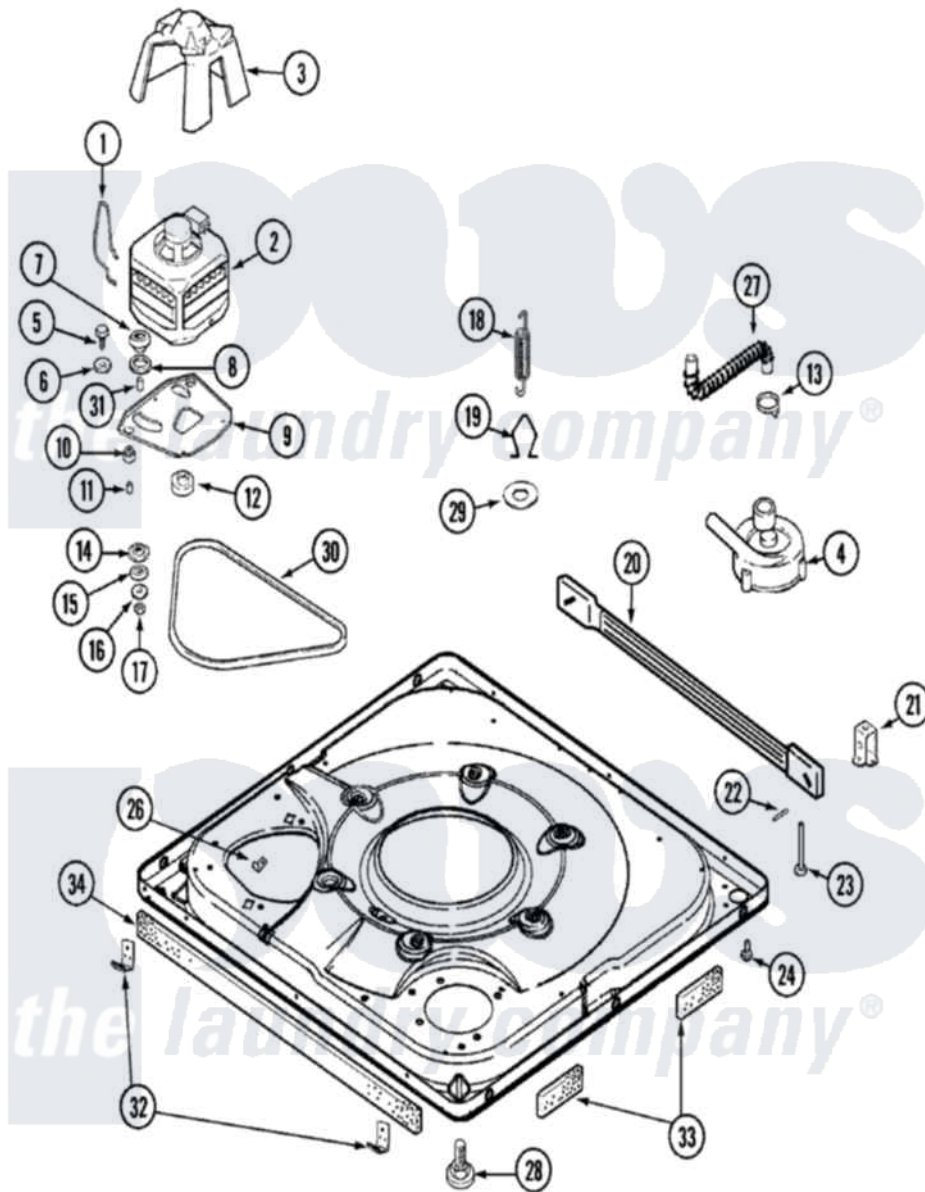

Maytag MAV8500AWW 01 - BASE

Maytag [Residential Maytag MAV8500AWW Washer Parts](#) Parts Diagram 01 - BASE
 Click on the part number to view part

Item	Original Part Number	Replaced By	Status	Part Description
1	22004376			Spring, Motor Pivot
2	21001516	21001950		MoTor, 2SP 1/2hp 120V/60Hz Hi-Tor
3	22002721			Shield, Motor
4	21001732	35-6465		Pump Assem
"	22003438			Sleeve, Pump
5	25-7833	21001977		Screw
6	25-7834			Washer, Motor/Base Screw
7	33-9946			Isolator, Motor
8	35-3570			Washer, Motor Pivot
9	21001366	21001783		Plate And Screw Assembly
"	35-2065			Pad, Motor Plate
10	22004348			Slide, Motor Pivot
"	35-3646			Isolator, Motor Plate
11	25-7831			Spacer, Mounting
12	22004297	21001950		MoTor, 2SP 1/2hp 120V/60Hz Hi-Tor

"	21001506	21001950	MoTor, 2SP 1/2hp 120V/60Hz Hi-Tor
13	22002853	285655	Clamp, Hose
14	35-3571		Slide, Motor Pivot
15	33-9967		Washer, Motor Isolator
16	25-7047		Washer, Flat
17	25-7325	Y707702	Locknut
18	21001598		Spring, Suspension
19	21001166		Hook, Suspension Spring
20	35-2049	21001881	Bar, Stabilizer
21	35-2046		Bracket, Stabilizer
22	35-2052		Pin, Stabilizer
23	35-3020	22004469	Leg And Foot Self Stabalizing
24	31001041	308685	Side Trim)
25	22002841		Base
26	25-7845		Speednut, Motor
27	22003285		Hose, Tub To Pump
"	35-3584	21001915	Hose, Tub To Pump
28	35-3507	25001119	Foot And Pad Assembly
29	Y25-7951		Washer, Suspension Hook
30	22002709	22003483	Belt, Drive
31	25-7830		Spacer
32	22002239		Clip, Front Panel
"	22002965	Y12001702	Kit- Plast
33	22002782		Pad, Foam
34	22002781		Pad, Sound Deflector