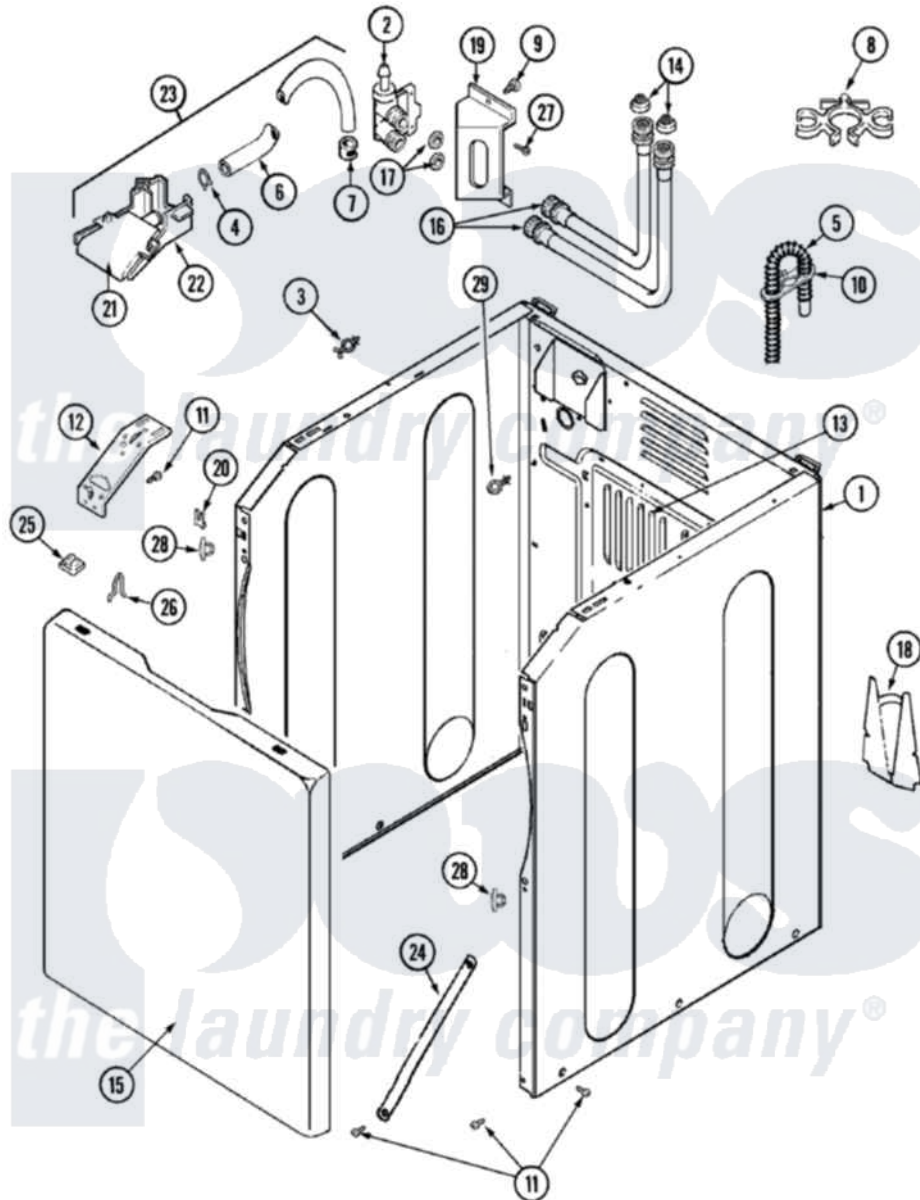

# Maytag MAV8500AWW 02 - CABINET

Maytag [Residential Maytag MAV8500AWW Washer Parts](#) Parts Diagram 02 - CABINET

[Click on the part number to view part](#)

Item	Original Part Number	Replaced By	Status	Part Description
1	22002293	<a href="#">22003511</a>		Insulation
"	22002548	<a href="#">22003639</a>		Cabinet Assembly
2	<a href="#">22002708</a>			Valve, Water
3	22002852	<a href="#">22003298</a>		Retainer, Wire
4	22002838	<a href="#">285655</a>		Clamp, Hose
5	<a href="#">22003410</a>			Hose, Drain
"	12001586	<a href="#">76660</a>		Break-Sphn
"	22003596	<a href="#">285655</a>		Clamp, Hose
6	<a href="#">22002761</a>			Hose, Injector
7	216169	<a href="#">596669</a>		Clamp, Manifold
8	<a href="#">22002765</a>			Clip, Hose
9	<a href="#">33002190</a>			SCrew, C BraCe, BraCket, Cabinet
10	22002701	<a href="#">22003814</a>		Retainer, Drain Hose
11	<a href="#">22001995</a>			Screw Note: Screw, Tumbler Front And Shroud
12	<a href="#">22002840</a>			Brace, Cabinet