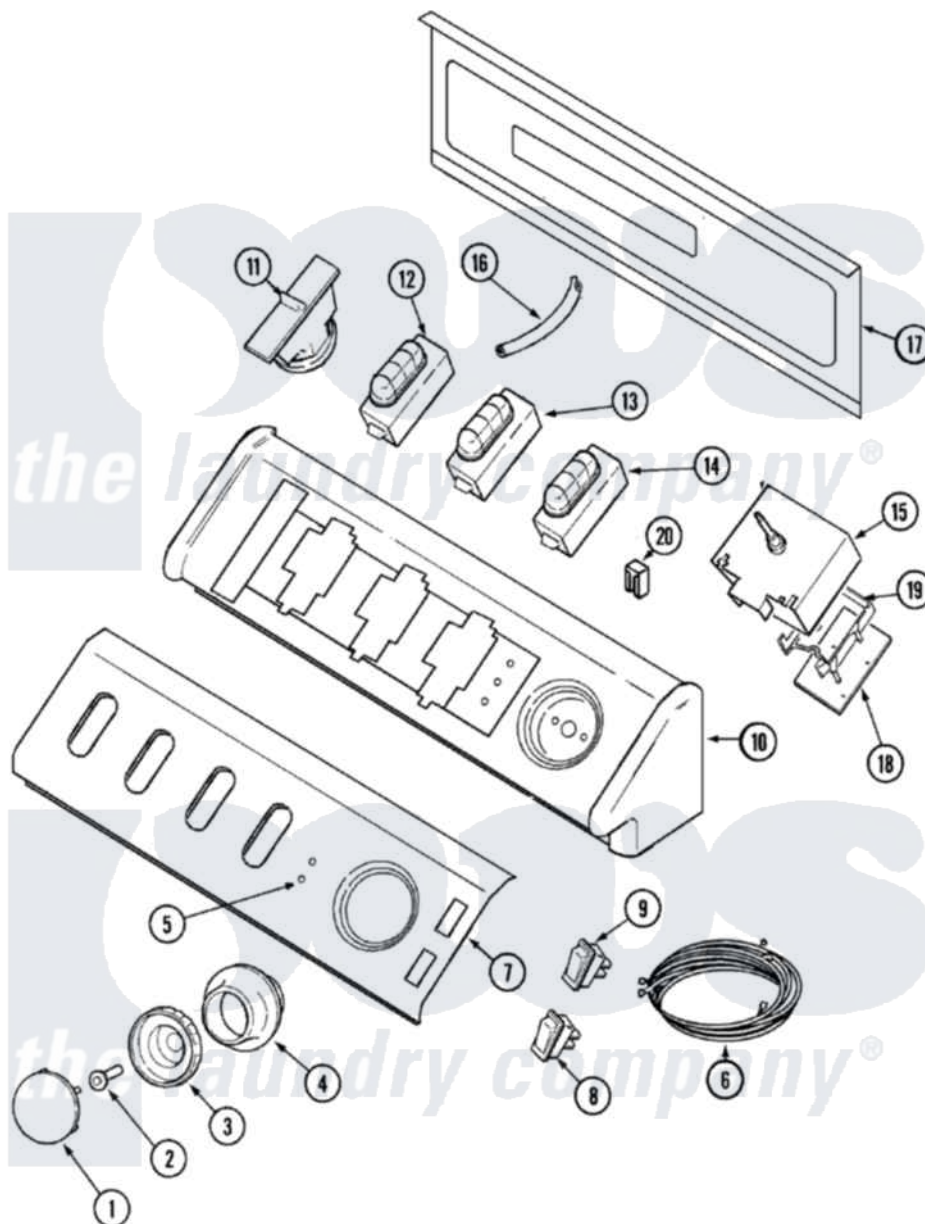

Maytag MAV8500AWW 03 - CONTROL PANEL

Maytag [Residential Maytag MAV8500AWW Washer Parts](#) Parts Diagram 03 - CONTROL PANEL
 Click on the part number to view part

Item	Original Part Number	Replaced By	Status	Part Description
1	22001664			Timer Knob Insert/Cap
2	22002997			Pin, Locking
3	22001659			Timer Knob - Grey
4	22002995		Not Available	SKIRT, TIMER KNOB (WHT)
5	22001948			Lens, Indicator Light
6	22003002			Wire Harness, Main
7	22003001	22003507		Panel, Control
8	22002719	22002815		Switch, Rocker
9	22002720			Switch, Rocker
10	33002286		Not Available	CONSOLE (WHT)
11	22002705			Switch, Pressure
"	22003461		Not Available	PAD, PRESSURE SWITCH
12	22001789			Button, Switch
"	22002999			Switch
"	22001788			Button, Switch
13	22001788			Button, Switch

"	22001789		Button, Switch
"	22003000		Switch
14	22002711	Not Available	SWITCH, 4 BUTTON OPTION / WHT
"	22001788		Button, Switch
"	22001789		Button, Switch
15	22002998		Timer
"	22001661	3400094	Screw, 10-32 X 3/8
16	22003237	22003422	Hose, Air Dome
"	22003422		Hose, Air Dome
"	22002743	22003422	Hose, Air Dome
17	22002529	Not Available	CONSOLE BACK PANEL
18	22003009	22003617	Control-Elec
19	22003003		Bracket, Atc / Timer
20	903115		Lock Light
21	16009485	Not Available	MANUAL, SERVICE-NO REFUND
"	16000327	Not Available	GUIDE, QUICK REF. - MAYTAG