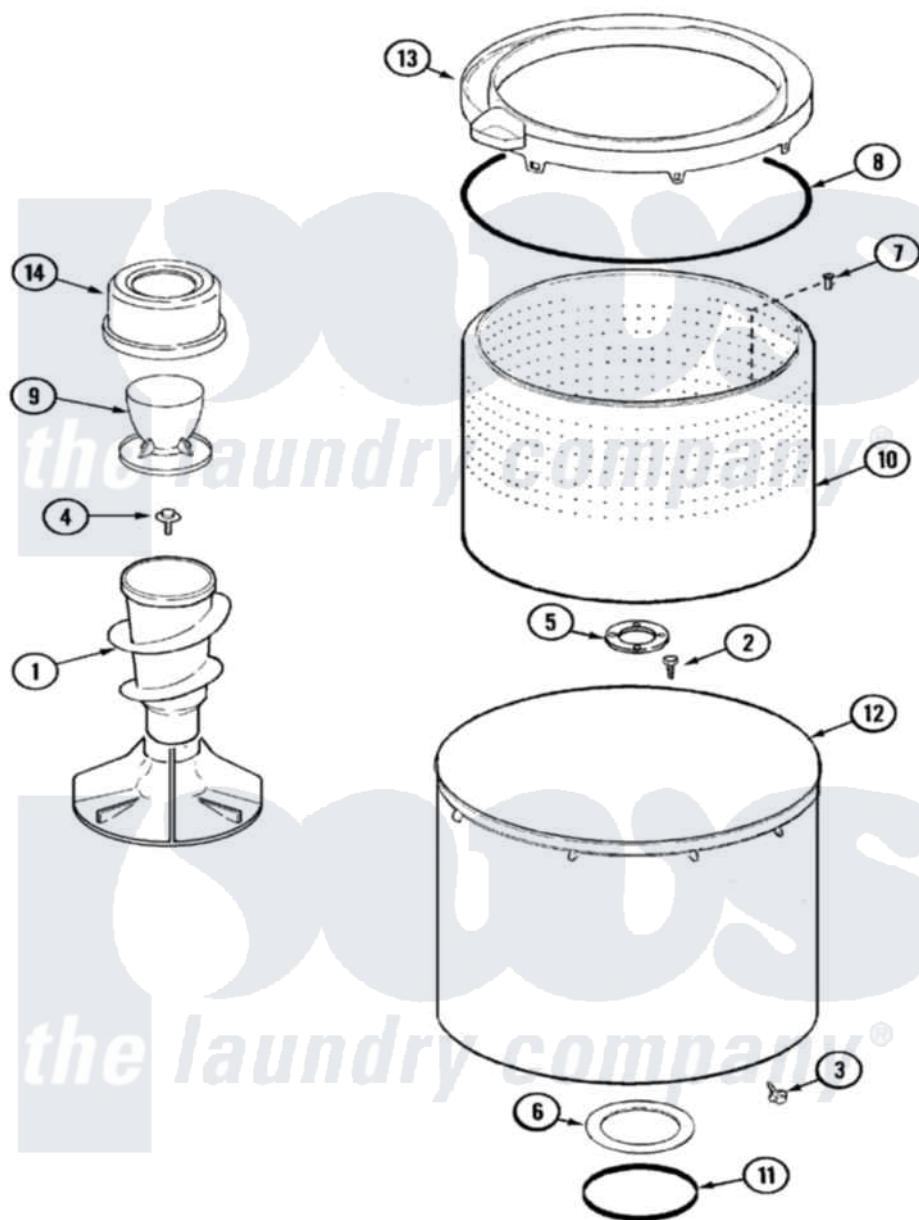

Maytag MAV8500AWW 06 - TUB

Maytag Residential Maytag MAV8500AWW Washer Parts Parts Diagram 06 - TUB
 Click on the part number to view part

Item	Original Part Number	Replaced By	Status	Part Description
1	22002735	22004042		Agitator/Auger Assembly
2	21001510	22002947		Bolt, Tub
3	22002933			Screw
4	25-7948	W10309247		Screw
5	35-3685			Gasket, Basket To Centerpost
6	35-3686			Gasket, Tub To Housing
7	25-7967	3400504		Screw
8	35-2328			Seal, Tub Top
9	22004336	21001905		Dispenser, Fabric
10	22002741			Spinner Assembly, Plastic
11	35-2978			Seal, Tub/Housing
12	22002742			Tub Assembly
13	22002736	22004385		Tub Cover
14	22004336	21001905		Dispenser, Fabric
15	22003458	22004398		Tub Block