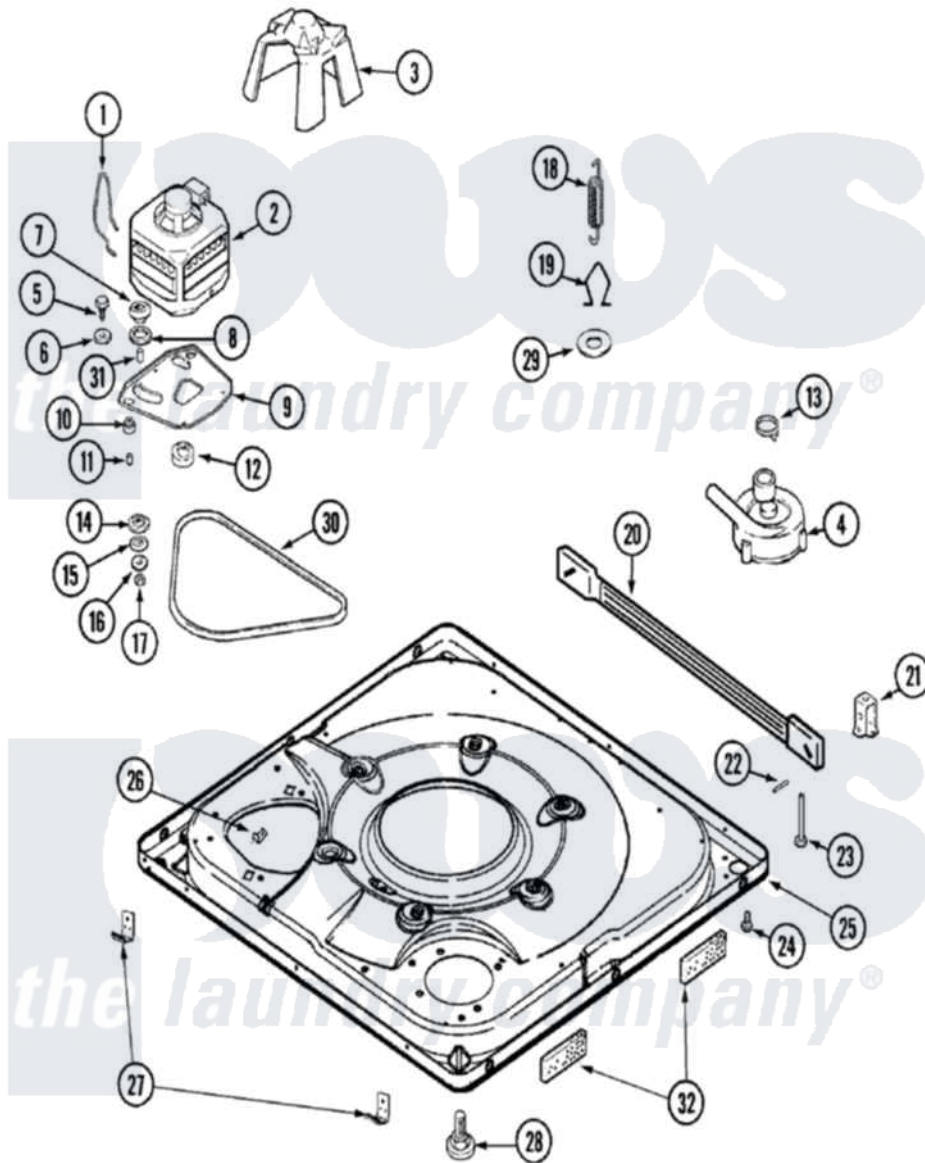

Maytag MAV8551AWQ 01 - BASE

Maytag [Residential Maytag MAV8551AWQ Washer Parts](#) Parts Diagram 01 - BASE
 Click on the part number to view part

Item	Original Part Number	Replaced By	Status	Part Description
1	22004376			Spring, Motor Pivot
2	21001506	21001950		MoTor, 2SP 1/2hp 120V/60Hz Hi-Tor
"	22004297	21001950		MoTor, 2SP 1/2hp 120V/60Hz Hi-Tor
"	21001750	21001950		MoTor, 2SP 1/2hp 120V/60Hz Hi-Tor
3	22002019			Screw, Wire Clip To Motor Cnt
"	22002721			Shield, Motor
4	22004055	8534097		Screw
"	21001873	35-6780		Pump-Water
"	22003438			Sleeve, Pump
5	25-7833	21001977		Screw
6	25-7834			Washer, Motor/Base Screw
7	33-9946			Isolator, Motor
8	35-3570			Washer, Motor Pivot
9	35-2065			Pad, Motor Plate

"	21001366	21001783	Plate And Screw Assembly
"	22003817	3370225	Screw
10	22004348		Slide, Motor Pivot
"	35-3646		Isolator, Motor Plate
"	35-3571		Slide, Motor Pivot
11	25-7831		Spacer, Mounting
12	33-9946		Isolator, Motor
13	22002853	285655	Clamp, Hose
14	35-3571		Slide, Motor Pivot
15	33-9967		Washer, Motor Isolator
16	25-7047		Washer, Flat
17	25-7325	Y707702	Locknut
18	21001598		Spring, Suspension
19	21001166		Hook, Suspension Spring
20	21001754	21001881	Bar, Stabilizer
21	35-2046		Bracket, Stabilizer
22	35-2052		Pin, Stabilizer
23	35-3020	22004469	Leg And Foot Self Stabalizing
24	33002190		SCrew, C BraCe, BraCket, Cabinet
25	22003390		Base
"	22003817	3370225	Screw
26	25-7845		Speednut, Motor
27	22004045		Clip, Lower Front Panel
"	33002190		SCrew, C BraCe, BraCket, Cabinet
"	22002239		Clip, Front Panel
28	35-3507	25001119	Foot And Pad Assembly
29	Y25-7951		Washer, Suspension Hook
30	22003483		Belt, Drive
31	25-7830		Spacer
32	22002782		Pad, Foam