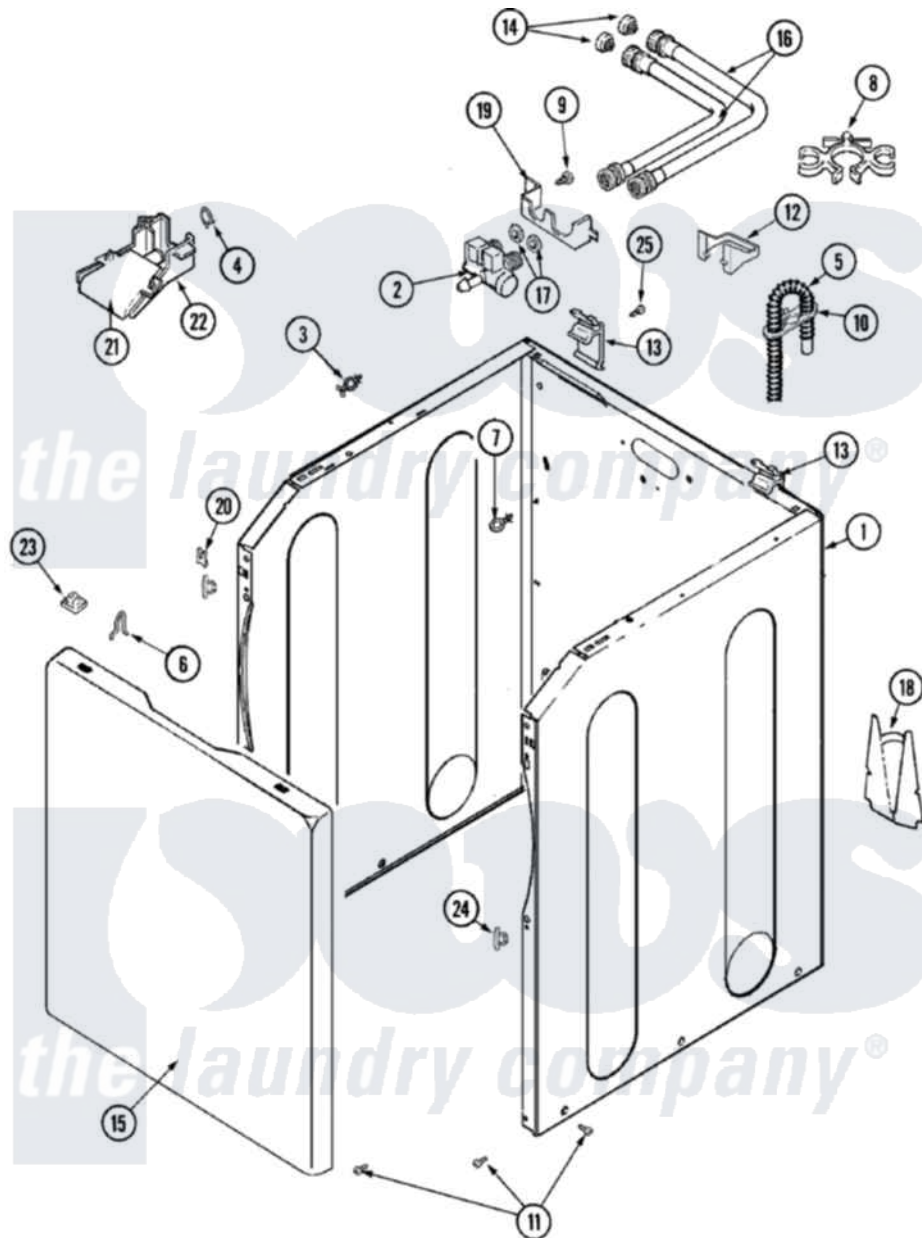

Maytag MAV8551AWQ 02 - CABINET

Maytag [Residential Maytag MAV8551AWQ Washer Parts](#) Parts Diagram 02 - CABINET
 Click on the part number to view part

Item	Original Part Number	Replaced By	Status	Part Description
1	33002190			SCrew, C BraCe, BraCket, Cabinet
"	22003554			Cabinet Assembly
"	22002839			Brace, Cabinet
"	22002840			Brace, Cabinet
2	22004191	22004333		Water Valve 60/40
"	22004191	22004333		Water Valve 60/40
3	22002852	22003298		Retainer, Wire
4	22002838	285655		Clamp, Hose
5	22003410			Hose, Drain
"	22003596	285655		Clamp, Hose
"	12001586	76660		Break-Sphn
6	25-7220			Clip, Cabinet Top
7	22003086			Clip, Air Dome Hose
8	22002765			Clip, Hose
9	22003735			Screw, No.10-16 x 1/2 Ab Truss

10	22003814		Retainer, Drain Hose
11	22003409	213007	Xfor Cabinet See Cabinet, Back
12	22003429		Retainer, Fill Hose
13	22003367	22004095	Hinge, Plastic
14	200961	12001413	Strainer And Washer Kit
15	22003511		Insulation
"	Y22002738		Panel, Front
16	35-3401		Inlet Hose Assembly
"	33-7891	89503	Hose-Inlet
17	Y013783		Washer, Inlet Hose
18	22002704		Cover, Drain Hose
"	33002190		SCrew, C BraCe, BraCket, Cabinet
19	22003376		Bracket, Water Valve
20	22002748	204439	Screw And Fstner Assembly
21	22003995		Upper Injector Assembly W/Thermost
22	22004053		Lower Injector, Flume
23	22002013		Stop, Shipping
24	22002965	Y12001702	Kit- Plast
25	22001995		Screw Note: Screw, Tumbler Front And Shroud
28	Y013783		Washer, Inlet Hose
29	22002960		Strainer, Washer Inlet
30	33001245		Screw---NA
31	33002388		Washer
32	35-2890	8539404	Tie-Wire