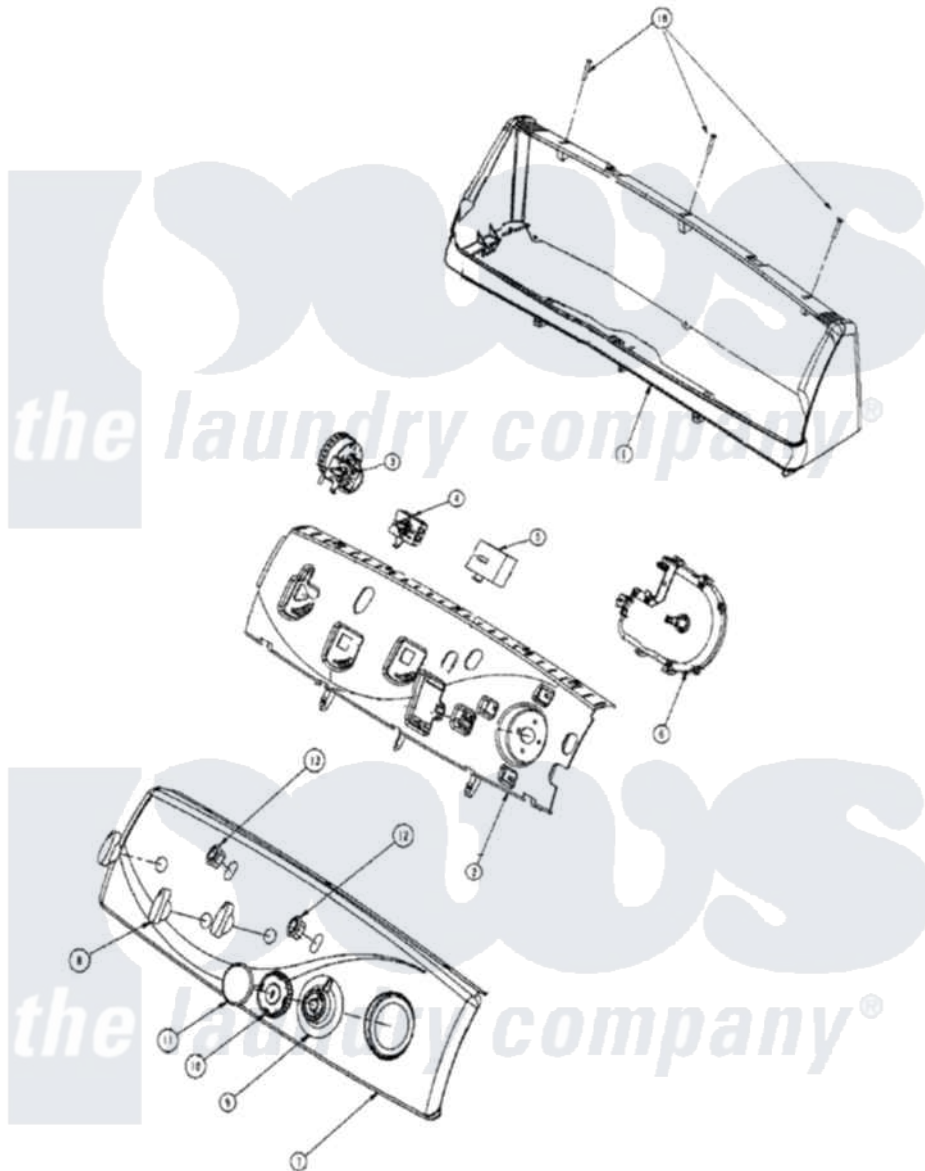

Maytag MAV8551AWQ 03 - CONTROL PANEL

Maytag [Residential Maytag MAV8551AWQ Washer Parts](#) Parts Diagram 03 - CONTROL PANEL
 Click on the part number to view part

Item	Original Part Number	Replaced By	Status	Part Description
1	22003975			Console Housing
2	22003955			Switch Support
3	22004200			Pressure Switch, Infinite
"	22003964	22004200		Pressure Switch, Infinite
4	22003998			4 Position Atc Temp Switch
5	22004004			5 Position Rotary Speed Switch
6	22004202	22004380		Timer
"	22004009	22004380		Timer
"	33002917			Screw, No.10-16
7	22003970			Facia, Control Panel
8	22003988	22003987		Control Knob White
"	22004050		Not Available	ENG. TOL. COMPENSATOR (SPACER)
9	22003954		Not Available	TIMER DIAL SKIRT (BSQ)
10	22003952			Knob, Timer
11	22003990			Timer Cap

12	22003978	Switch, Rocker	
13	22004003	Rocker Switch	
14	22003938	8534058	Screw