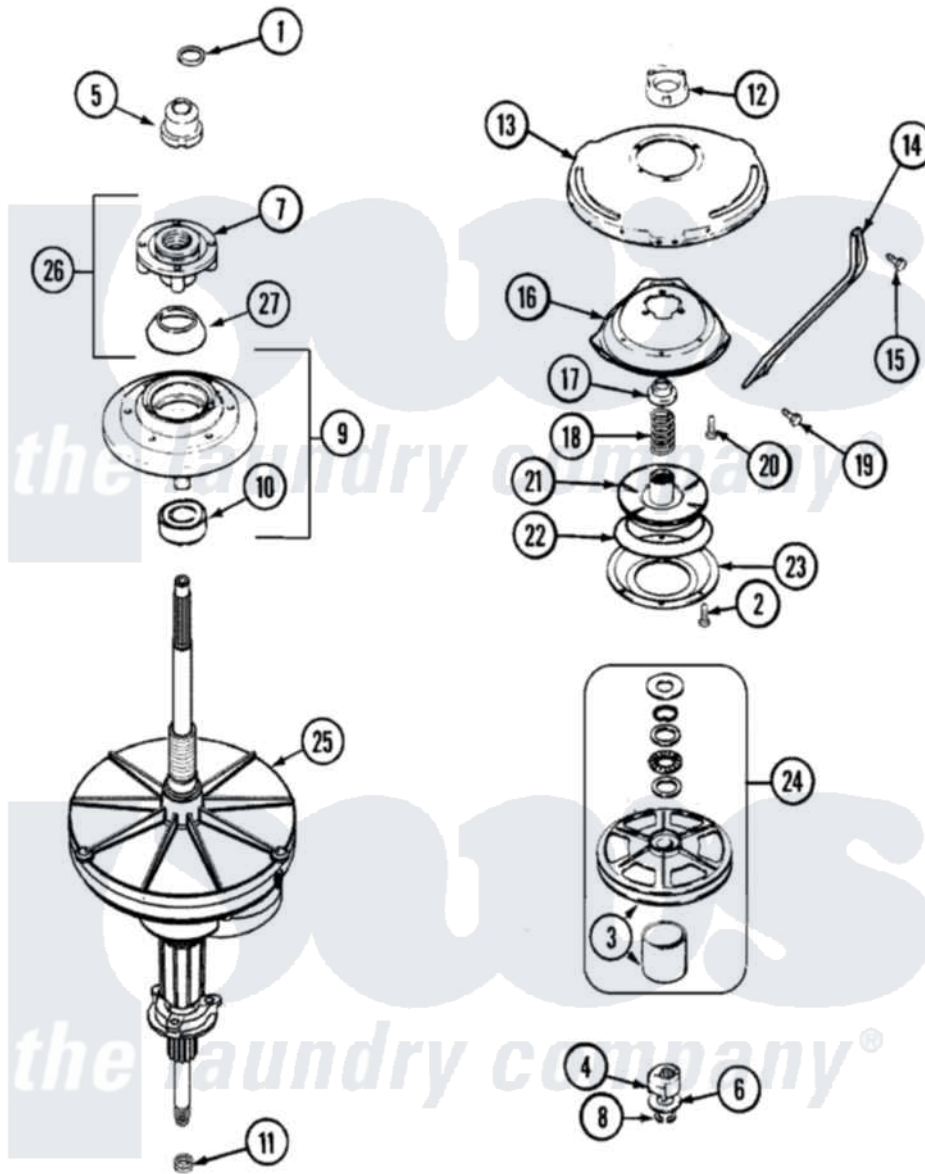

Maytag MAV8551AWQ 06 - TRANSMISSION

Maytag [Residential Maytag MAV8551AWQ Washer Parts](#) Parts Diagram 06 - TRANSMISSION
 Click on the part number to view part

Item	Original Part Number	Replaced By	Status	Part Description
1	25-7941			"O" Ring, Agr Drive Shaft
2	21001065			Screw, No.10-24 x .50 Hxnibhd
3	12001797	12002213		Thrust Bearing Kit
4	LA-2007	12002213		Thrust Bearing Kit
5	21001533	35-5655-1		Seal
6	35-2132			Washer, 1.25ODX.530IDX.032
"	35-2082			Washer, 1.25ODX.530IDX.062
7	22003595			Gasket, Isolator
"	21001515	12001598		Tub Seal Assembly--W
"	22003378			Ring, Top Insulating
"	35-2132			Washer, 1.25ODX.530IDX.032
"	22003595			Gasket, Isolator
8	25-7854			Ring, Retaining
9	12001598			Tub Seal Assembly--W
10	35-2205			Bearing, Spin
11	35-2010	207843		Lip Seal Repair Kit

12	21001511	12001562	Bearing Assembly
"	35-2205		Bearing, Spin
13	21001518		Support, Tub
14	21001532		Brace, Tub
15	25-7895	21001858	Screw 5/16-18 x 1/2
16	21001163		Housing, Suspension
17	35-2017		Retainer, Brake Spring
18	31001285	21001910	Spring, Brake
19	25-7930	21001858	Screw 5/16-18 x 1/2
20	21001509		Screw, High Performance Plastic
21	35-2948	35-6714	Brake Roto
22	21001161	21002026	Snubber
23	35-2018	35-6918	Stator, Brake
24	12500036	12002213	Thrust Bearing Kit
25	21001536	35-6615	Ht TranS S
"	21001867	35-6615	Ht TranS S
26	21001868	W10219156	Tub Seal
"	21001508	12001561	Bearing And Seal Housing Assembly
27	35-2974		Tub Seal/Hub Assembly