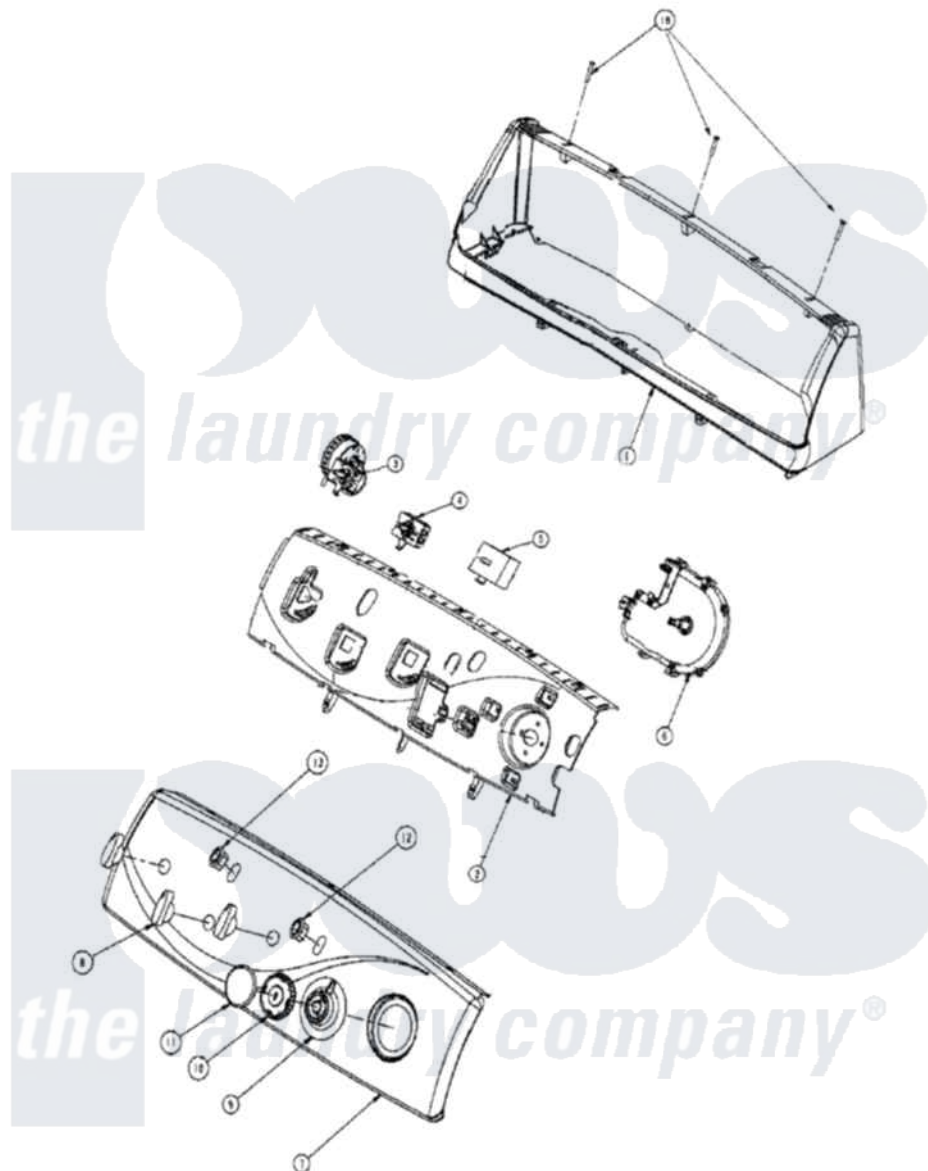

Maytag MAV8551AWW 03 - CONTROL PANEL

Maytag [Residential Maytag MAV8551AWW Washer Parts](#) Parts Diagram 03 - CONTROL PANEL
 Click on the part number to view part

Item	Original Part Number	Replaced By	Status	Part Description
2	22003955			Switch Support
3	22004200			Pressure Switch, Infinite
"	22003964	22004200		Pressure Switch, Infinite
4	22003998			4 Position Atc Temp Switch
5	22004004			5 Position Rotary Speed Switch
6	22004202	22004380		Timer
"	22004009	22004380		Timer
"	33002917			Screw, No.10-16
7	22003969			Facia, Control Panel
8	22003987			Control Knob White
"	22004050		Not Available	ENG. TOL. COMPENSATOR (SPACER)
9	22003953	22004165		Timer Dial Skirt
10	22003993			Timer Knob
11	22003989			Timer Cap White
12	22003977	74010226		Switch, Rocker W/Shield