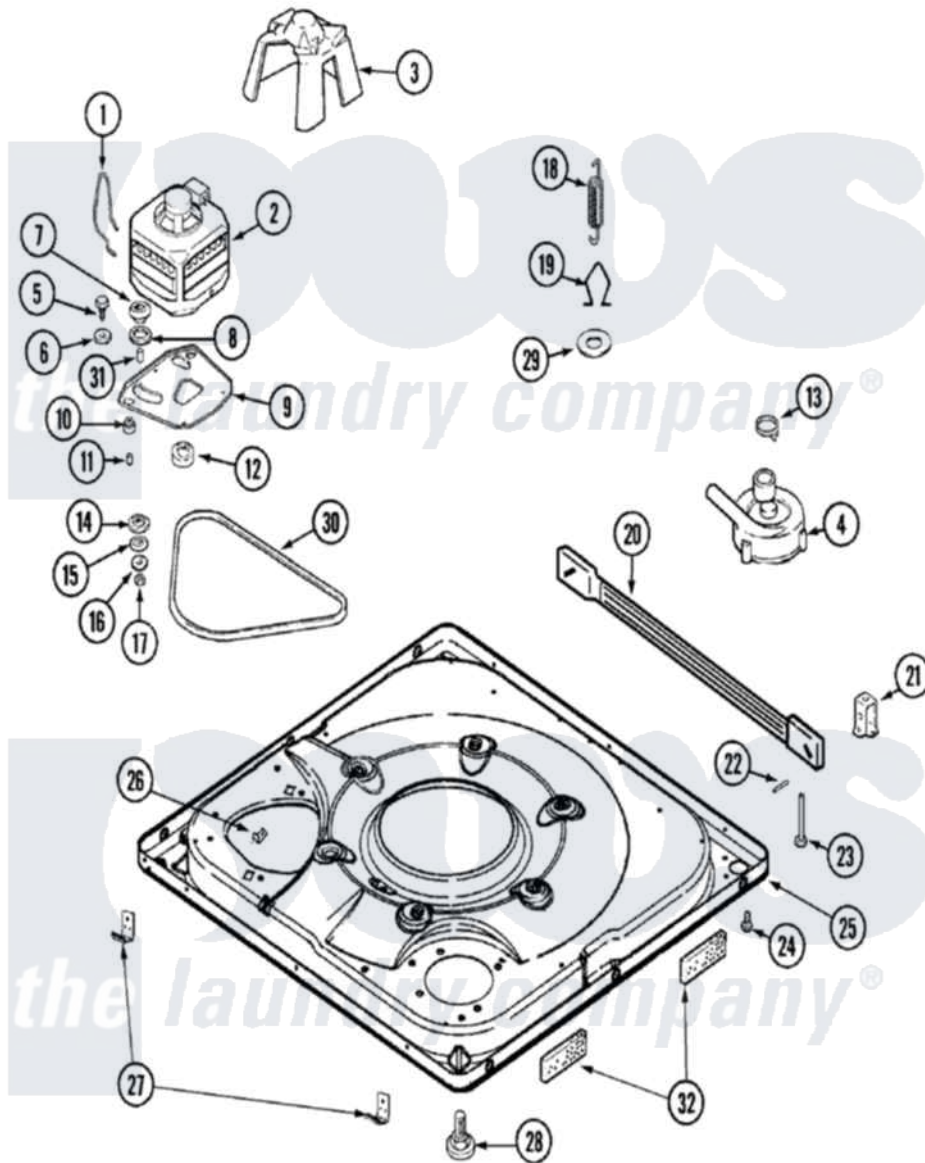

Maytag MAV8557AWW 01 - BASE

Maytag [Residential Maytag MAV8557AWW Washer Parts](#) Parts Diagram 01 - BASE
 Click on the part number to view part

Item	Original Part Number	Replaced By	Status	Part Description
1	22004376			Spring, Motor Pivot
2	21001750	21001950		MoTor, 2SP 1/2hp 120V/60Hz Hi-Tor
"	22004297	21001950		MoTor, 2SP 1/2hp 120V/60Hz Hi-Tor
"	21001506	21001950		MoTor, 2SP 1/2hp 120V/60Hz Hi-Tor
3	22002019			Screw, Wire Clip To Motor Cnt
"	22002721			Shield, Motor
4	22003438			Sleeve, Pump
"	22004055	8534097		Screw
"	21001873	35-6780		Pump-Water
5	25-7833	21001977		Screw
6	25-7834			Washer, Motor/Base Screw
7	33-9946			Isolator, Motor
8	35-3570			Washer, Motor Pivot
9	35-2065			Pad, Motor Plate

"	22003817	3370225	Screw
"	21001366	21001783	Plate And Screw Assembly
10	35-3646		Isolator, Motor Plate
"	22004348		Slide, Motor Pivot
"	35-3571		Slide, Motor Pivot
11	25-7831		Spacer, Mounting
12	33-9946		Isolator, Motor
13	22003897	285655	Clamp, Hose
14	35-3571		Slide, Motor Pivot
15	33-9967		Washer, Motor Isolator
16	25-7047		Washer, Flat
17	25-7325	Y707702	Locknut
18	21001598		Spring, Suspension
19	21001166		Hook, Suspension Spring
20	21001754	21001881	Bar, Stabilizer
21	35-2046		Bracket, Stabilizer
22	35-2052		Pin, Stabilizer
23	35-3020	22004469	Leg And Foot Self Stabalizing
24	33002190		SCrew, C BraCe, BraCket, Cabinet
25	22003817	3370225	Screw
"	22003390		Base
26	25-7845		Speednut, Motor
27	33002190		SCrew, C BraCe, BraCket, Cabinet
"	22004045		Clip, Lower Front Panel
28	35-3507	25001119	Foot And Pad Assembly
29	Y25-7951		Washer, Suspension Hook
30	22003483		Belt, Drive
31	25-7830		Spacer
32	22002782		Pad, Foam