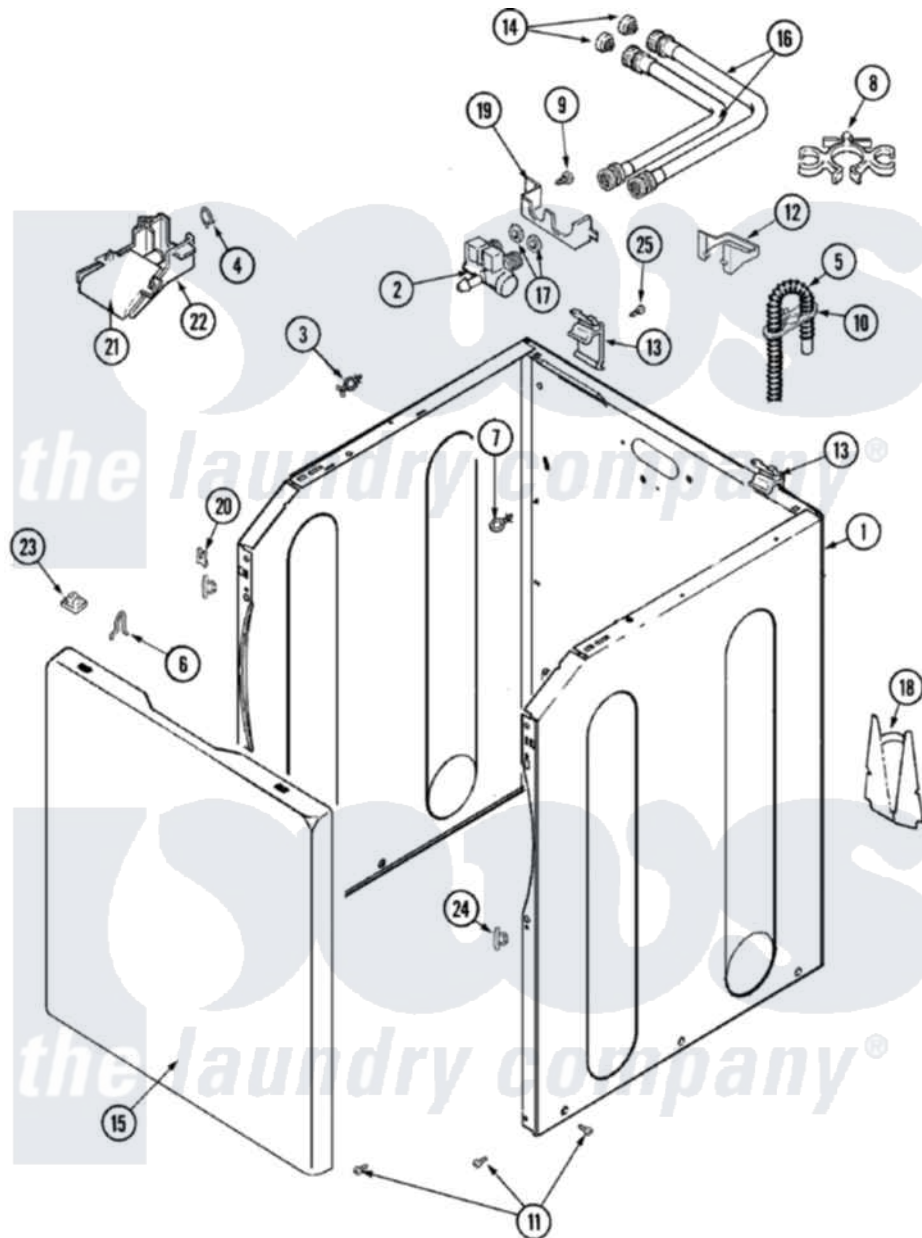

Maytag MAV8557AWW 02 - CABINET

Maytag [Residential Maytag MAV8557AWW Washer Parts](#) Parts Diagram 02 - CABINET

[Click on the part number to view part](#)

Item	Original Part Number	Replaced By	Status	Part Description
1	22002839			Brace, Cabinet
"	22002840			Brace, Cabinet
"	22003553			Cabinet Assembly
"	33002190			SCrew, C BraCe, BraCket, Cabinet
2	22004191	22004333		Water Valve 60/40
3	22003298			Retainer, Wire
4	22003429			Retainer, Fill Hose
5	12001586	76660		Break-Sphn
"	22003410			Hose, Drain
"	22003596	285655		Clamp, Hose
6	25-7220			Clip, Cabinet Top
7	22003086			Clip, Air Dome Hose
8	22002765			Clip, Hose
9	22003735			Screw, No.10-16 x 1/2 Ab Truss
10	22003814			Retainer, Drain Hose

11	22003409	213007	Xfor Cabinet See Cabinet, Back
12	22003429		Retainer, Fill Hose
13	22004095		Hinge, Plastic
14	200961	12001413	Strainer And Washer Kit
15	22003511		Insulation
"	22002737		Panel, Front
16	35-3401		Inlet Hose Assembly
"	33-7891	89503	Hose-Inlet
17	Y013783		Washer, Inlet Hose
18	33002190		SCrew, C BraCe, BraCket, Cabinet
"	22002704		Cover, Drain Hose
19	22003376		Bracket, Water Valve
20	213280	204439	Screw And Fstner Assembly
21	22003995		Upper Injector Assembly W/Thermost
22	22004053		Lower Injector, Flume
23	22002013		Stop, Shipping
24	22002965	Y12001702	Kit- Plast
25	22001995		Screw Note: Screw, Tumbler Front And Shroud
28	Y013783		Washer, Inlet Hose
29	22002960		Strainer, Washer Inlet
30	33001245		Screw----NA
31	33002388		Washer
32	35-2890	8539404	Tie-Wire