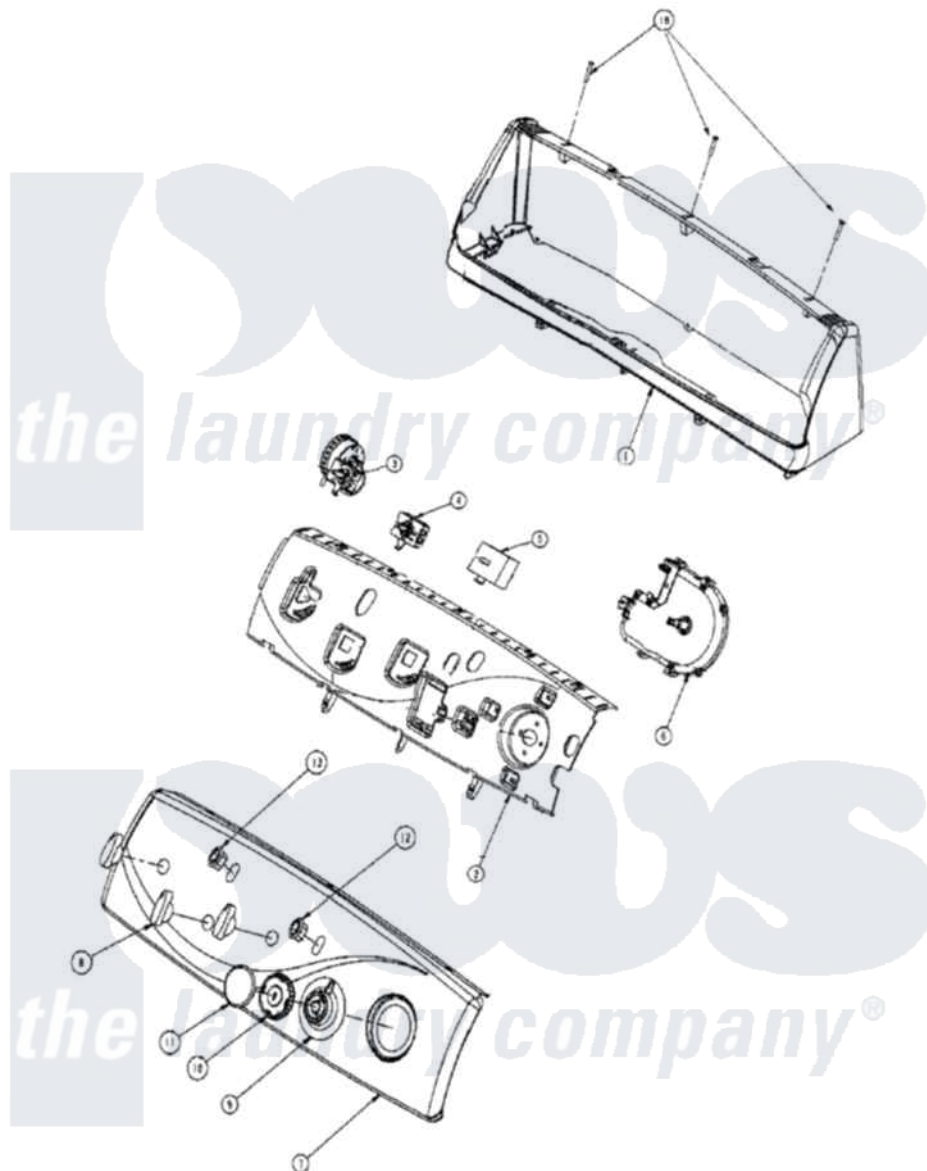

# Maytag MAV8557AWW 03 - CONTROL PANEL

Maytag [Residential Maytag MAV8557AWW Washer Parts](#) Parts Diagram 03 - CONTROL PANEL  
 Click on the part number to view part

Item	Original Part Number	Replaced By	Status	Part Description
1	22003960		Not Available	CONSOLE HOUSING (WHT)
2	<a href="#">22003955</a>			Switch Support
3	<a href="#">22004200</a>			Pressure Switch, Infinite
4	<a href="#">22003998</a>			4 Position Atc Temp Switch
5	<a href="#">22004201</a>			Switch, Speed-7 Position Rotary
6	<a href="#">33002917</a>			Screw, No.10-16
"	22004202	<a href="#">22004380</a>		Timer
7	<a href="#">22004203</a>			Facia
8	22003988	<a href="#">22003987</a>		Control Knob White
9	<a href="#">22004165</a>			Timer Dial Skirt
10	<a href="#">22003952</a>			Knob, Timer
11	<a href="#">22003990</a>			Timer Cap
12	22003977	<a href="#">74010226</a>		Switch, Rocker W/Shield
13	<a href="#">22003986</a>			Rocker Switch On/Off
14	22003938	<a href="#">8534058</a>		Screw