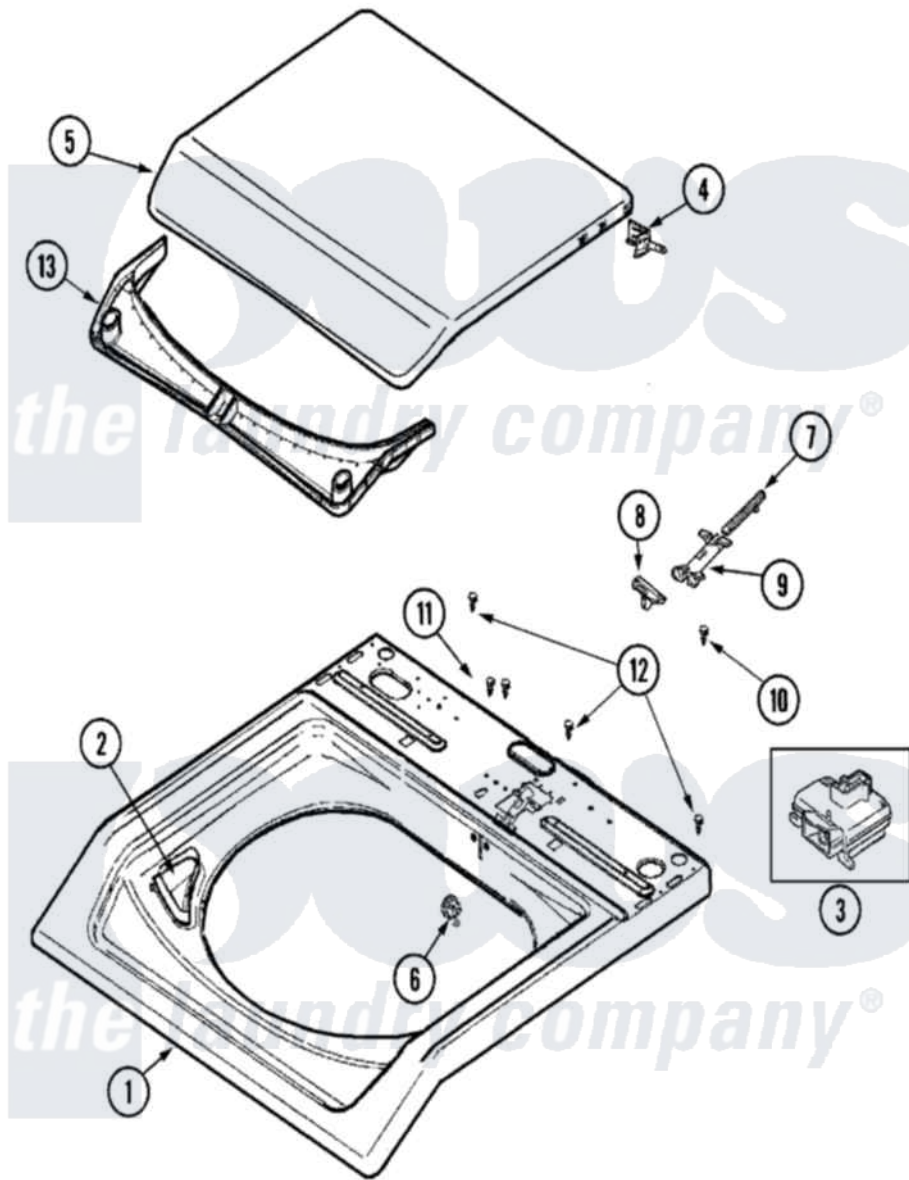

Maytag MAV8557AWW 05 - TOP

Maytag [Residential Maytag MAV8557AWW Washer Parts](#) Parts Diagram 05 - TOP
 Click on the part number to view part

| Item | Original Part Number | Replaced By | Status | Part Description |
|------|--------------------------|-------------------------|--------|------------------------------|
| 1 | 22003804 | | | Lid Switch |
| " | 22003468 | | | Cover, Top |
| 2 | 22002835 | | | Cup, Bleach |
| " | 22004381 | | | Bleach Cup |
| " | 22004382 | | | Bleach Cup |
| 3 | 22003804 | | | Lid Switch |
| 4 | 22002751 | | | Hinge Pin |
| 5 | 22004063 | | | Lid As Pack Phase Iii |
| 6 | 22002753 | | | Bushing, Hinge |
| 7 | 22002754 | | | Plunger |
| 8 | 22003941 | | | Lid Cam |
| 9 | 22002757 | | | Guide Tube |
| 10 | 2016090 | | | Screw, Lid Switch To Bracket |
| 11 | 22003217 | 3370225 | | Screw |
| 12 | Y22002339 | 8534058 | | Screw |
| 13 | 22002967 | | | Condensate Seal |