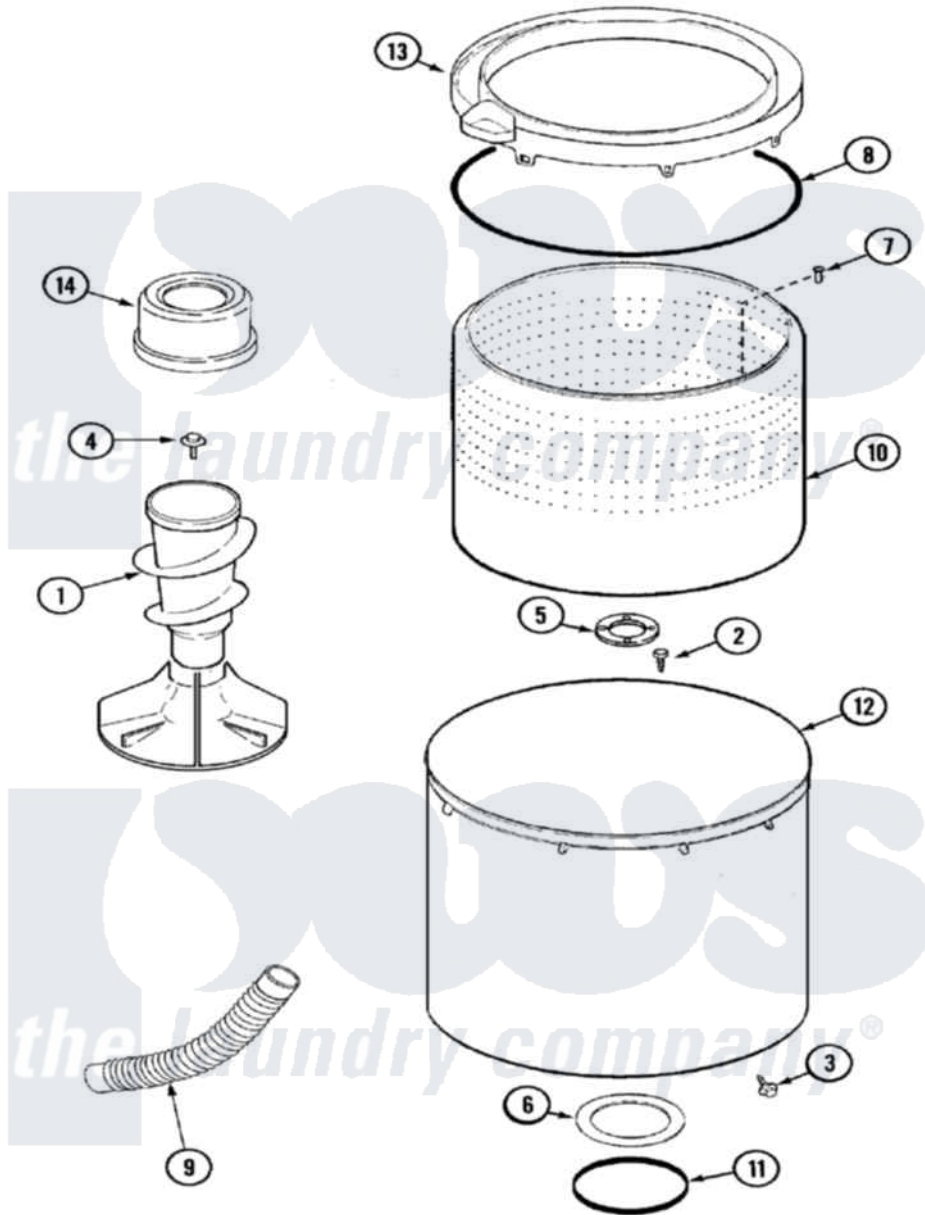

# Maytag MAV8557AWW 07 - TUB

Maytag [Residential Maytag MAV8557AWW Washer Parts](#) Parts Diagram 07 - TUB  
 Click on the part number to view part

Item	Original Part Number	Replaced By	Status	Part Description
1	<a href="#">22004043</a>			Agitator/Auger Assembly
2	<a href="#">21001065</a>			Screw, No.10-24 x .50 Hxnibhd
3	<a href="#">22002933</a>			Screw
4	25-7948	<a href="#">W10309247</a>		Screw
5	<a href="#">22003434</a>			Gasket, Hub/Bottom Isolator
6	<a href="#">35-3686</a>			Gasket, Tub To Housing
7	22003647	<a href="#">3400504</a>		Screw
8	<a href="#">35-2328</a>			Seal, Tub Top
9	<a href="#">22003285</a>			Hose, Tub To Pump
10	22004240	<a href="#">22003459</a>		Spinner, Stainless
"	<a href="#">22003459</a>			Spinner, Stainless
11	<a href="#">35-2978</a>			Seal, Tub/Housing
12	<a href="#">22002742</a>			Tub Assembly
13	<a href="#">12002452</a>			Tub Cover/Bleach Cup Kit
"	22004241		Not Available	TOP, SPINNER ASSY AS PK
"	22002736	<a href="#">22004385</a>		Tub Cover