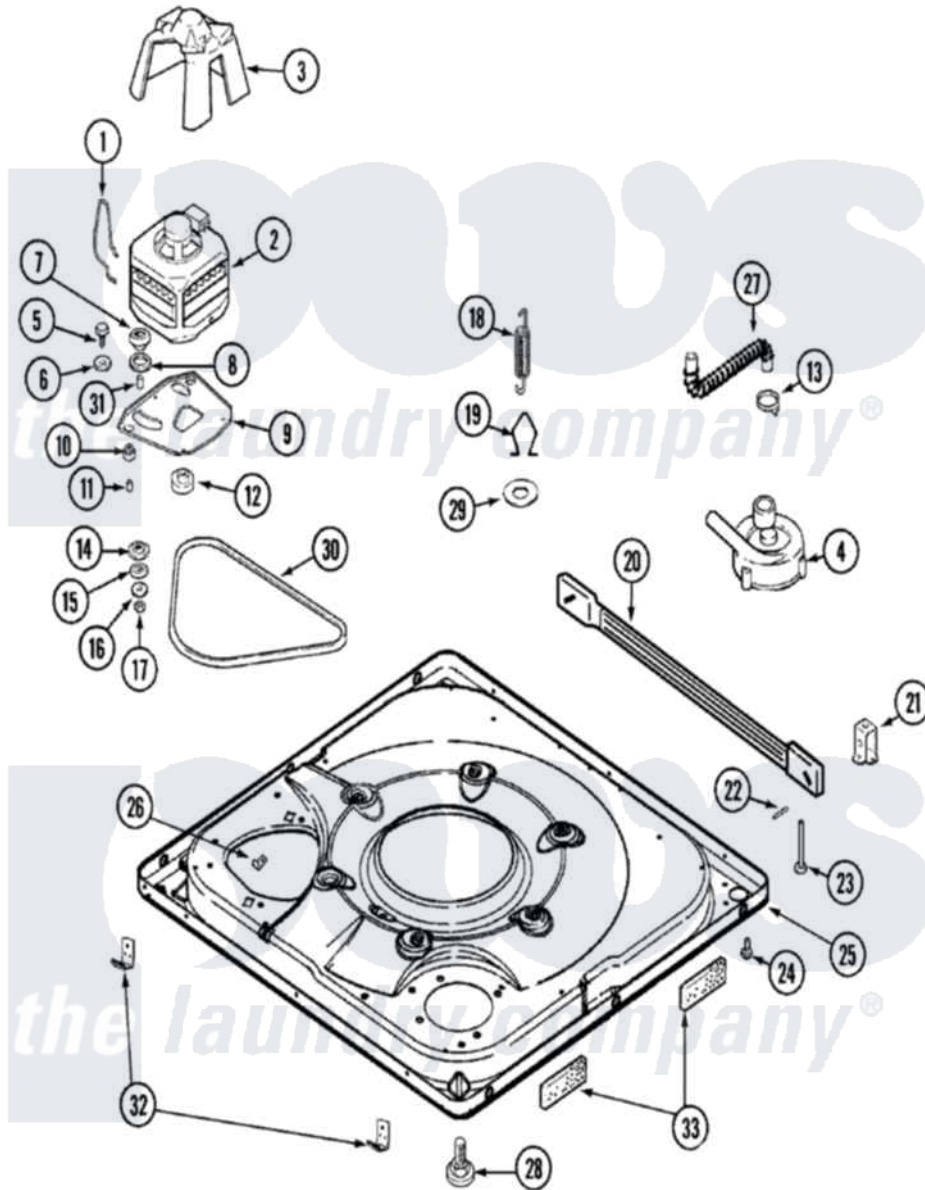

Maytag MAV8600AWQ 01 - BASE

Maytag [Residential Maytag MAV8600AWQ Washer Parts](#) Parts Diagram 01 - BASE
 Click on the part number to view part

Item	Original Part Number	Replaced By	Status	Part Description
1	22004376			Spring, Motor Pivot
2	21001516	21001950		MoTor, 2SP 1/2hp 120V/60Hz Hi-Tor
3	22002721			Shield, Motor
"	33002190			SCrew, C BraCe, BraCket, Cabinet
4	21001906	35-6465		Pump Assem
"	22004055	8534097		Screw
"	21001873	35-6780		Pump-Water
"	22003438			Sleeve, Pump
5	25-7833	21001977		Screw
6	25-7834			Washer, Motor/Base Screw
7	33-9946			Isolator, Motor
8	35-3570			Washer, Motor Pivot
9	35-2065			Pad, Motor Plate
"	21001366	21001783		Plate And Screw Assembly
10	35-3646			Isolator, Motor Plate

"	22004348		Slide, Motor Pivot
11	25-7831		Spacer, Mounting
12	21001506	21001950	MoTor, 2SP 1/2hp 120V/60Hz Hi-Tor
"	22004297	21001950	MoTor, 2SP 1/2hp 120V/60Hz Hi-Tor
13	22002853	285655	Clamp, Hose
14	35-3571		Slide, Motor Pivot
15	33-9967		Washer, Motor Isolator
16	25-7047		Washer, Flat
17	25-7325	Y707702	Locknut
18	21001598		Spring, Suspension
19	21001166		Hook, Suspension Spring
20	21001754	21001881	Bar, Stabilizer
21	35-2046		Bracket, Stabilizer
22	35-2052		Pin, Stabilizer
23	35-3020	22004469	Leg And Foot Self Stabalizing
24	33002190		SCrew, C BraCe, BraCket, Cabinet
25	22002841		Base
"	22002781		Pad, Sound Deflector
"	22003390		Base
26	25-7845		Speednut, Motor
27	22003285		Hose, Tub To Pump
28	35-3507	25001119	Foot And Pad Assembly
29	Y25-7951		Washer, Suspension Hook
30	22003483		Belt, Drive
"	22002709	22003483	Belt, Drive
31	25-7830		Spacer
32	22002966	692771	Nut, Idler Bracket To Base
"	22002239		Clip, Front Panel
"	33002190		SCrew, C BraCe, BraCket, Cabinet
33	22002782		Pad, Foam