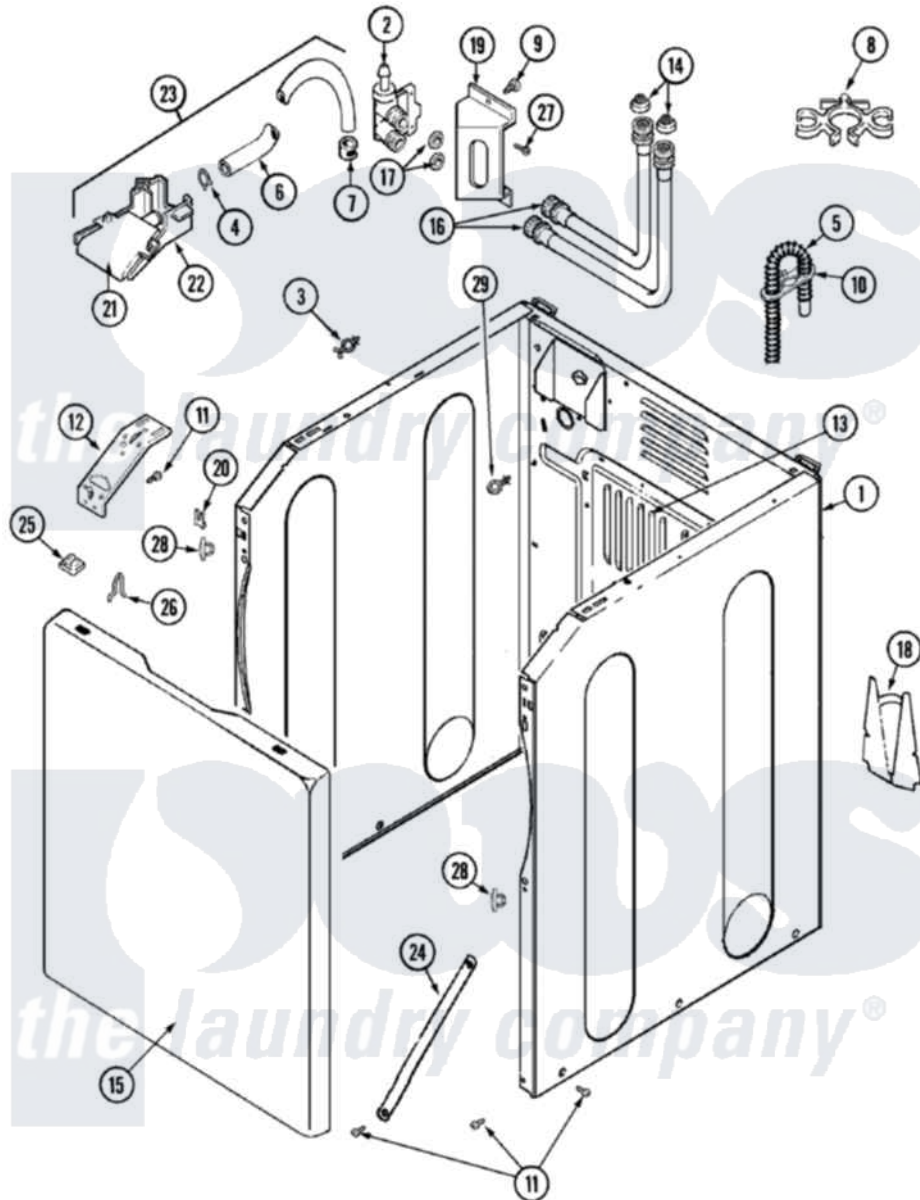

Maytag MAV8600AWQ 02 - CABINET (PRIOR SER PRE 18)

Maytag Residential Maytag MAV8600AWQ Washer Parts Parts Diagram 02 - CABINET (PRIOR SER PRE 18)
 Click on the part number to view part

Item	Original Part Number	Replaced By	Status	Part Description
1	22002659	22003640		Cabinet Assembly
2	22002708			Valve, Water
3	22002852	22003298		Retainer, Wire
4	22002838	285655		Clamp, Hose
5	12001586	76660		Break-Sphn
"	22003596	285655		Clamp, Hose
"	22003410			Hose, Drain
6	22002761			Hose, Injector
7	216169	596669		Clamp, Manifold
8	22002765			Clip, Hose
9	33002190			SCrew, C BraCe, BraCket, Cabinet
10	22002701	22003814		Retainer, Drain Hose
11	22001995			Screw Note: Screw, Tumbler Front And Shroud
12	22002840			Brace, Cabinet
"	22002839			Brace, Cabinet

13	22002092		Panel, Access
14	200961	12001413	Strainer And Washer Kit
15	Y22002738		Panel, Front
16	33-7891	89503	Hose-Inlet
"	35-3401		Inlet Hose Assembly
17	Y013783		Washer, Inlet Hose
18	22002704		Cover, Drain Hose
19	22002762		Bracket, Water Valve
20	22002748	204439	Screw And Fstner Assembly
21	22002759		Flume, Water Injector
22	22002760	22002722	Injector Flume Assembly
23	22002722		Injector Flume Assembly
24	22002767		Brace, Cross
25	22002013		Stop, Shipping
26	25-7220		Clip, Cabinet Top
27	22002362	9740848	Screw, Mixing Valve Mounting
28	22002965	Y12001702	Kit- Plast
29	22003086		Clip, Air Dome Hose
30	22002702	W10339879	Tie, Cable
"	22002229	22002960	Strainer, Washer Inlet
"	33001245		Screw----NA
"	33002388		Washer
"	35-2890	8539404	Tie-Wire
"	Y013783		Washer, Inlet Hose