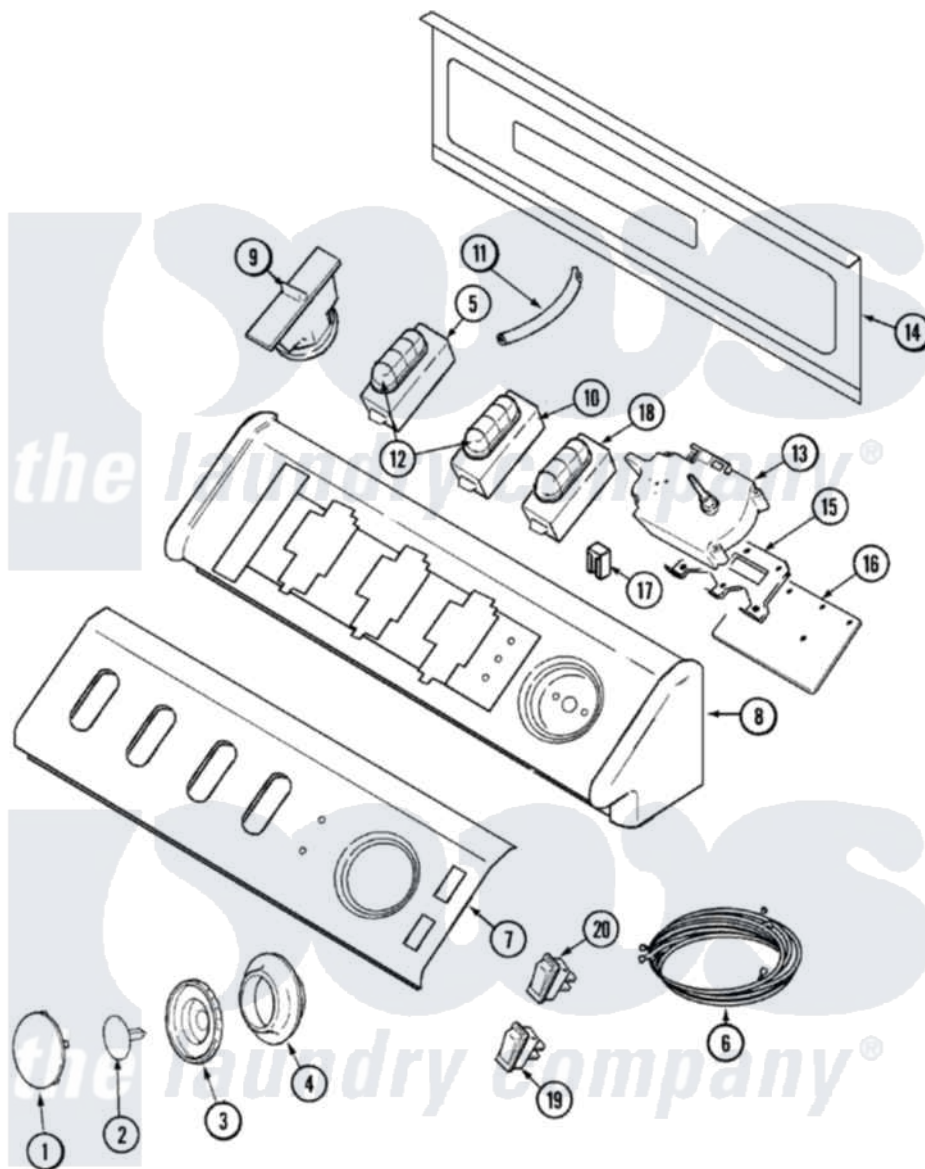

Maytag MAV8600AWQ 04 - CONTROL PANEL

Maytag Residential Maytag MAV8600AWQ Washer Parts Parts Diagram 04 - CONTROL PANEL

[Click on the part number to view part](#)

Item	Original Part Number	Replaced By	Status	Part Description
1	33002347			Timer Knob Insert/Cap
2	22002997			Pin, Locking
3	22002996	22003952		Knob, Timer
4	22003005	27001191		Skirt, Timer Knob
5	22003006			Switch,
6	22003382			Harness, Main
7	22003508			Panel, Control
"	22003408	22003508		Panel, Control
8	33002327	37001115		Console
"	22002925	3370225		Screw
9	22003461		Not Available	PAD, PRESSURE SWITCH
"	22002804			Switch, Pressure
10	22003386			Switch, Four Button - BSQ
11	22003237	22003422		Hose, Air Dome
"	22003422			Hose, Air Dome
12	22002697			Button, Switch

"	22002698	22003875		Button- SW
13	22003394	22003500		Timer
"	22003500			Timer
14	22002529		Not Available	CONSOLE BACK PANEL
"	Y22002339	8534058		Screw
15	22003003			Bracket, Atc / Timer
16	22003009	22003617		Control-Elec
17	903115			Lock Light
"	22001948			Lens, Indicator Light
18	22003000			Switch
19	22002815			Switch, Rocker
20	22002816			Switch, Rocker
21	22003352		Not Available	MANUAL, USE & CARE (TRI)
"	16009485		Not Available	MANUAL, SERVICE-NO REFUND