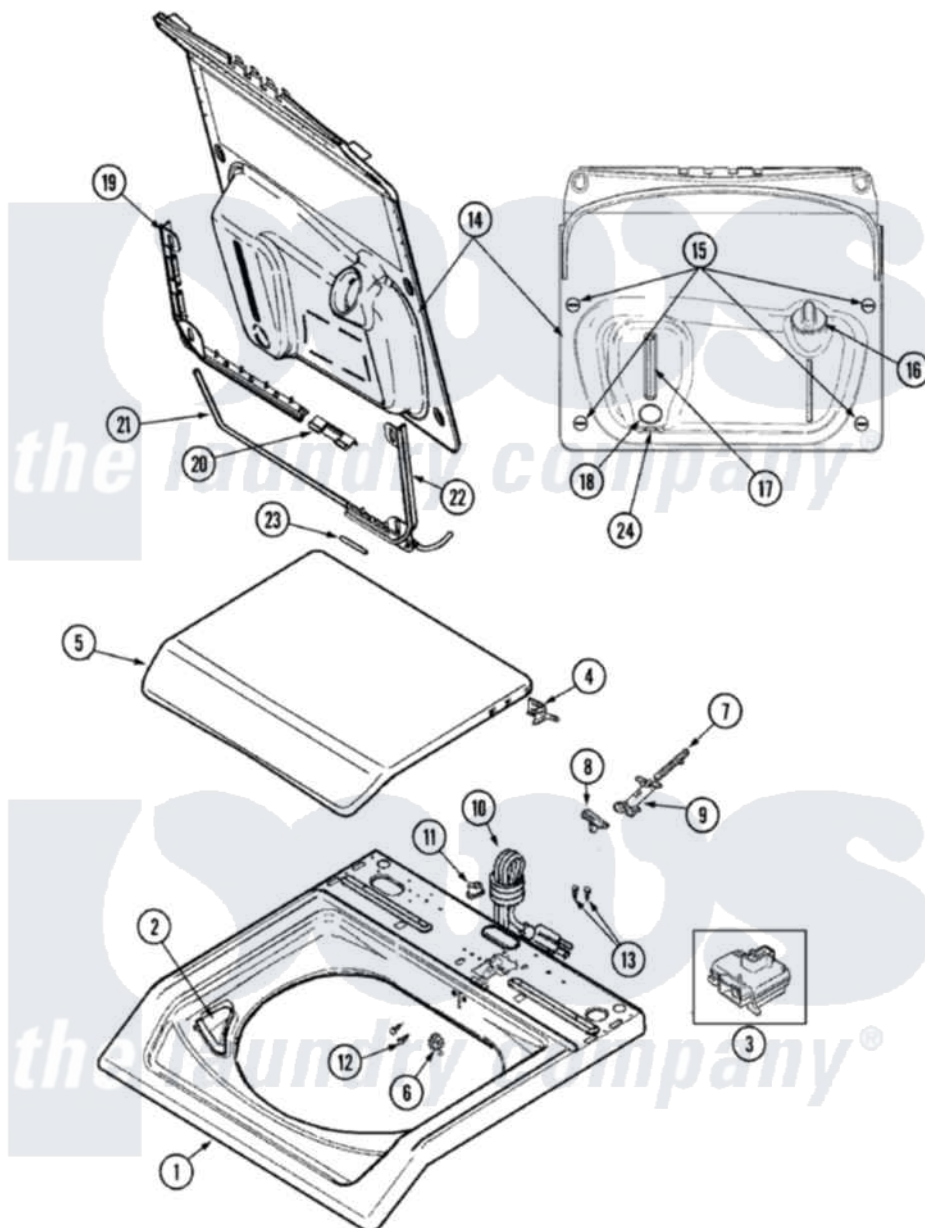

# Maytag MAV8600AWQ 05 - TOP

Maytag [Residential Maytag MAV8600AWQ Washer Parts](#) Parts Diagram 05 - TOP  
 Click on the part number to view part

Item	Original Part Number	Replaced By	Status	Part Description
1	<a href="#">22002740</a>			Cover, Top
"	<a href="#">22003469</a>			Cover, Top
"	22003367	<a href="#">22004095</a>		Hinge, Plastic
2	22002802	<a href="#">22002835</a>		Cup, Bleach
3	22001967	<a href="#">12001908</a>		Switch-Lid
4	<a href="#">22002752</a>			Hinge Pin
5	<a href="#">22002871</a>			Lid, Washer
"	<a href="#">22003412</a>			Lid, Washer
6	<a href="#">22002753</a>			Bushing, Hinge
7	<a href="#">22002754</a>			Plunger
8	22002756	<a href="#">22003942</a>		Lid Cam
9	<a href="#">22002757</a>			Guide Tube
10	22003061	<a href="#">22003062</a>		Cord, Power
11	33002053	<a href="#">211881</a>		Grommet, Cord Part Not Used- Gas Models Only
12	<a href="#">2016090</a>			Screw, Lid Switch To Bracket
13	Y705026	<a href="#">3370225</a>		Screw

14	22002905	<a href="#">22003796</a>	Dosing Lid Retro Fit Kit
"	22002773	Not Available	DOSING LID ASSY.
15	<a href="#">22002774</a>		Lock, Twist
16	22002775	Not Available	CAP
17	<a href="#">22002776</a>		Slider, Sight Glass
18	<a href="#">22002777</a>		Plunger Valve Assembly
19	<a href="#">22002771</a>		Retainer, Torsion Rod
20	<a href="#">22002772</a>		Support, Ctr.
21	<a href="#">22002842</a>		Torsion Rod
22	22002843	Not Available	RETAINER, TORSION ROD (RT)
23	<a href="#">22002844</a>		Bearing, Torsion Rod
24	<a href="#">22002779</a>		Retainer, Plunger Valve