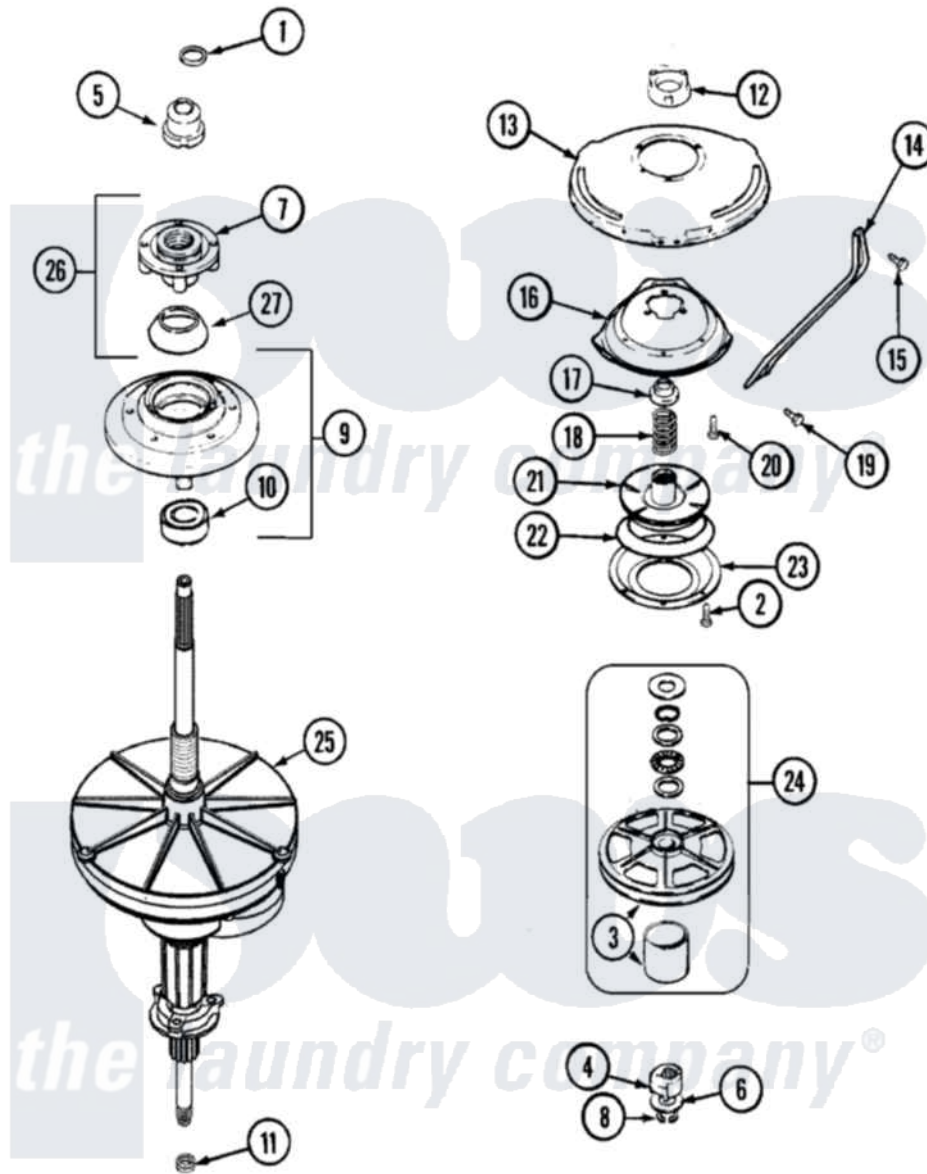

Maytag MAV8600AWQ 06 - TRANSMISSION

Maytag [Residential Maytag MAV8600AWQ Washer Parts](#) Parts Diagram 06 - TRANSMISSION
 Click on the part number to view part

Item	Original Part Number	Replaced By	Status	Part Description
1	25-7941			"O" Ring, Agr Drive Shaft
2	21001065			Screw, No.10-24 x .50 Hxnibhd
3	12001797	12002213		Thrust Bearing Kit
4	LA-2007	12002213		Thrust Bearing Kit
5	21001533	35-5655-1		Seal
6	35-2132			Washer, 1.25ODX.530IDX.032
"	35-2082			Washer, 1.25ODX.530IDX.062
7	21001515	12001598		Tub Seal Assembly--W
8	25-7854			Ring, Retaining
9	12001598			Tub Seal Assembly--W
10	35-2205			Bearing, Spin
11	35-2010	207843		Lip Seal Repair Kit
12	35-2205			Bearing, Spin
"	21001511	12001562		Bearing Assembly
13	21001518			Support, Tub
14	21001532			Brace, Tub

15	25-7895	21001858	Screw 5/16-18 x 1/2
16	21001163		Housing, Suspension
17	35-2017		Retainer, Brake Spring
18	31001285	21001910	Spring, Brake
19	25-7930	21001858	Screw 5/16-18 x 1/2
20	21001509		Screw, High Performance Plastic
21	35-2948	35-6714	Brake Roto
22	21001161	21002026	Snubber
23	35-2018	35-6918	Stator, Brake
24	12500036	12002213	Thrust Bearing Kit
25	21001536	35-6615	Ht TranS S
26	21001508	12001561	Bearing And Seal Housing Assembly
27	35-2974		Tub Seal/Hub Assembly