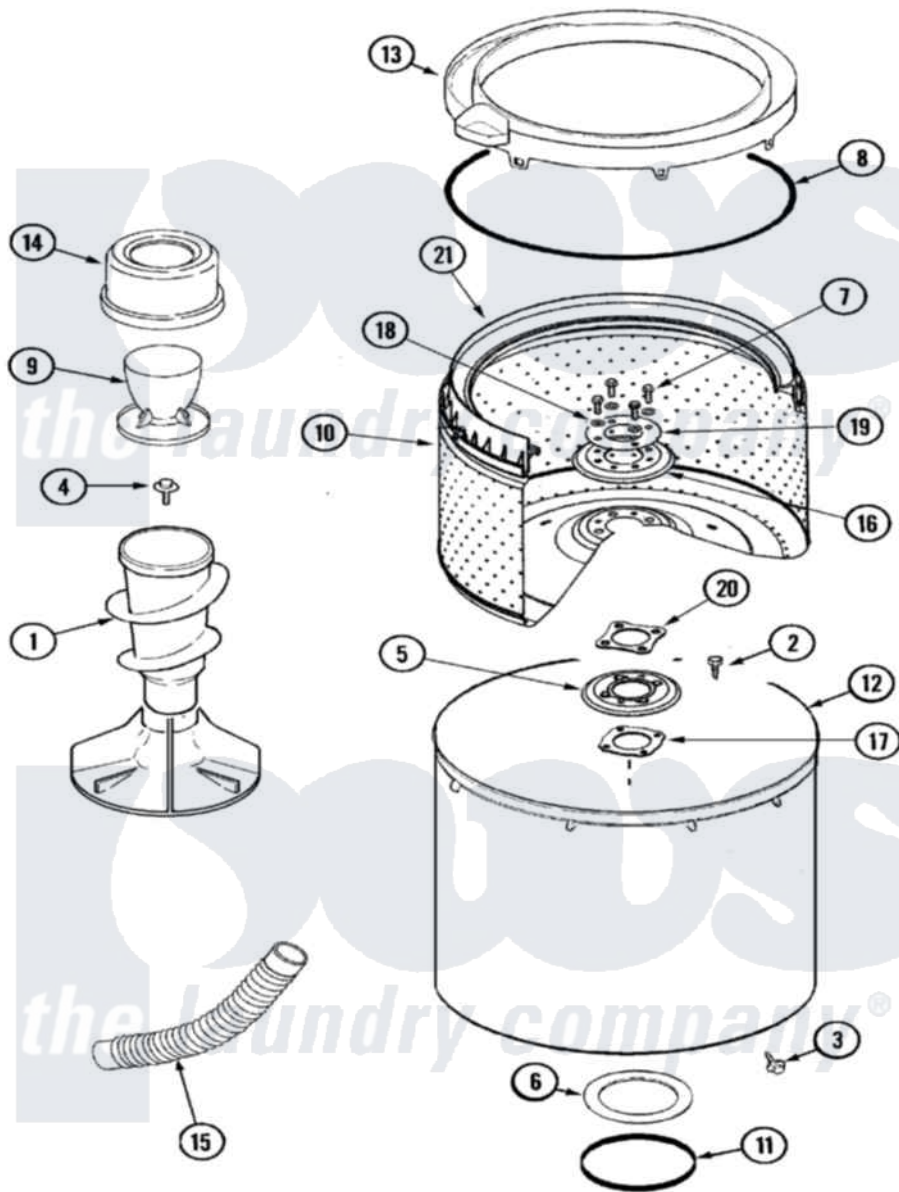

Maytag MAV8600AWQ 07 - TUB

Maytag [Residential Maytag MAV8600AWQ Washer Parts](#) Parts Diagram 07 - TUB
 Click on the part number to view part

Item	Original Part Number	Replaced By	Status	Part Description
1	22004042			Agitator/Auger Assembly
"	22003383	22004042		Agitator/Auger Assembly
2	21001510	22002947		Bolt, Tub
3	25-7953	22002933		Screw
4	25-7948	W10309247		Screw
5	22003389	22003433		Ring, Insulating Bottom
6	35-3686			Gasket, Tub To Housing
7	22003647	3400504		Screw
8	35-2328			Seal, Tub Top
9	22004336	21001905		Dispenser, Fabric
10	22003459			Spinner, Stainless
11	35-2978			Seal, Tub/Housing
12	22002742			Tub Assembly
13	22003368	22003459		Spinner, Stainless
14	22004336	21001905		Dispenser, Fabric
15	22003285			Hose, Tub To Pump

16	22003378		Ring, Top Insulating
17	22003434		Gasket, Hub/Bottom Isolator
18	22003430		Washer, Nylon
19	22003431		Washer, Stainless Steel Flat
20	22003432	22003595	Gasket, Isolator
21	22003368	22003459	Spinner, Stainless
"	22003459		Spinner, Stainless
22	22003458	22004398	Tub Block