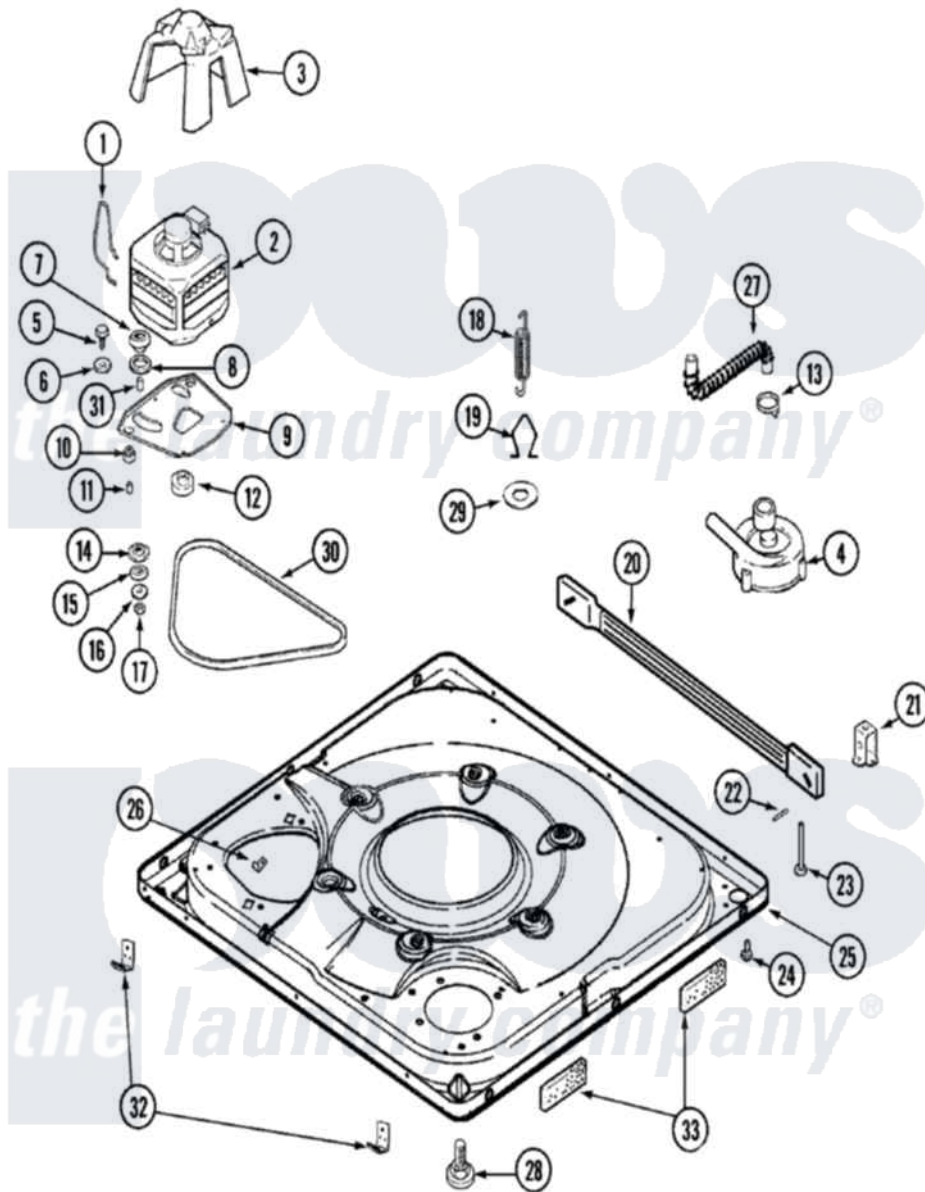

Maytag MAV8600AWW 01 - BASE

Maytag [Residential Maytag MAV8600AWW Washer Parts](#) Parts Diagram 01 - BASE
 Click on the part number to view part

Item	Original Part Number	Replaced By	Status	Part Description
1	22004376			Spring, Motor Pivot
2	21001516	21001950		MoTor, 2SP 1/2hp 120V/60Hz Hi-Tor
3	22002721			Shield, Motor
"	33002190			SCrew, C BraCe, BraCket, Cabinet
4	21001906	35-6465		Pump Assem
"	22004055	8534097		Screw
"	21001873	35-6780		Pump-Water
"	22003438			Sleeve, Pump
5	25-7833	21001977		Screw
6	25-7834			Washer, Motor/Base Screw
7	33-9946			Isolator, Motor
8	35-3570			Washer, Motor Pivot
9	35-2065			Pad, Motor Plate
"	21001366	21001783		Plate And Screw Assembly
10	35-3646			Isolator, Motor Plate

"	22004348		Slide, Motor Pivot
11	25-7831		Spacer, Mounting
12	21001506	21001950	MoTor, 2SP 1/2hp 120V/60Hz Hi-Tor
"	22004297	21001950	MoTor, 2SP 1/2hp 120V/60Hz Hi-Tor
13	22002853	285655	Clamp, Hose
14	35-3571		Slide, Motor Pivot
15	33-9967		Washer, Motor Isolator
16	25-7047		Washer, Flat
17	25-7325	Y707702	Locknut
18	21001598		Spring, Suspension
19	21001166		Hook, Suspension Spring
20	21001754	21001881	Bar, Stabilizer
21	35-2046		Bracket, Stabilizer
22	35-2052		Pin, Stabilizer
23	35-3020	22004469	Leg And Foot Self Stabalizing
24	33002190		SCrew, C BraCe, BraCket, Cabinet
25	22002841		Base
"	22002781		Pad, Sound Deflector
"	22003390		Base
26	25-7845		Speednut, Motor
27	22003285		Hose, Tub To Pump
28	35-3507	25001119	Foot And Pad Assembly
29	Y25-7951		Washer, Suspension Hook
30	22003483		Belt, Drive
"	22002709	22003483	Belt, Drive
31	25-7830		Spacer
32	22002966	692771	Nut, Idler Bracket To Base
"	22002239		Clip, Front Panel
"	33002190		SCrew, C BraCe, BraCket, Cabinet
33	22002782		Pad, Foam