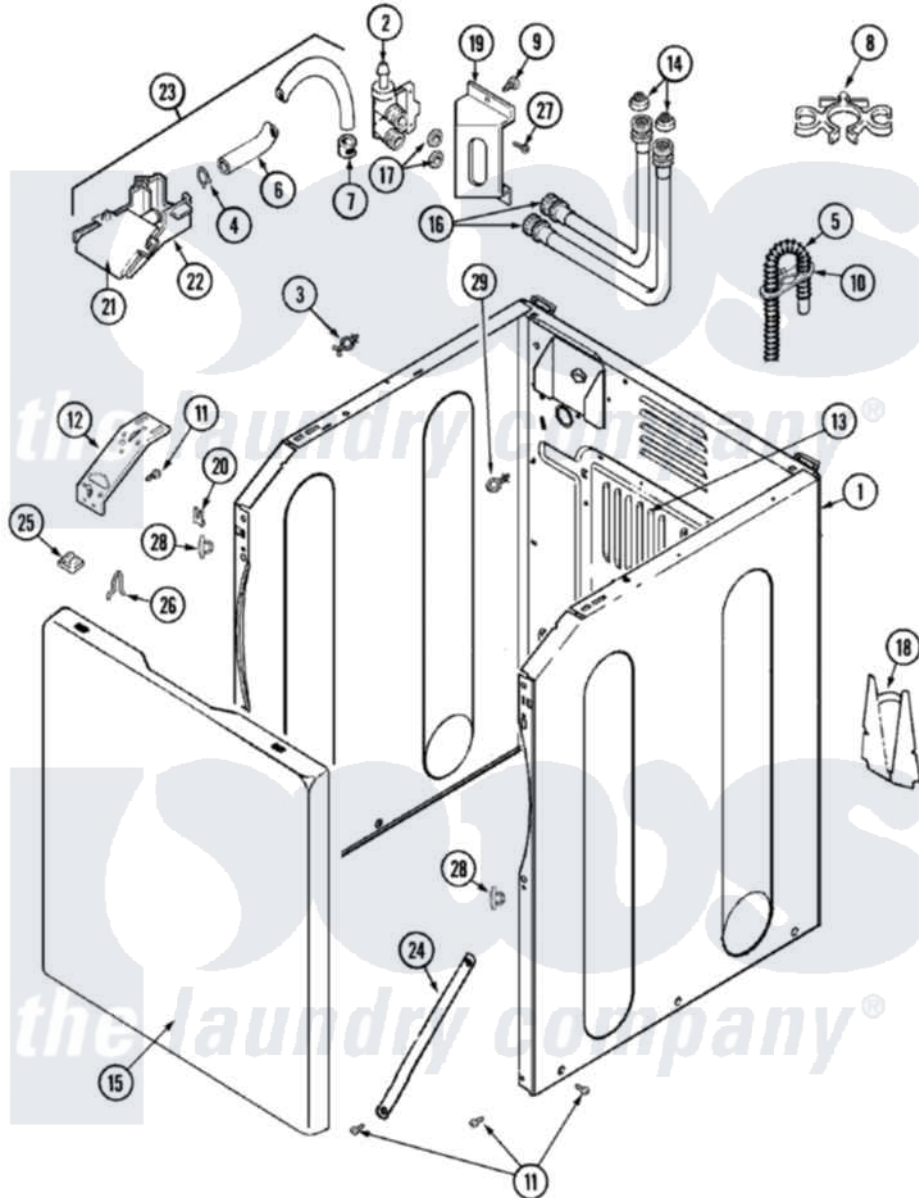

Maytag MAV8600AWW 02 - CABINET (PRIOR SER PRE 18)

Maytag Residential Maytag MAV8600AWW Washer Parts Parts Diagram 02 - CABINET (PRIOR SER PRE 18)
 Click on the part number to view part

Item	Original Part Number	Replaced By	Status	Part Description
1	22002548	22003639		Cabinet Assembly
2	22002708			Valve, Water
3	22002852	22003298		Retainer, Wire
4	22002838	285655		Clamp, Hose
5	12001586	76660		Break-Sphn
"	22003596	285655		Clamp, Hose
"	22003410			Hose, Drain
6	22002761			Hose, Injector
7	216169	596669		Clamp, Manifold
8	22002765			Clip, Hose
9	33002190			SCrew, C BraCe, BraCket, Cabinet
10	22002701	22003814		Retainer, Drain Hose
11	22001995			Screw Note: Screw, Tumbler Front And Shroud
12	22002840			Brace, Cabinet
"	22002839			Brace, Cabinet

13	22002092		Panel, Access
14	200961	12001413	Strainer And Washer Kit
15	22002737		Panel, Front
16	33-7891	89503	Hose-Inlet
"	35-3401		Inlet Hose Assembly
17	Y013783		Washer, Inlet Hose
18	22002704		Cover, Drain Hose
19	22002762		Bracket, Water Valve
20	22002748	204439	Screw And Fstner Assembly
21	22002759		Flume, Water Injector
22	22002760	22002722	Injector Flume Assembly
23	22002722		Injector Flume Assembly
24	22002767		Brace, Cross
25	22002013		Stop, Shipping
26	25-7220		Clip, Cabinet Top
27	22002362	9740848	Screw, Mixing Valve Mounting
28	22002965	Y12001702	Kit- Plast
29	22003086		Clip, Air Dome Hose
30	22002702	W10339879	Tie, Cable
"	22002229	22002960	Strainer, Washer Inlet
"	33001245		Screw----NA
"	33002388		Washer
"	35-2890	8539404	Tie-Wire
"	Y013783		Washer, Inlet Hose