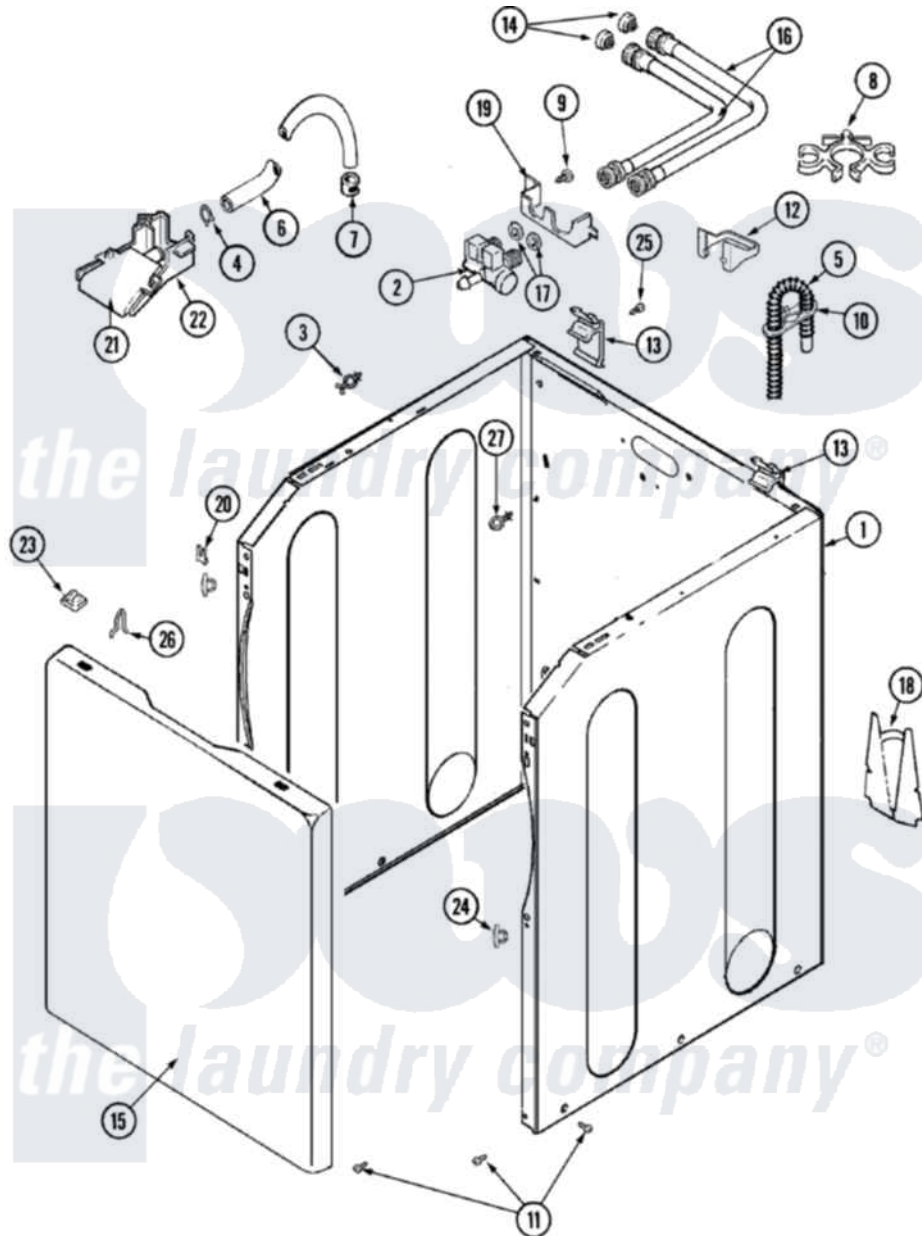

Maytag MAV8600AWW 03 - CABINET (SER PRE 18 & AFTER)

Maytag Residential Maytag MAV8600AWW Washer Parts Parts Diagram 03 - CABINET (SER PRE 18 & AFTER)
 Click on the part number to view part

Item	Original Part Number	Replaced By	Status	Part Description
1	22003553			Cabinet Assembly
"	22002840			Brace, Cabinet
"	22003496			Energy Tag
"	22002839			Brace, Cabinet
"	33002190			SCrew, C BraCe, BraCket, Cabinet
2	22003372	12002158		Valve-Inlet
3	22002852	22003298		Retainer, Wire
4	22002838	285655		Clamp, Hose
5	22003410			Hose, Drain
"	22003596	285655		Clamp, Hose
6	22002761			Hose, Injector
7	216169	596669		Clamp, Manifold
8	22002765			Clip, Hose
9	33002190			SCrew, C BraCe, BraCket, Cabinet
10	22002701	22003814		Retainer, Drain Hose

11	22003409	213007	Xfor Cabinet See Cabinet, Back
12	22003429		Retainer, Fill Hose
13	22003367	22004095	Hinge, Plastic
14	200961	12001413	Strainer And Washer Kit
15	22002293	22003511	Insulation
"	22002737		Panel, Front
"	22002854	22003512	Insulation, Cabinet
"	33002190		SCrew, C BraCe, BraCket, Cabinet
16	22002763	12001900	Kit-Inlet Hose Assembly
"	22002764	12001901	Kit-Inlet Hose Assembly
17	Y013783		Washer, Inlet Hose
18	22002704		Cover, Drain Hose
"	33002190		SCrew, C BraCe, BraCket, Cabinet
19	22003376		Bracket, Water Valve
20	22002748	204439	Screw And Fstner Assembly
21	22003374		Upper Water Injector, Flume
22	22003375	22004053	Lower Injector, Flume
23	22002013		Stop, Shipping
24	22002965	Y12001702	Kit- Plast
25	22001995		Screw Note: Screw, Tumbler Front And Shroud
26	25-7220		Clip, Cabinet Top
27	22003086		Clip, Air Dome Hose
28	35-2890	8539404	Tie-Wire
"	33001245		Screw---NA
"	33002388		Washer
"	Y013783		Washer, Inlet Hose
"	22002960		Strainer, Washer Inlet