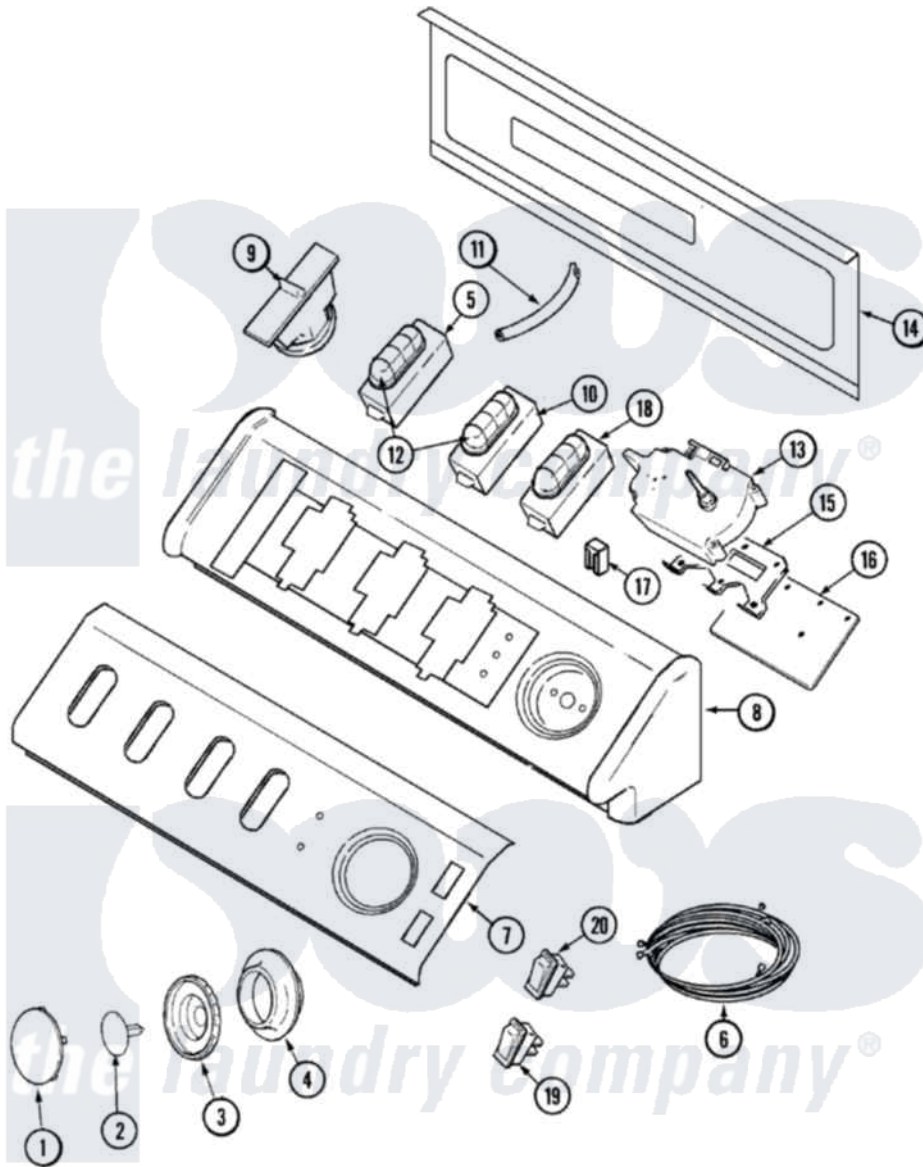

Maytag MAV8600AWW 04 - CONTROL PANEL

Maytag Residential Maytag MAV8600AWW Washer Parts Parts Diagram 04 - CONTROL PANEL
 Click on the part number to view part

| Item | Original Part Number | Replaced By | Status | Part Description |
|------|--------------------------|--------------------------|---------------|-------------------------|
| 1 | 22001664 | | | Timer Knob Insert/Cap |
| 2 | 22002997 | | | Pin, Locking |
| 3 | 22002996 | 22003952 | | Knob, Timer |
| 4 | 22002995 | | Not Available | SKIRT, TIMER KNOB (WHT) |
| 5 | 22002999 | | | Switch |
| 6 | 22003382 | | | Harness, Main |
| 7 | 22003407 | 22003507 | | Panel, Control |
| " | 22003507 | | | Panel, Control |
| 8 | 22002925 | 3370225 | | Screw |
| " | 33002286 | | Not Available | CONSOLE (WHT) |
| 9 | 22002705 | | | Switch, Pressure |
| " | 22003461 | | Not Available | PAD, PRESSURE SWITCH |
| 10 | 22003000 | | | Switch |
| 11 | 22003422 | | | Hose, Air Dome |
| " | 22003237 | 22003422 | | Hose, Air Dome |
| 12 | 22001788 | | | Button, Switch |

| | | | |
|----|--------------------------|--------------------------|-------------------------------|
| " | 22001789 | | Button, Switch |
| 13 | 22003500 | | Timer |
| " | 22003394 | 22003500 | Timer |
| 14 | 22002529 | | Not Available |
| " | Y22002339 | 8534058 | CONSOLE BACK PANEL |
| | | | Screw |
| 15 | 22003003 | | Bracket, Atc / Timer |
| 16 | 22003009 | 22003617 | Control-Elec |
| 17 | 22001948 | | Lens, Indicator Light |
| " | 903115 | | Lock Light |
| 18 | 22002814 | | Switch, 4 Button Option / BSQ |
| 19 | 22002719 | 22002815 | Switch, Rocker |
| 20 | 22002720 | | Switch, Rocker |
| 21 | 22003352 | | Not Available |
| " | 16009485 | | Not Available |
| | | | MANUAL, USE & CARE (TRI) |
| | | | MANUAL, SERVICE-NO REFUND |