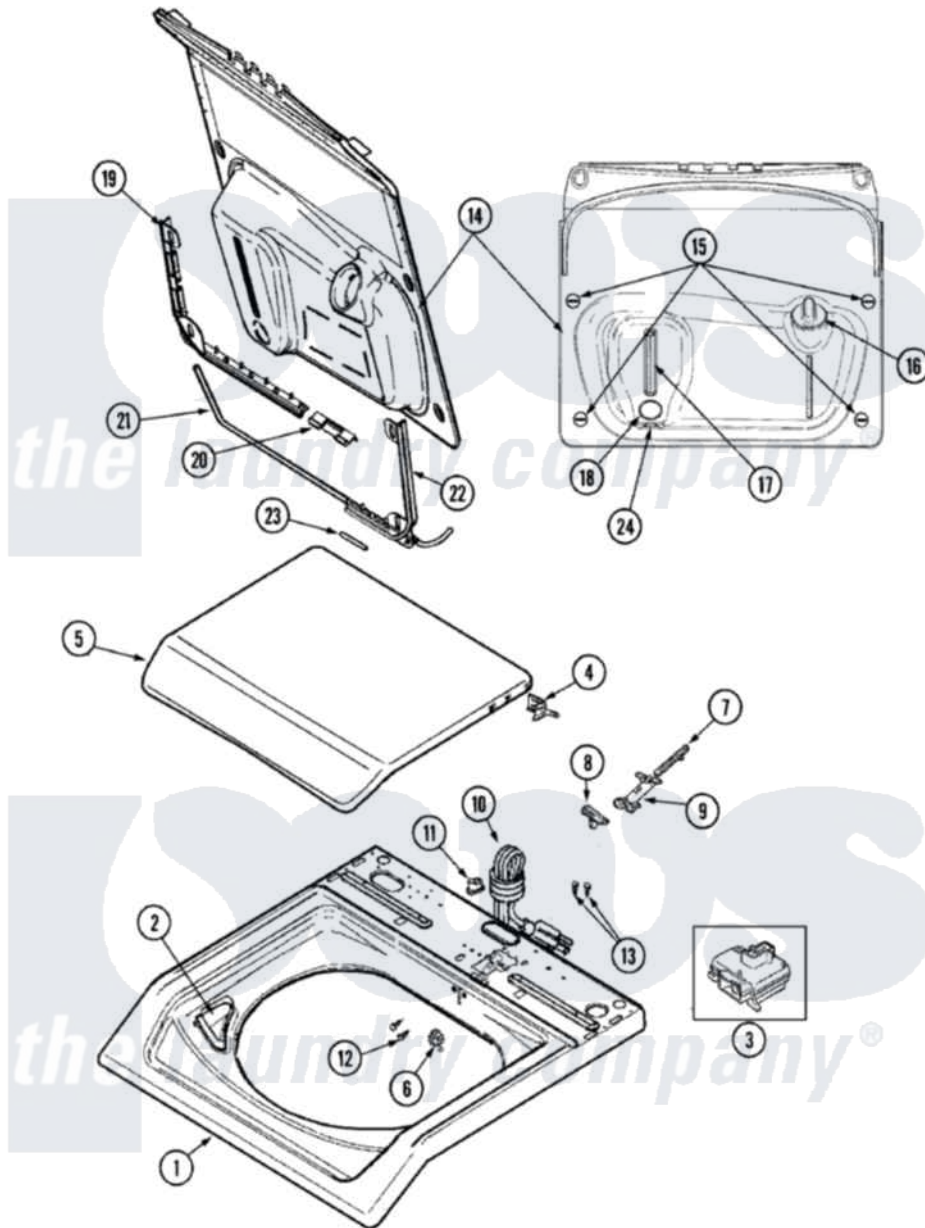

Maytag MAV8600AWW 05 - TOP

Maytag [Residential Maytag MAV8600AWW Washer Parts](#) Parts Diagram 05 - TOP
 Click on the part number to view part

Item	Original Part Number	Replaced By	Status	Part Description
1	22002739			Cover, Top
"	22003468			Cover, Top
"	22003367	22004095		Hinge, Plastic
2	22002835			Cup, Bleach
3	22001967	12001908		Switch-Lid
4	22002751			Hinge Pin
5	22002872		Not Available	LID, WASHER (WHT-W/MEDALLION)
"	22003411		Not Available	LID, WASHER (WHT-W/MED-ASPKD)
6	22002753			Bushing, Hinge
7	22002754			Plunger
8	22002755	22003941		Lid Cam
9	22002757			Guide Tube
10	22003061	22003062		Cord, Power
11	33002053	211881		Grommet, Cord Part Not Used-Gas Models Only

12	2016090		Screw, Lid Switch To Bracket
13	Y705026	3370225	Screw
14	22002905	22003796	Dosing Lid Retro Fit Kit
"	22002773	Not Available	DOSING LID ASSY.
15	22002774		Lock, Twist
16	22002775	Not Available	CAP
17	22002776		Slider, Sight Glass
18	22002777		Plunger Valve Assembly
19	22002771		Retainer, Torsion Rod
20	22002772		Support, Ctr.
21	22002842		Torsion Rod
22	22002843	Not Available	RETAINER, TORSION ROD (RT)
23	22002844		Bearing, Torsion Rod
24	22002779		Retainer, Plunger Valve