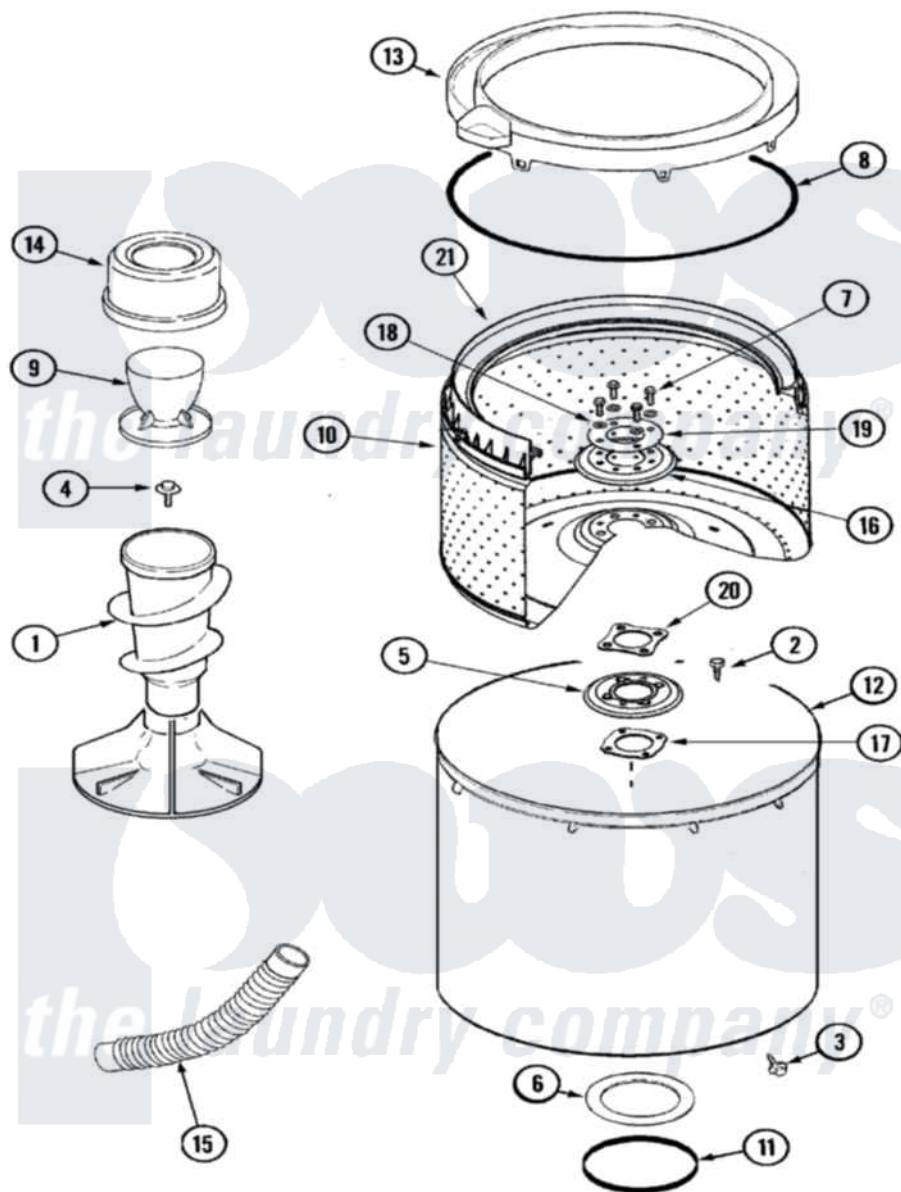

Maytag MAV8600AWW 07 - TUB

Maytag [Residential Maytag MAV8600AWW Washer Parts](#) Parts Diagram 07 - TUB
 Click on the part number to view part

Item	Original Part Number	Replaced By	Status	Part Description
1	22004042			Agitator/Auger Assembly
"	22003383	22004042		Agitator/Auger Assembly
2	21001510	22002947		Bolt, Tub
3	25-7953	22002933		Screw
4	25-7948	W10309247		Screw
5	22003389	22003433		Ring, Insulating Bottom
6	35-3686			Gasket, Tub To Housing
7	22003647	3400504		Screw
8	35-2328			Seal, Tub Top
9	22004336	21001905		Dispenser, Fabric
10	22003459			Spinner, Stainless
11	35-2978			Seal, Tub/Housing
12	22002742			Tub Assembly
13	22003368	22003459		Spinner, Stainless
14	22004336	21001905		Dispenser, Fabric
15	22003285			Hose, Tub To Pump

16	22003378		Ring, Top Insulating
17	22003434		Gasket, Hub/Bottom Isolator
18	22003430		Washer, Nylon
19	22003431		Washer, Stainless Steel Flat
20	22003432	22003595	Gasket, Isolator
21	22003368	22003459	Spinner, Stainless
"	22003459		Spinner, Stainless
22	22003458	22004398	Tub Block