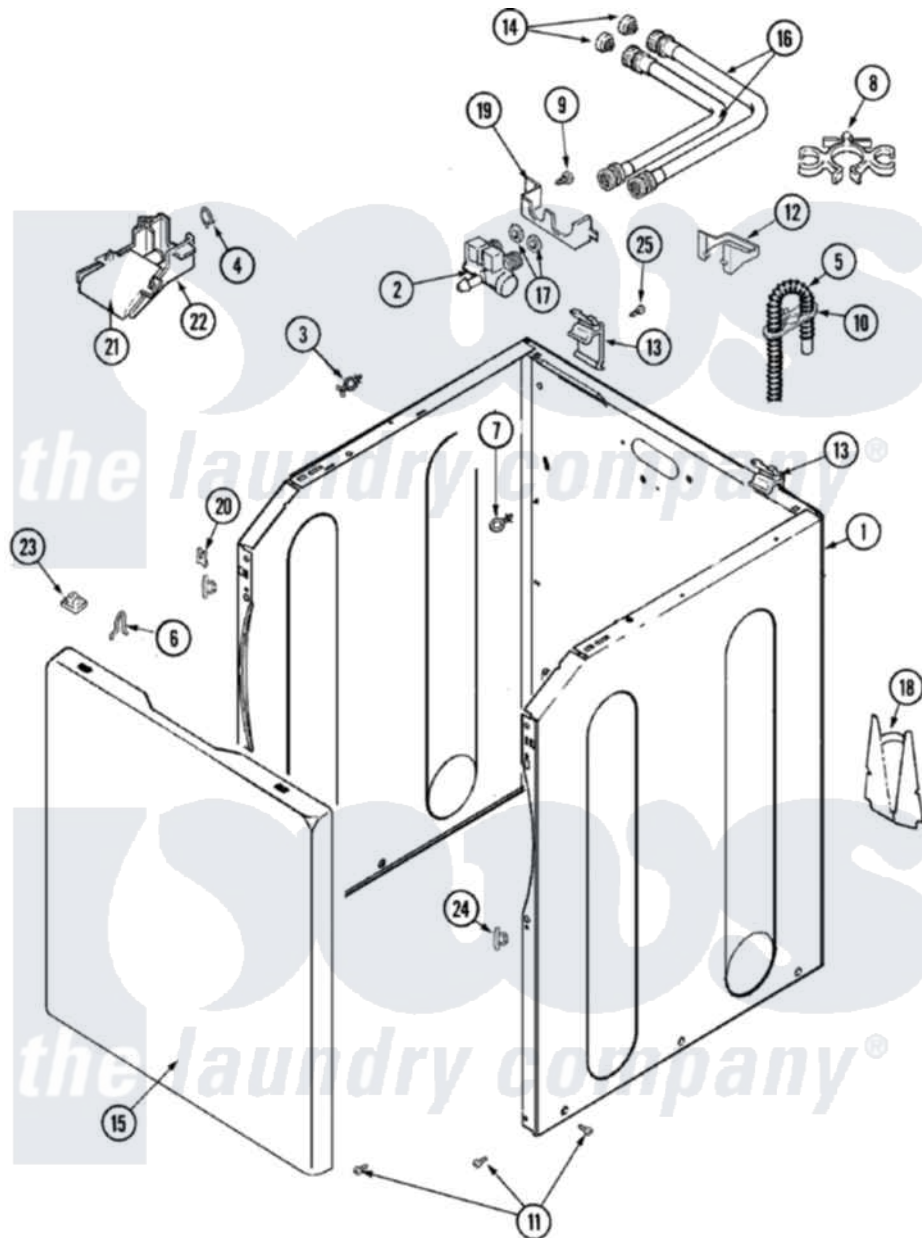

# Maytag MAV8601AWQ 02 - CABINET

Maytag [Residential Maytag MAV8601AWQ Washer Parts](#) Parts Diagram 02 - CABINET  
 Click on the part number to view part

Item	Original Part Number	Replaced By	Status	Part Description
1	<a href="#">22002839</a>			Brace, Cabinet
"	<a href="#">22002840</a>			Brace, Cabinet
"	<a href="#">22003554</a>			Cabinet Assembly
"	<a href="#">33002190</a>			SCrew, C BraCe, BraCket, Cabinet
2	<a href="#">22003384</a>			Valve, Water
"	22004191	<a href="#">22004333</a>		Water Valve 60/40
3	<a href="#">22003298</a>			Retainer, Wire
4	22002838	<a href="#">285655</a>		Clamp, Hose
5	12001586	<a href="#">76660</a>		Break-Sphn
"	<a href="#">22003410</a>			Hose, Drain
"	22003596	<a href="#">285655</a>		Clamp, Hose
6	<a href="#">25-7220</a>			Clip, Cabinet Top
7	22003237	<a href="#">22003422</a>		Hose, Air Dome
"	<a href="#">22003086</a>			Clip, Air Dome Hose
8	<a href="#">22002765</a>			Clip, Hose
				Screw, No. 10, 16 x 1/2, Ab