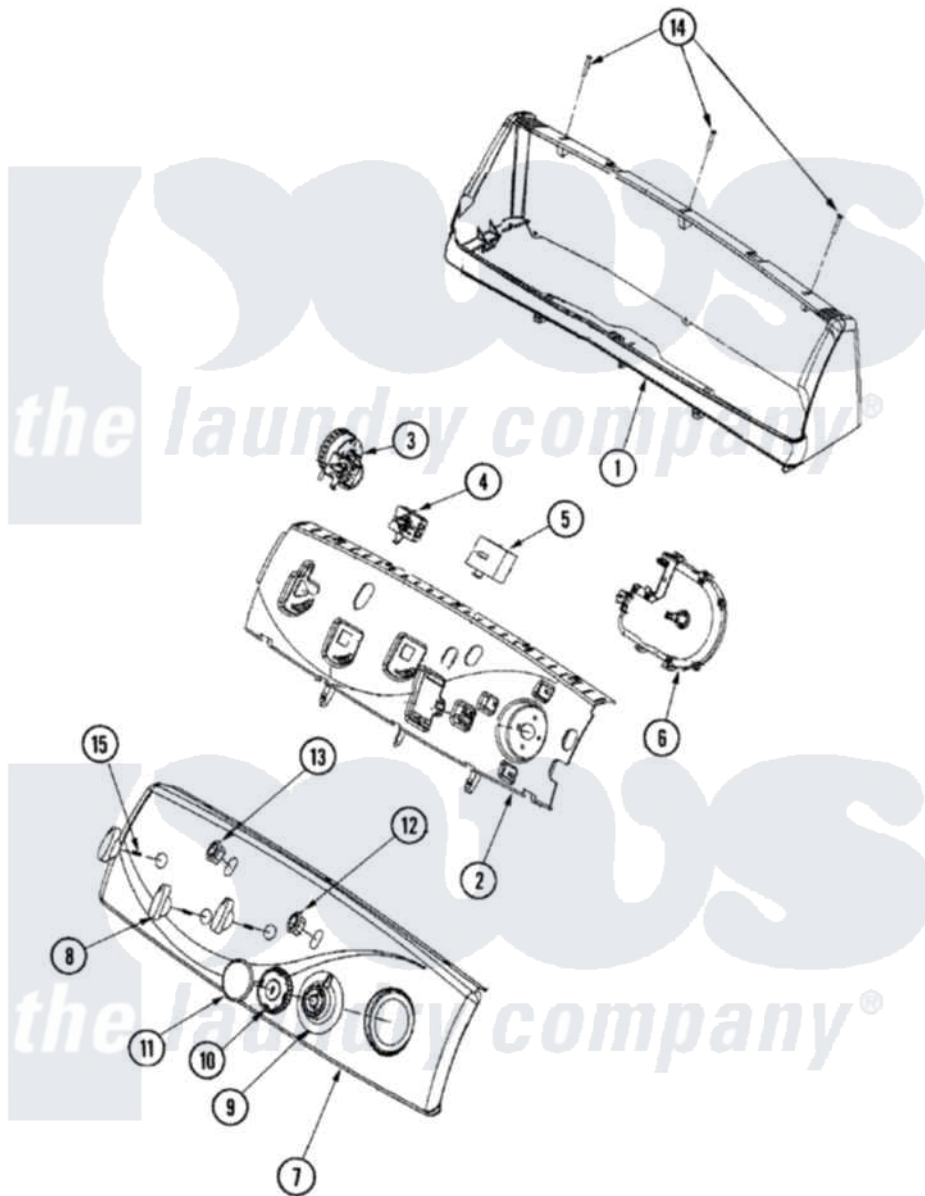

# Maytag MAV8601AWQ 03 - CONTROL PANEL

Maytag [Residential Maytag MAV8601AWQ Washer Parts](#) Parts Diagram 03 - CONTROL PANEL  
 Click on the part number to view part

Item	Original Part Number	Replaced By	Status	Part Description
1	<a href="#">22003975</a>			Console Housing
2	<a href="#">22003955</a>			Switch Support
3	<a href="#">22004200</a>			Pressure Switch, Infinite
"	22003964	<a href="#">22004200</a>		Pressure Switch, Infinite
4	<a href="#">22003998</a>			4 Position Atc Temp Switch
5	<a href="#">22003994</a>			6 Pos. Rotary Speed Switch
6	<a href="#">33002917</a>			Screw, No.10-16
"	<a href="#">22004010</a>			Timer
"	<a href="#">22004309</a>			Timer
7	<a href="#">22004028</a>			Facia, Control Panel
8	<a href="#">22003987</a>			Control Knob White
"	22003988	<a href="#">22003987</a>		Control Knob White
9	22003954		Not Available	TIMER DIAL SKIRT (BSQ)
10	<a href="#">22003952</a>			Knob, Timer
11	<a href="#">22003990</a>			Timer Cap
12	<a href="#">22003978</a>			Switch, Rocker

13	<a href="#">22004003</a>			Rocker Switch
14	22003938	<a href="#">8534058</a>		Screw
15	22004050		Not Available	ENG. TOL. COMPENSATOR (SPACER)