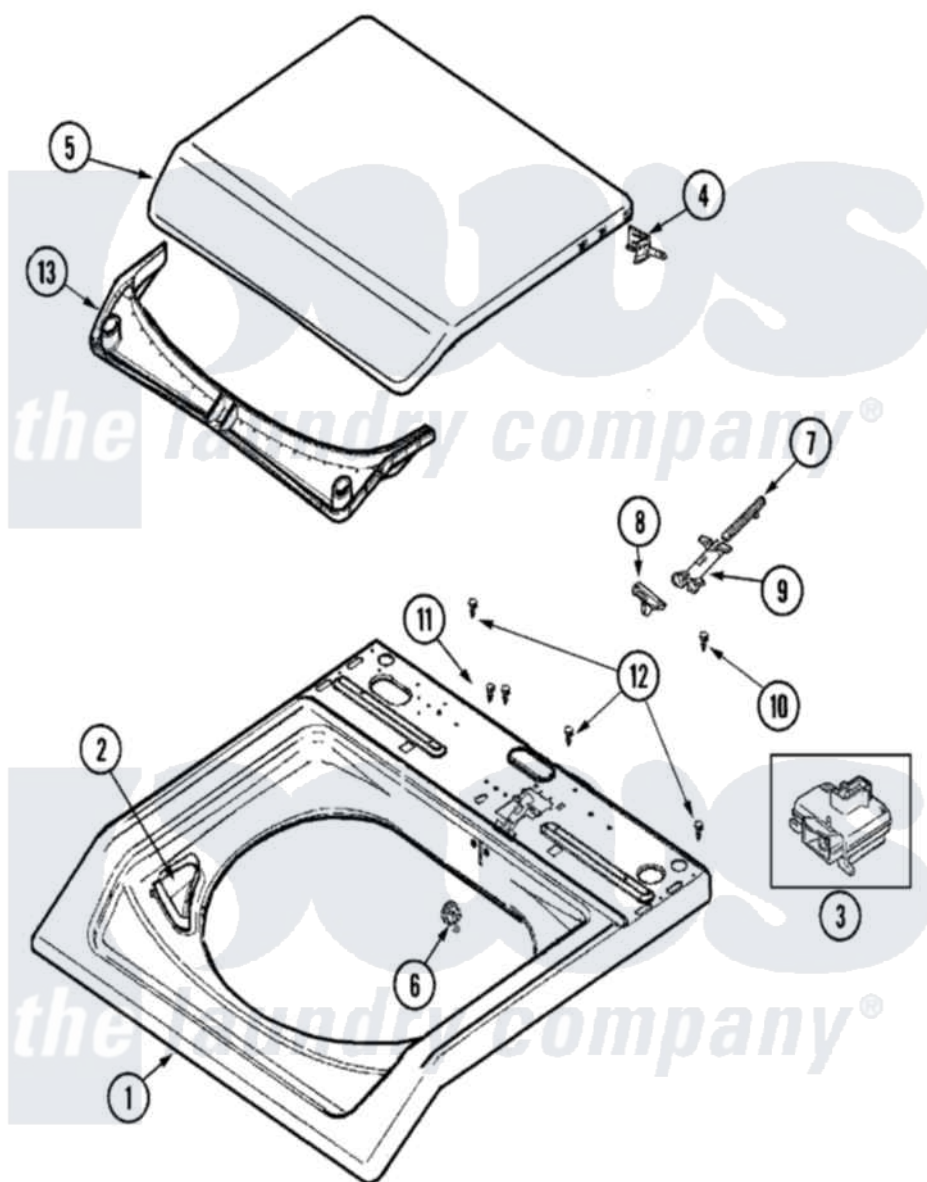

Maytag MAV8601AWQ 05 - TOP

Maytag [Residential Maytag MAV8601AWQ Washer Parts](#) Parts Diagram 05 - TOP
 Click on the part number to view part

| Item | Original Part Number | Replaced By | Status | Part Description |
|------|--------------------------|--------------------------|--------|------------------------------|
| 1 | 22003469 | | | Cover, Top |
| 2 | 22004382 | | | Bleach Cup |
| " | 22004381 | | | Bleach Cup |
| " | 22002802 | 22002835 | | Cup, Bleach |
| 3 | 22003804 | | | Lid Switch |
| 4 | 22002752 | | | Hinge Pin |
| 5 | 22004064 | | | Lid As Pack Phase Iii |
| 6 | 22002753 | | | Bushing, Hinge |
| 7 | 22002754 | | | Plunger |
| 8 | 22003942 | | | Lid Cam |
| 9 | 22002757 | | | Guide Tube |
| 10 | 2016090 | | | Screw, Lid Switch To Bracket |
| 11 | 22003217 | 3370225 | | Screw |
| 12 | Y22002339 | 8534058 | | Screw |
| 13 | 22002766 | | | Condensate Seal |