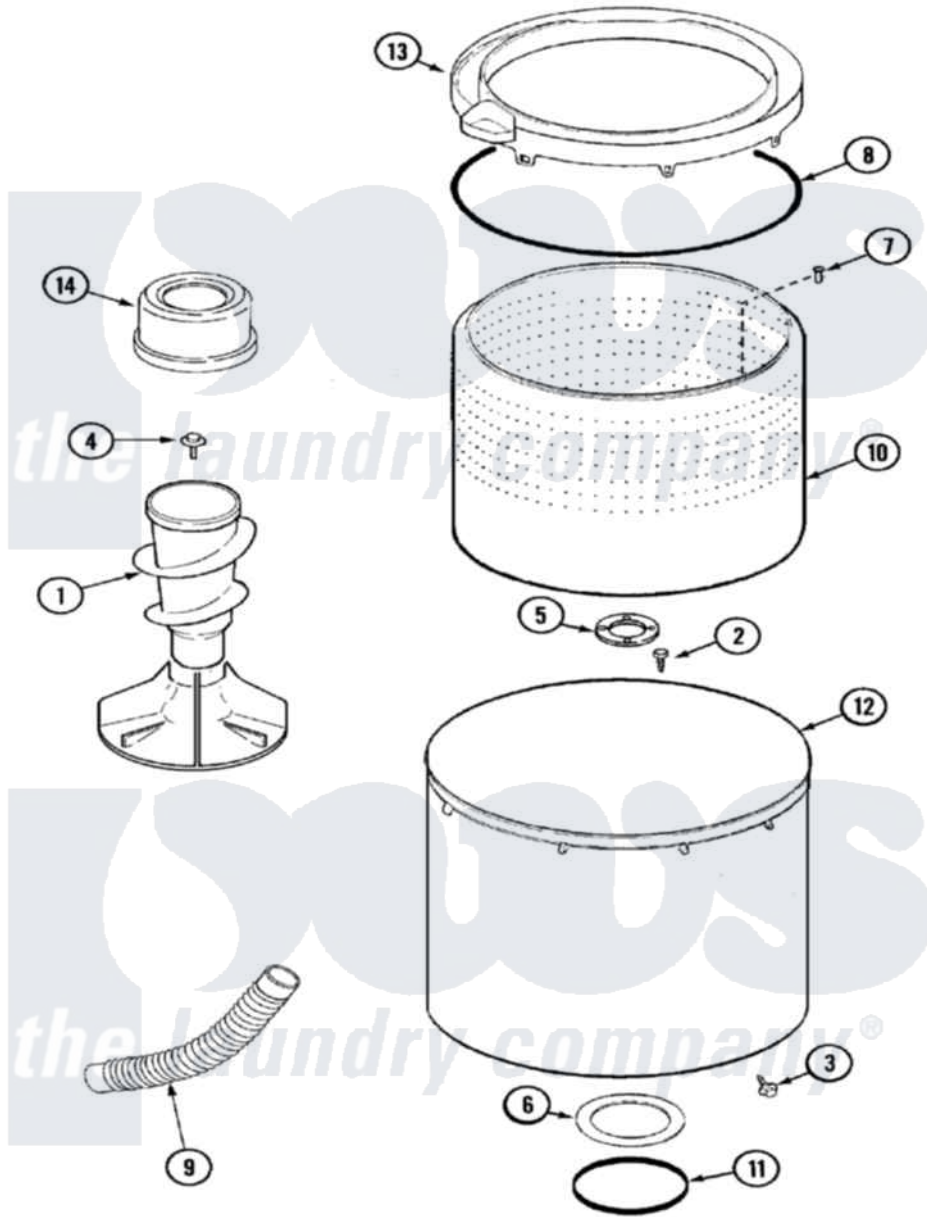

Maytag MAV8601AWQ 07 - TUB

Maytag Residential Maytag MAV8601AWQ Washer Parts Parts Diagram 07 - TUB
 Click on the part number to view part

Item	Original Part Number	Replaced By	Status	Part Description
1	22004043			Agitator/Auger Assembly
2	21001510	22002947		Bolt, Tub
3	22002933			Screw
4	25-7948	W10309247		Screw
5	22003434			Gasket, Hub/Bottom Isolator
6	35-3686			Gasket, Tub To Housing
7	22003647	3400504		Screw
8	35-2328			Seal, Tub Top
9	22003285			Hose, Tub To Pump
10	22003369	22003459		Spinner, Stainless
"	22003430			Washer, Nylon
"	22003595			Gasket, Isolator
"	22003647	3400504		Screw
"	22004240	22003459		Spinner, Stainless
"	22003498		Not Available	TOP SPINNER ASSEMBLY (AS-PACK)
11	35-2978			Seal, Tub/Housing

12	22003237	22003422	Hose, Air Dome
"	22002742		Tub Assembly
13	12002452		Tub Cover/Bleach Cup Kit
"	22004241	Not Available	TOP, SPINNER ASSY AS PK
"	22002736	22004385	Tub Cover
14	22003985		Softener Dispenser Assembly
15	22003458	22004398	Tub Block