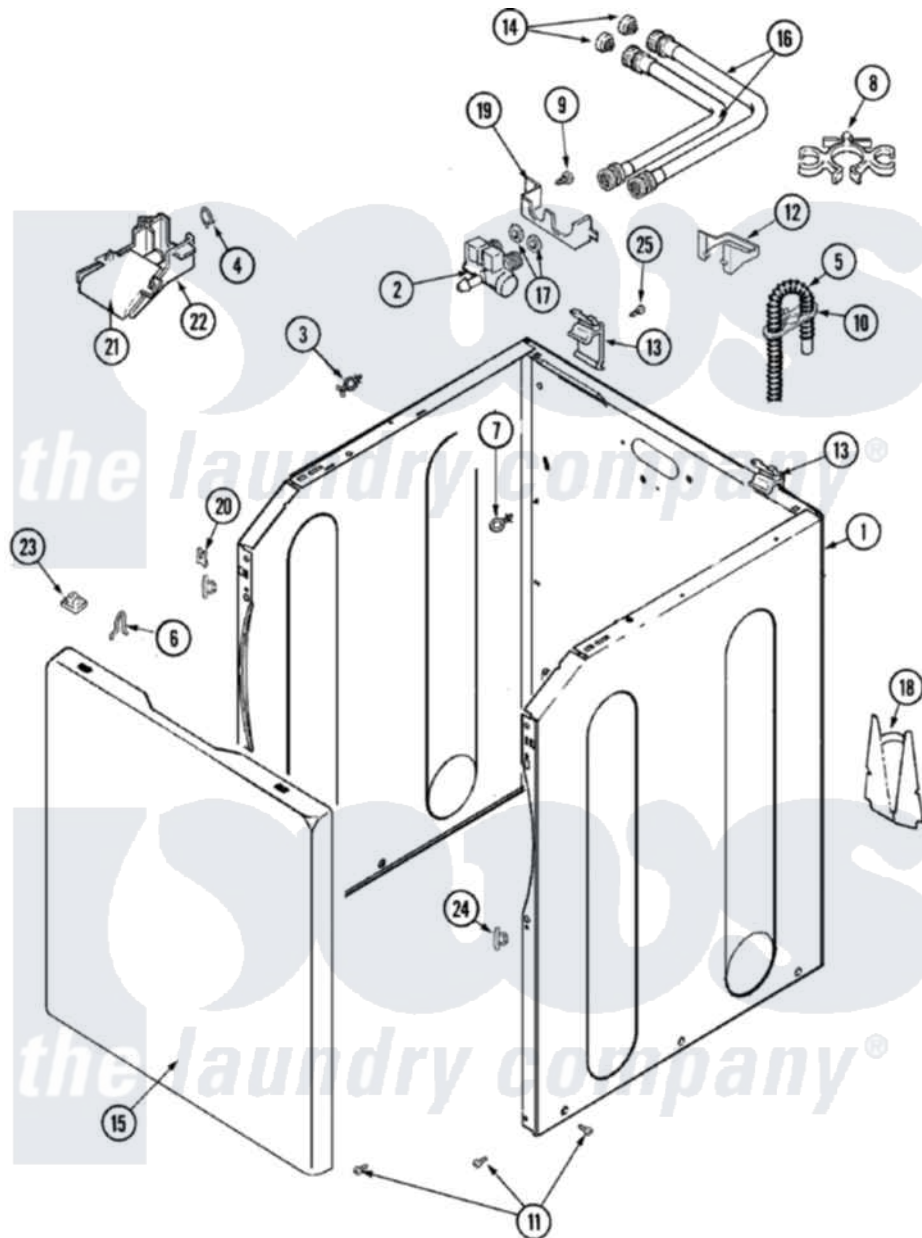

Maytag MAV8601AWW 02 - CABINET

Maytag [Residential Maytag MAV8601AWW Washer Parts](#) Parts Diagram 02 - CABINET
 Click on the part number to view part

Item	Original Part Number	Replaced By	Status	Part Description
1	22002839			Brace, Cabinet
"	22002840			Brace, Cabinet
"	22003553			Cabinet Assembly
"	33002190			SCrew, C BraCe, BraCket, Cabinet
2	22003384			Valve, Water
"	22004191	22004333		Water Valve 60/40
3	22003298			Retainer, Wire
4	22002838	285655		Clamp, Hose
5	12001586	76660		Break-Sphn
"	22003410			Hose, Drain
"	22003596	285655		Clamp, Hose
6	25-7220			Clip, Cabinet Top
7	22003237	22003422		Hose, Air Dome
"	22003086			Clip, Air Dome Hose
8	22002765			Clip, Hose
				Screw, No. 10, 16 x 1/2, Ab

9	22003735		Screw, NO. 10-16 X 1/2 AD Truss
10	22003814		Retainer, Drain Hose
11	22003409	213007	Xfor Cabinet See Cabinet, Back
12	22003429		Retainer, Fill Hose
13	22003367	22004095	Hinge, Plastic
14	200961	12001413	Strainer And Washer Kit
15	22002737		Panel, Front
"	22003511		Insulation
16	35-3401		Inlet Hose Assembly
"	33-7891	89503	Hose-Inlet
17	Y013783		Washer, Inlet Hose
18	22002704		Cover, Drain Hose
"	33002190		SCrew, C BraCe, BraCket, Cabinet
19	22003376		Bracket, Water Valve
20	213280	204439	Screw And Fstner Assembly
21	22003995		Upper Injector Assembly W/Thermost
22	22004053		Lower Injector, Flume
23	22002013		Stop, Shipping
24	22002965	Y12001702	Kit- Plast
25	22001995		Screw Note: Screw, Tumbler Front And Shroud
26	33001245		Screw---NA
"	35-2890	8539404	Tie-Wire
"	33002388		Washer
"	22002960		Strainer, Washer Inlet
"	Y013783		Washer, Inlet Hose