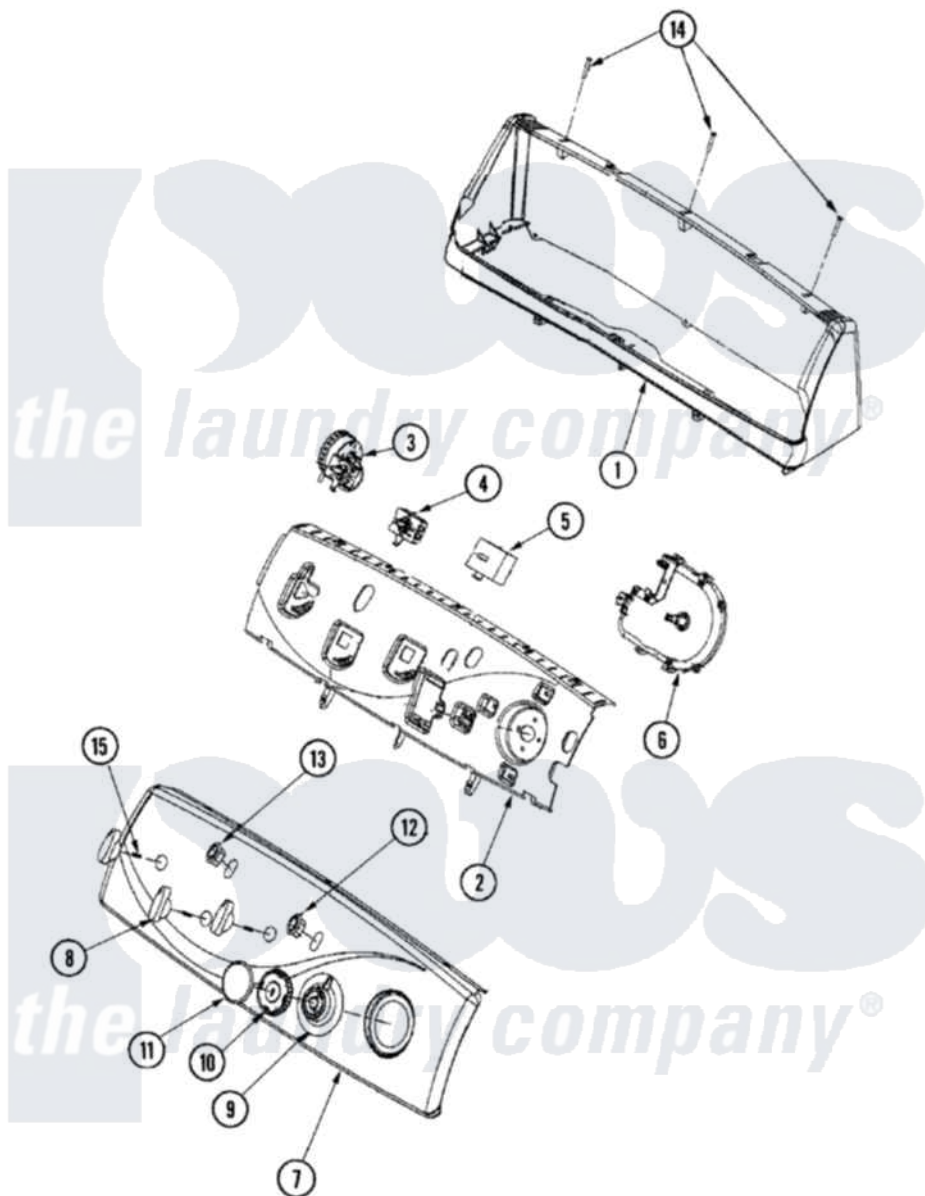

# Maytag MAV8601AWW 03 - CONTROL PANEL

Maytag [Residential Maytag MAV8601AWW Washer Parts](#) Parts Diagram 03 - CONTROL PANEL  
 Click on the part number to view part

Item	Original Part Number	Replaced By	Status	Part Description
1	22003960		Not Available	CONSOLE HOUSING (WHT)
2	<a href="#">22003955</a>			Switch Support
3	<a href="#">22004200</a>			Pressure Switch, Infinite
"	22003964	<a href="#">22004200</a>		Pressure Switch, Infinite
4	<a href="#">22003998</a>			4 Position Atc Temp Switch
5	<a href="#">22003994</a>			6 Pos. Rotary Speed Switch
6	<a href="#">33002917</a>			Screw, No.10-16
"	<a href="#">22004010</a>			Timer
"	<a href="#">22004309</a>			Timer
7	<a href="#">22004027</a>			Facia, Control Panel
8	22003988	<a href="#">22003987</a>		Control Knob White
"	<a href="#">22003987</a>			Control Knob White
9	22003953	<a href="#">22004165</a>		Timer Dial Skirt
10	<a href="#">22003993</a>			Timer Knob
11	<a href="#">22003989</a>			Timer Cap White
12	22003977	<a href="#">74010226</a>		Switch, Rocker W/Shield

13	<a href="#">22003986</a>			Rocker Switch On/Off
14	22003938	<a href="#">8534058</a>		Screw
15	22004050		Not Available	ENG. TOL. COMPENSATOR (SPACER)