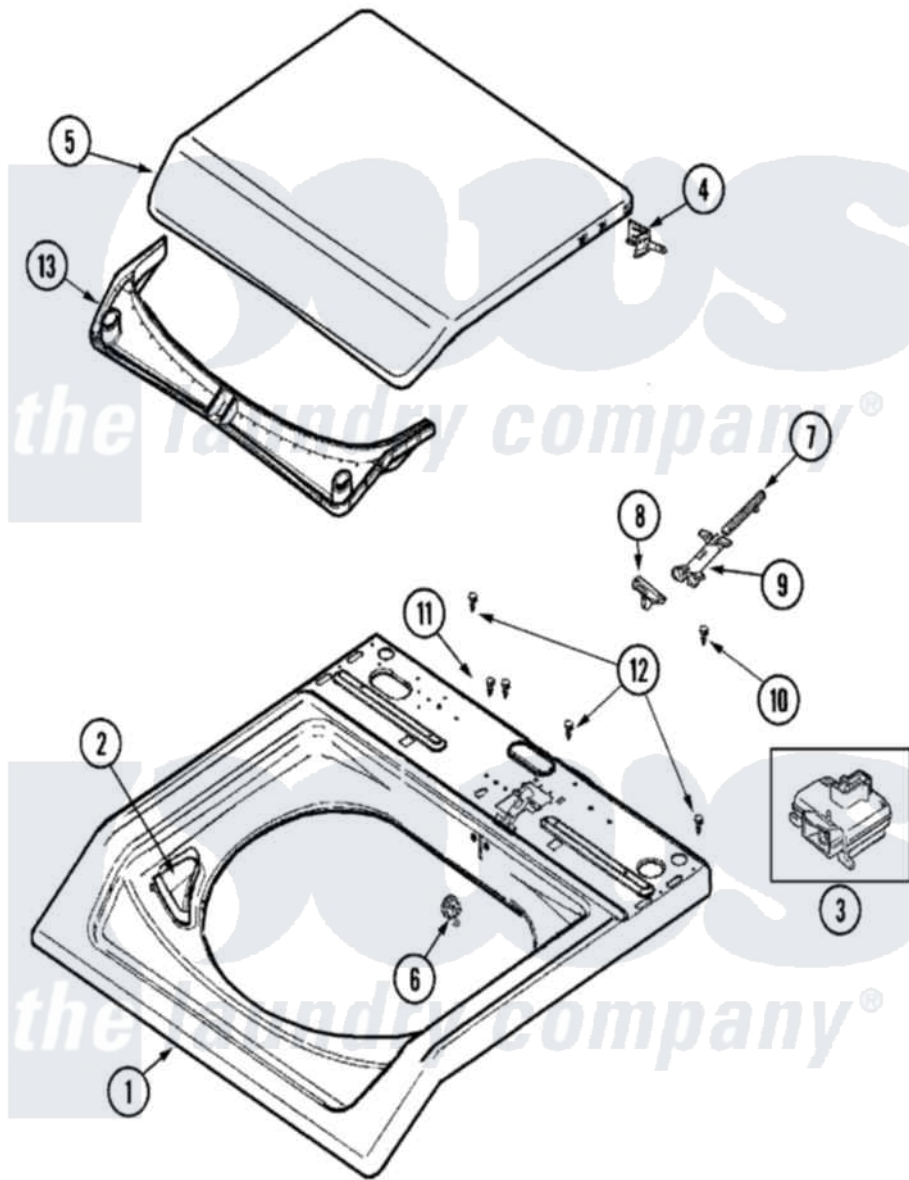

Maytag MAV8601AWW 05 - TOP

Maytag [Residential Maytag MAV8601AWW Washer Parts](#) Parts Diagram 05 - TOP
 Click on the part number to view part

Item	Original Part Number	Replaced By	Status	Part Description
1	22003468			Cover, Top
2	22004382			Bleach Cup
"	22004381			Bleach Cup
"	22002835			Cup, Bleach
3	22003804			Lid Switch
4	22002751			Hinge Pin
5	22004063			Lid As Pack Phase Iii
6	22002753			Bushing, Hinge
7	22002754			Plunger
8	22003941			Lid Cam
9	22002757			Guide Tube
10	2016090			Screw, Lid Switch To Bracket
11	22003217	3370225		Screw
12	Y22002339	8534058		Screw
13	22002967			Condensate Seal