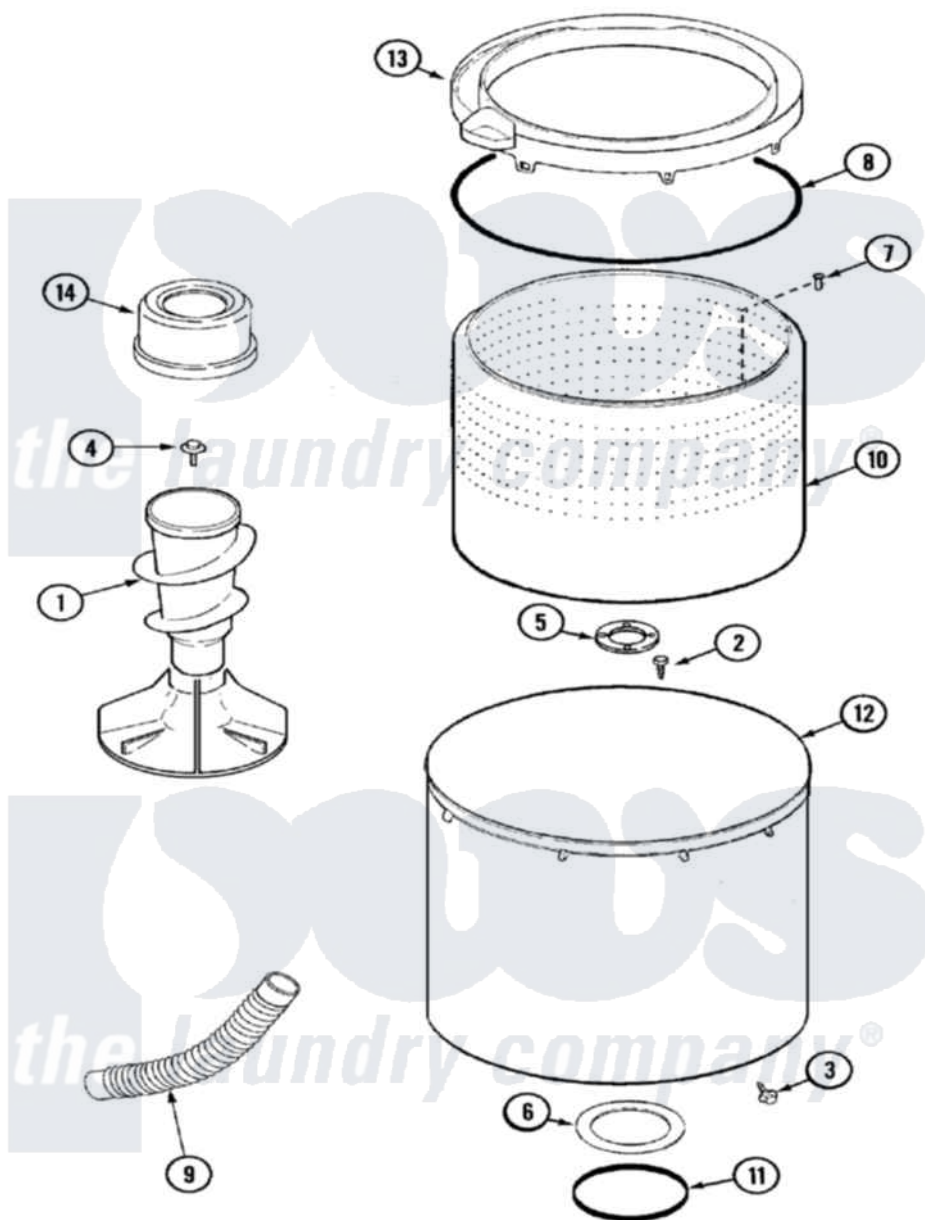

Maytag MAV8601AWW 07 - TUB

Maytag [Residential Maytag MAV8601AWW Washer Parts](#) Parts Diagram 07 - TUB
 Click on the part number to view part

Item	Original Part Number	Replaced By	Status	Part Description
1	22004043			Agitator/Auger Assembly
2	21001510	22002947		Bolt, Tub
3	22002933			Screw
4	25-7948	W10309247		Screw
5	22003434			Gasket, Hub/Bottom Isolator
6	35-3686			Gasket, Tub To Housing
7	22003647	3400504		Screw
8	35-2328			Seal, Tub Top
9	22003285			Hose, Tub To Pump
10	22003369	22003459		Spinner, Stainless
"	22003430			Washer, Nylon
"	22003595			Gasket, Isolator
"	22003647	3400504		Screw
"	22004240	22003459		Spinner, Stainless
"	22003498		Not Available	TOP SPINNER ASSEMBLY (AS-PACK)
11	35-2978			Seal, Tub/Housing

12	22003237	22003422	Hose, Air Dome
"	22002742		Tub Assembly
13	12002452		Tub Cover/Bleach Cup Kit
"	22004241	Not Available	TOP, SPINNER ASSY AS PK
"	22002736	22004385	Tub Cover
14	22003985		Softener Dispenser Assembly
15	22003458	22004398	Tub Block