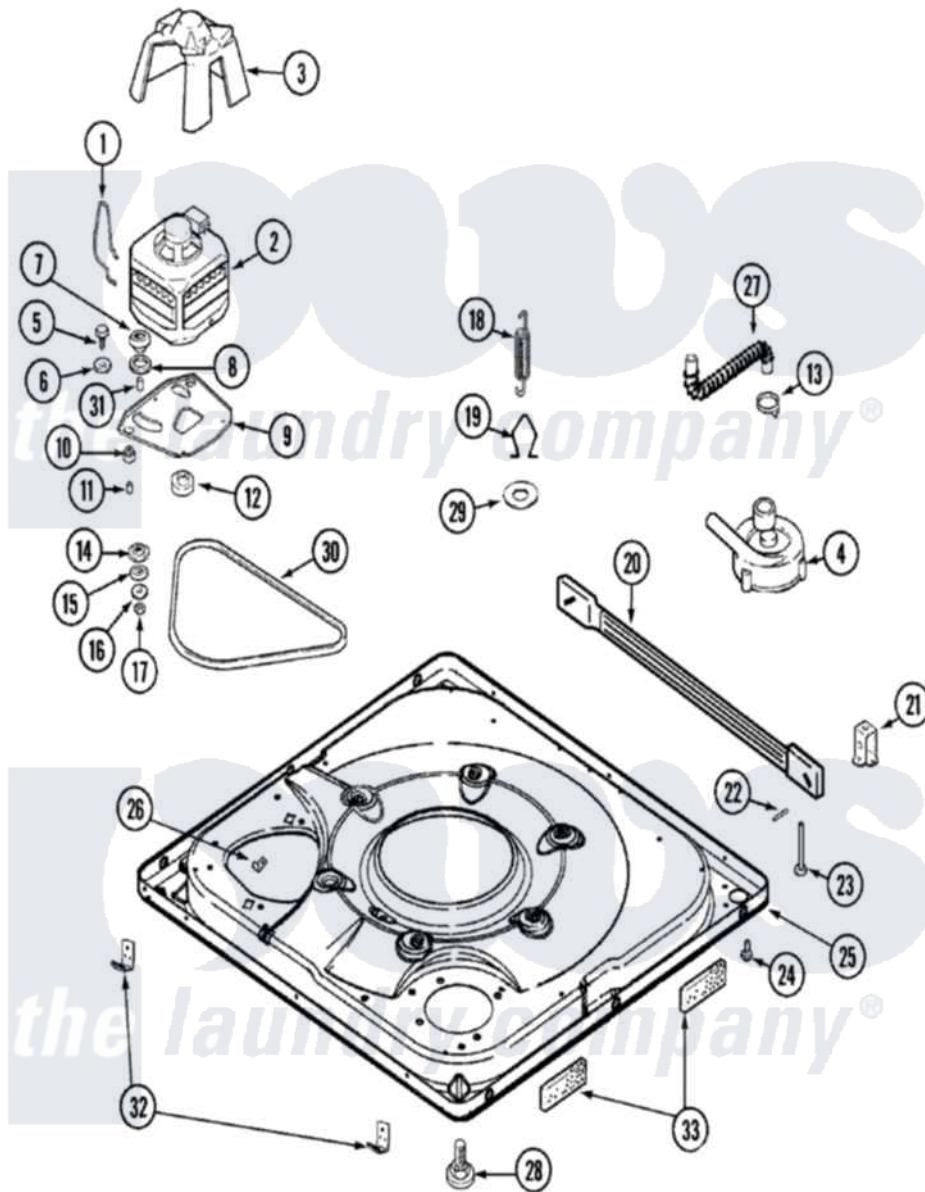

Maytag MAV8757AWQ 01 - BASE

Maytag [Residential Maytag MAV8757AWQ Washer Parts](#) Parts Diagram 01 - BASE
 Click on the part number to view part

Item	Original Part Number	Replaced By	Status	Part Description
1	22004376			Spring, Motor Pivot
2	21001516	21001950		MoTor, 2SP 1/2hp 120V/60Hz Hi-Tor
3	22002019			Screw, Wire Clip To Motor Cnt
"	22002721			Shield, Motor
4	22004055	8534097		Screw
"	21001873	35-6780		Pump-Water
5	25-7833	21001977		Screw
6	25-7834			Washer, Motor/Base Screw
7	33-9946			Isolator, Motor
8	35-3570			Washer, Motor Pivot
9	21001366	21001783		Plate And Screw Assembly
"	35-2065			Pad, Motor Plate
10	22004348			Slide, Motor Pivot
"	35-3646			Isolator, Motor Plate
11	25-7831			Spacer, Mounting
				MoTor, 2SP 1/2hp 120V/60Hz

12	22004297	21001950	MoTor, 2SP 1/2hp 120V/60Hz Hi-Tor
"	21001506	21001950	MoTor, 2SP 1/2hp 120V/60Hz Hi-Tor
13	22002853	285655	Clamp, Hose
14	35-3571		Slide, Motor Pivot
15	33-9967		Washer, Motor Isolator
16	25-7047		Washer, Flat
17	25-7325	Y707702	Locknut
18	21001598		Spring, Suspension
19	21001166		Hook, Suspension Spring
20	21001754	21001881	Bar, Stabilizer
21	35-2046		Bracket, Stabilizer
23	35-3020	22004469	Leg And Foot Self Stabilizing
24	33002190		SCrew, C BraCe, BraCket, Cabinet
25	22002781		Pad, Sound Deflector
"	22003390		Base
26	25-7845		Speednut, Motor
27	22003285		Hose, Tub To Pump
28	25001119		Foot And Pad Assembly
29	Y25-7951		Washer, Suspension Hook
30	22003483		Belt, Drive
31	25-7830		Spacer
32	22002239		Clip, Front Panel
"	33002190		SCrew, C BraCe, BraCket, Cabinet
"	22002966	692771	Nut, Idler Bracket To Base
33	22002782		Pad, Foam