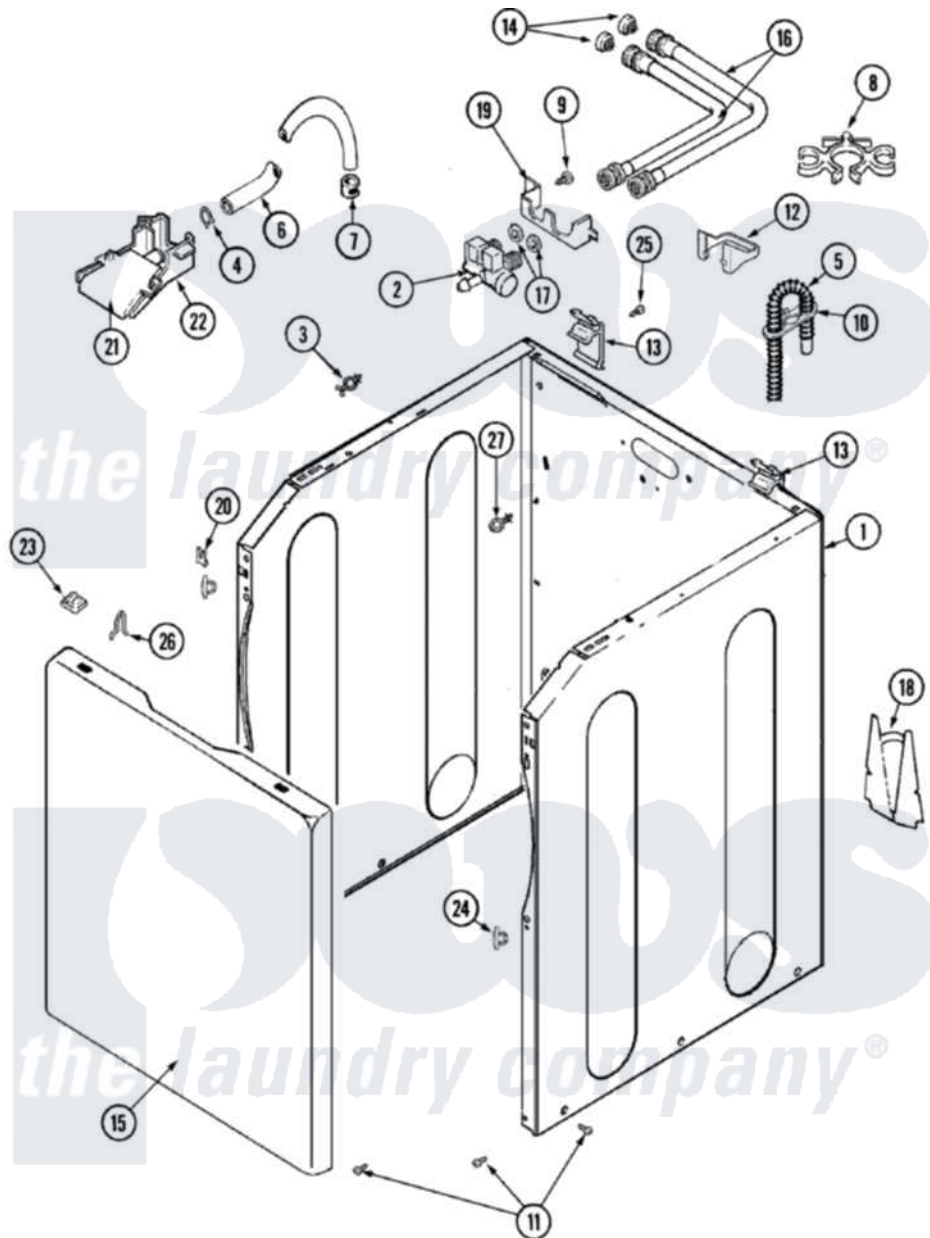

Maytag MAV8757AWQ 02 - CABINET

Maytag [Residential Maytag MAV8757AWQ Washer Parts](#) Parts Diagram 02 - CABINET

Click on the part number to view part

Item	Original Part Number	Replaced By	Status	Part Description
1	22002839			Brace, Cabinet
"	33002190			SCrew, C BraCe, BraCket, Cabinet
"	22003554			Cabinet Assembly
"	22002840			Brace, Cabinet
2	22003372	12002158		Valve-Inlet
3	22002852	22003298		Retainer, Wire
4	22002838	285655		Clamp, Hose
5	22003410			Hose, Drain
"	22003596	285655		Clamp, Hose
6	22002761			Hose, Injector
7	216169	596669		Clamp, Manifold
8	22002765			Clip, Hose
9	33002190			SCrew, C BraCe, BraCket, Cabinet
10	22002701	22003814		Retainer, Drain Hose
11	22003400	213007		Xfor Cabinet See Cabinet,

11	22003409	213007	Back
12	22003429		Retainer, Fill Hose
13	22003367	22004095	Hinge, Plastic
14	200961	12001413	Strainer And Washer Kit
15	Y22002738		Panel, Front
"	22002293	22003511	Insulation
"	22002854	22003512	Insulation, Cabinet
"	33002190		SCrew, C BraCe, BraCket, Cabinet
16	22002764	12001901	Kit-Inlet Hose Assembly
"	22002763	12001900	Kit-Inlet Hose Assembly
"	22002960		Strainer, Washer Inlet
17	Y013783		Washer, Inlet Hose
18	22002704		Cover, Drain Hose
"	33002190		SCrew, C BraCe, BraCket, Cabinet
19	22003376		Bracket, Water Valve
20	22002748	204439	Screw And Fstner Assembly
21	22003374		Upper Water Injector, Flume
22	22004053		Lower Injector, Flume
"	22003375	22004053	Lower Injector, Flume
23	22002013		Stop, Shipping
24	22002965	Y12001702	Kit- Plast
25	22001995		Screw Note: Screw, Tumbler Front And Shroud
26	22003086		Clip, Air Dome Hose
"	25-7220		Clip, Cabinet Top