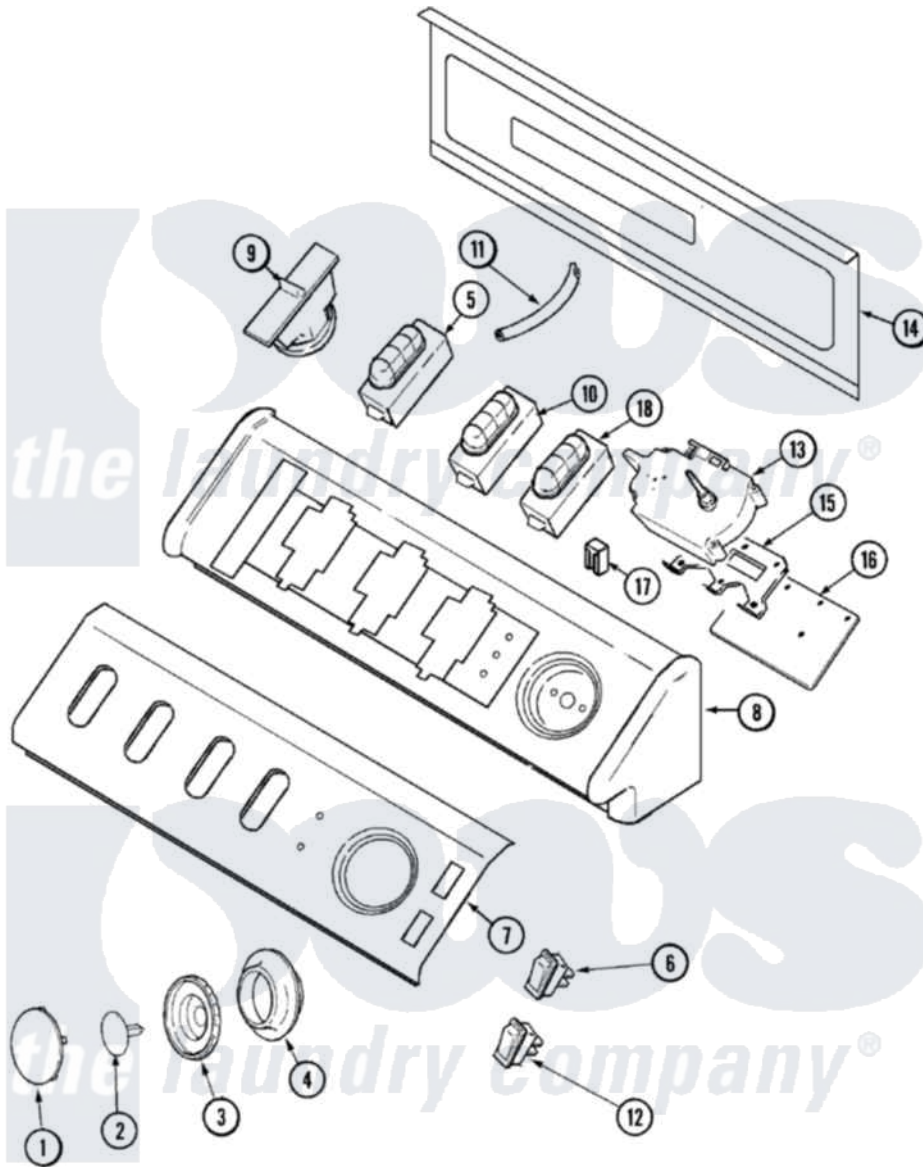

# Maytag MAV8757AWQ 03 - CONTROL PANEL

Maytag Residential Maytag MAV8757AWQ Washer Parts Parts Diagram 03 - CONTROL PANEL

[Click on the part number to view part](#)

Item	Original Part Number	Replaced By	Status	Part Description
1	<a href="#">33002347</a>			Timer Knob Insert/Cap
2	<a href="#">22002997</a>			Pin, Locking
3	22002996	<a href="#">22003952</a>		Knob, Timer
4	22003005	<a href="#">27001191</a>		Skirt, Timer Knob
5	<a href="#">22003006</a>			Switch,
6	<a href="#">22002816</a>			Switch, Rocker
7	22003874	<a href="#">22003508</a>		Panel, Control
8	22002925	<a href="#">3370225</a>		Screw
"	33002327	<a href="#">37001115</a>		Console
9	22003461		Not Available	PAD, PRESSURE SWITCH
"	<a href="#">22002804</a>			Switch, Pressure
10	22002711		Not Available	SWITCH, 4 BUTTON OPTION / WHT
11	22003237	<a href="#">22003422</a>		Hose, Air Dome
12	<a href="#">22002815</a>			Switch, Rocker
13	<a href="#">22003500</a>			Timer
14	22002529		Not Available	CONSOLE BACK PANEL

"	Y22002339	<a href="#">8534058</a>	Screw
15	<a href="#">22003003</a>		Bracket, Atc / Timer
16	22003009	<a href="#">22003617</a>	Control-Elec
17	<a href="#">22001948</a>		Lens, Indicator Light
"	<a href="#">903115</a>		Lock Light