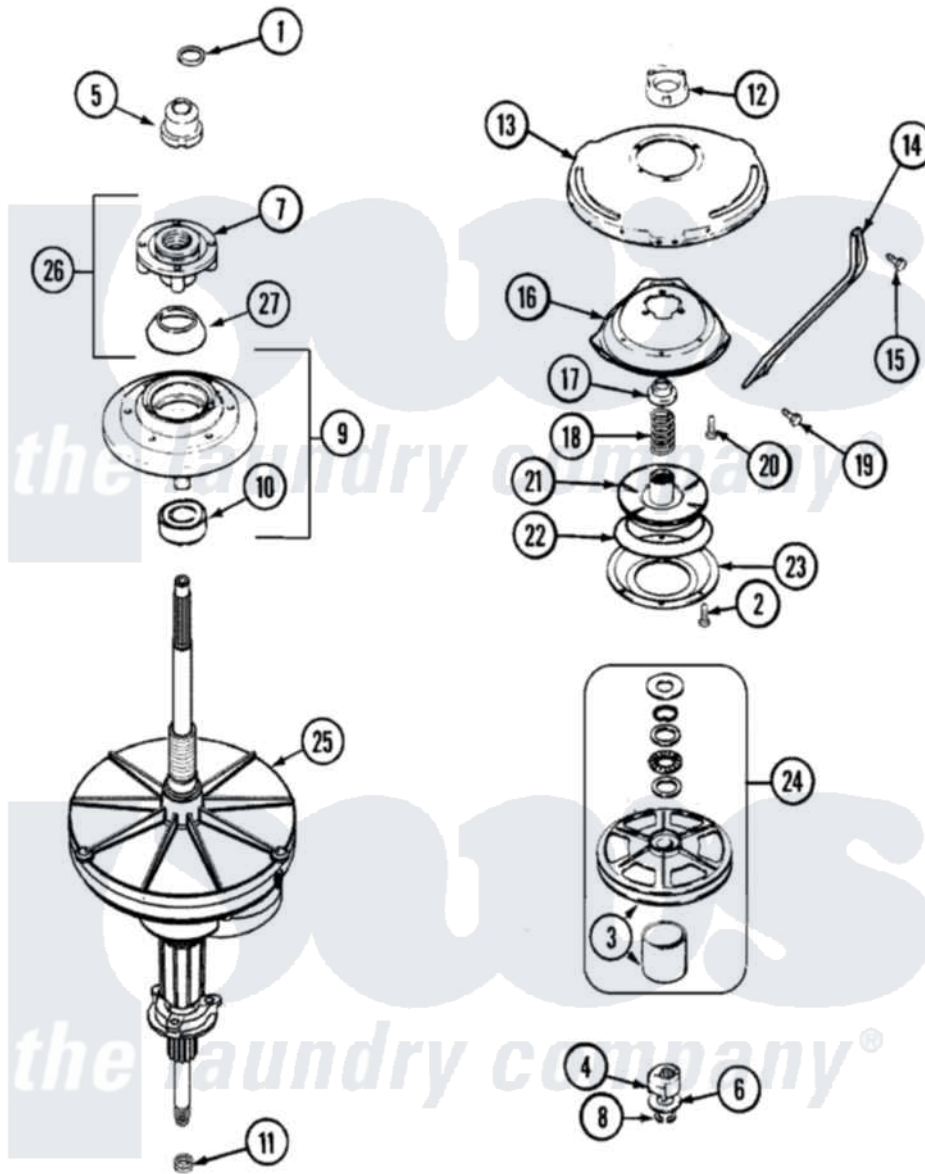

Maytag MAV8757AWW 06 - TRANSMISSION

Maytag [Residential Maytag MAV8757AWW Washer Parts](#) Parts Diagram 06 - TRANSMISSION
 Click on the part number to view part

Item	Original Part Number	Replaced By	Status	Part Description
1	25-7941			"O" Ring, Agr Drive Shaft
2	21001065			Screw, No.10-24 x .50 Hxnibhd
3	12001797	12002213		Thrust Bearing Kit
4	LA-2007	12002213		Thrust Bearing Kit
5	21001533	35-5655-1		Seal
6	35-2132			Washer, 1.25ODX.530IDX.032
"	35-2082			Washer, 1.25ODX.530IDX.062
7	21001515	12001598		Tub Seal Assembly--W
8	25-7854			Ring, Retaining
9	12001598			Tub Seal Assembly--W
10	35-2205			Bearing, Spin
11	35-2010	207843		Lip Seal Repair Kit
12	21001511	12001562		Bearing Assembly
"	35-2205			Bearing, Spin
13	21001518			Support, Tub
14	21001532			Brace, Tub

15	25-7895	21001858	Screw 5/16-18 x 1/2
16	21001163		Housing, Suspension
17	35-2017		Retainer, Brake Spring
18	31001285	21001910	Spring, Brake
19	25-7930	21001858	Screw 5/16-18 x 1/2
20	21001509		Screw, High Performance Plastic
21	35-2948	35-6714	Brake Roto
22	21001161	21002026	Snubber
23	35-2018	35-6918	Stator, Brake
24	12500036	12002213	Thrust Bearing Kit
25	21001867	35-6615	Ht TranS S
"	21001867	35-6615	Ht TranS S
"	21001536	35-6615	Ht TranS S
26	21001508	12001561	Bearing And Seal Housing Assembly
"	21001868	W10219156	Tub Seal
"	21001868	W10219156	Tub Seal
27	35-2974		Tub Seal/Hub Assembly