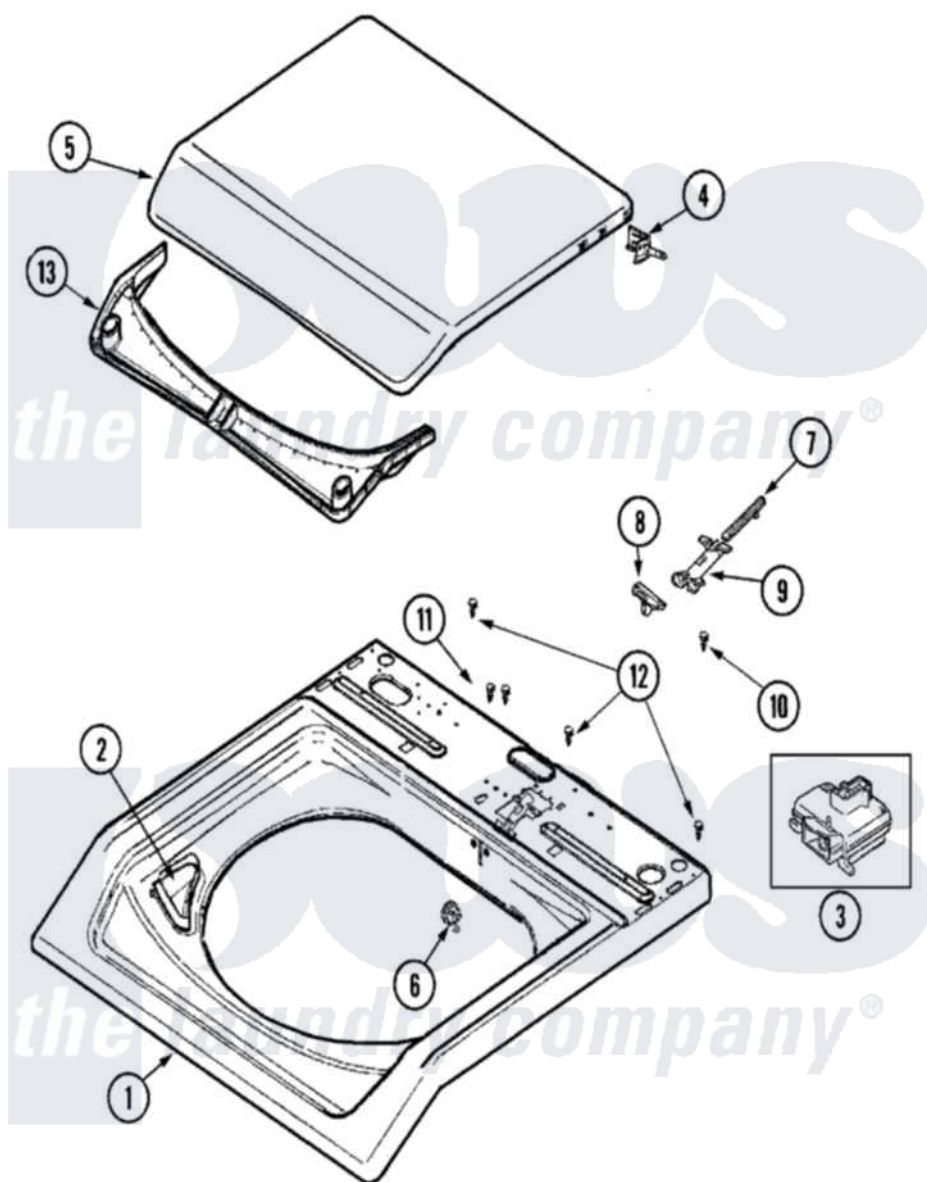

Maytag MAV9501EWQ 05 - TOP

Maytag [Residential Maytag MAV9501EWQ Washer Parts](#) Parts Diagram 05 - TOP
 Click on the part number to view part

Item	Original Part Number	Replaced By	Status	Part Description
1	22003469			Cover, Top
2	22002802	22002835		Cup, Bleach
3	22003804			Lid Switch
4	22002752			Hinge Pin
5	22004110			Lid As-Pk Phase Ii
6	22002753			Bushing, Hinge
7	22002754			Plunger
8	22003942			Lid Cam
9	22002757			Guide Tube
10	2016090			Screw, Lid Switch To Bracket
11	22003217	3370225		Screw
12	Y22002339	8534058		Screw
13	22002766			Condensate Seal