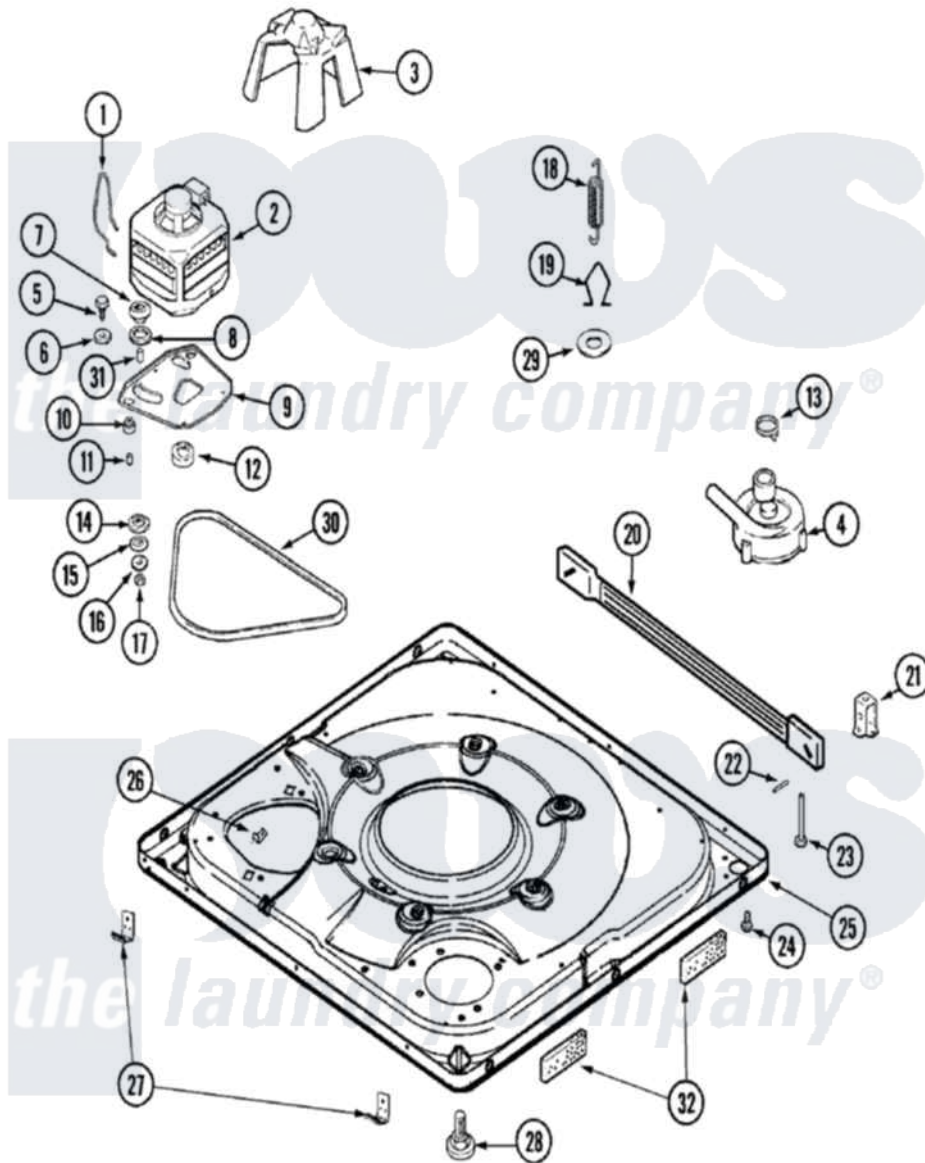

Maytag MAV9501EWW 01 - BASE

Maytag [Residential Maytag MAV9501EWW Washer Parts](#) Parts Diagram 01 - BASE
 Click on the part number to view part

Item	Original Part Number	Replaced By	Status	Part Description
1	22004376			Spring, Motor Pivot
2	21001506	21001950		MoTor, 2SP 1/2hp 120V/60Hz Hi-Tor
"	22004297	21001950		MoTor, 2SP 1/2hp 120V/60Hz Hi-Tor
"	21001750	21001950		MoTor, 2SP 1/2hp 120V/60Hz Hi-Tor
3	22002019			Screw, Wire Clip To Motor Cnt
"	22002721			Shield, Motor
4	22004055	8534097		Screw
"	21001873	35-6780		Pump-Water
"	22003438			Sleeve, Pump
5	25-7833	21001977		Screw
6	25-7834			Washer, Motor/Base Screw
7	33-9946			Isolator, Motor
8	35-3570			Washer, Motor Pivot
9	35-2065			Pad, Motor Plate

"	21001366	21001783	Plate And Screw Assembly
"	22003817	3370225	Screw
10	22004348		Slide, Motor Pivot
"	35-3646		Isolator, Motor Plate
"	35-3571		Slide, Motor Pivot
11	25-7831		Spacer, Mounting
12	33-9946		Isolator, Motor
13	22002853	285655	Clamp, Hose
14	35-3571		Slide, Motor Pivot
15	33-9967		Washer, Motor Isolator
16	25-7047		Washer, Flat
17	25-7325	Y707702	Locknut
18	21001598		Spring, Suspension
19	21001166		Hook, Suspension Spring
20	21001754	21001881	Bar, Stabilizer
21	35-2046		Bracket, Stabilizer
22	35-2052		Pin, Stabilizer
23	35-3020	22004469	Leg And Foot Self Stabalizing
24	33002190		SCrew, C BraCe, BraCket, Cabinet
25	22003390		Base
"	22003817	3370225	Screw
26	25-7845		Speednut, Motor
27	33002190		SCrew, C BraCe, BraCket, Cabinet
"	22004045		Clip, Lower Front Panel
"	22002239		Clip, Front Panel
28	25001119		Foot And Pad Assembly
29	Y25-7951		Washer, Suspension Hook
30	22003483		Belt, Drive
31	25-7830		Spacer
32	22002782		Pad, Foam