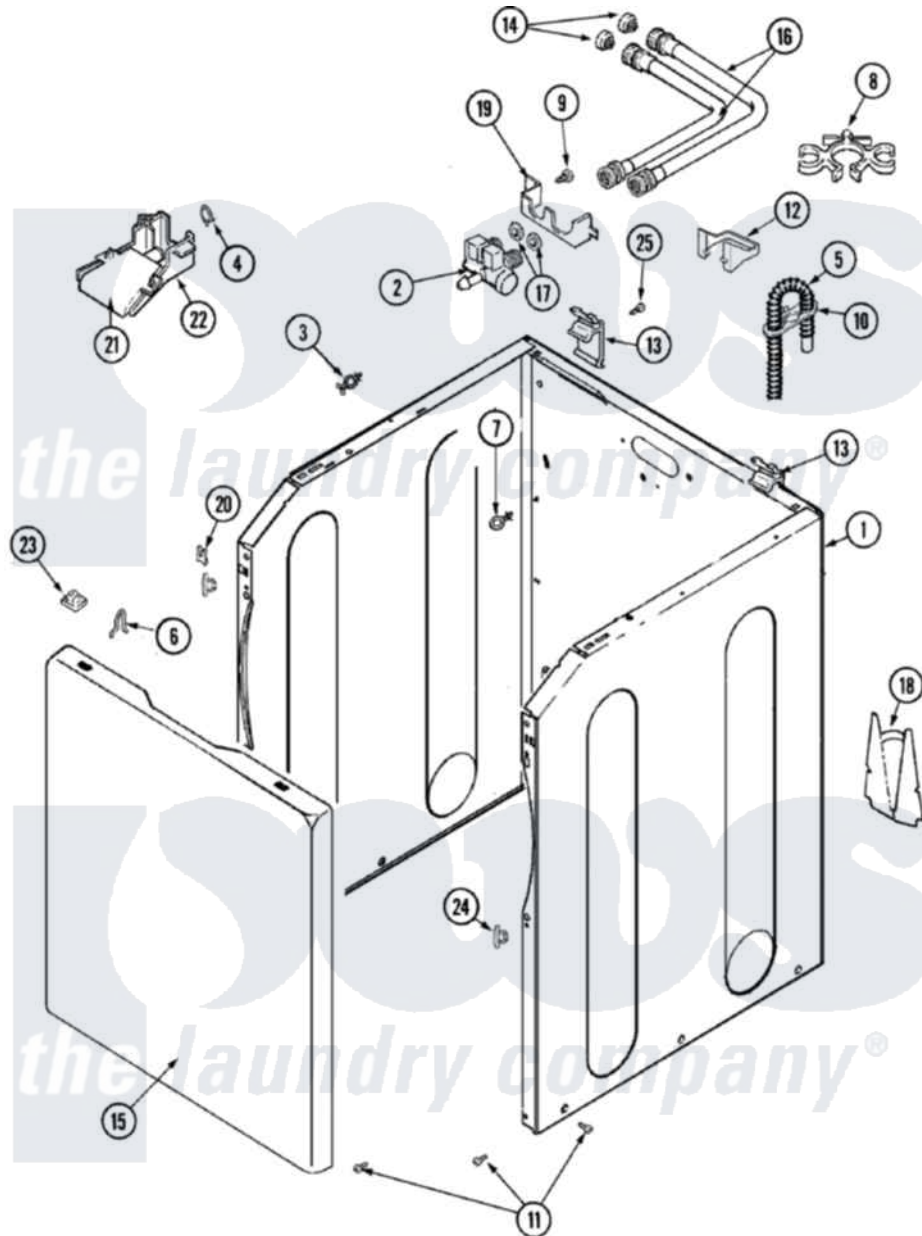

# Maytag MAV9501EWW 02 - CABINET

Maytag [Residential Maytag MAV9501EWW Washer Parts](#) Parts Diagram 02 - CABINET

[Click on the part number to view part](#)

Item	Original Part Number	Replaced By	Status	Part Description
1	<a href="#">33002190</a>			SCrew, C BraCe, BraCket, Cabinet
"	<a href="#">22003553</a>			Cabinet Assembly
2	<a href="#">22004251</a>			Water Valve Shield
"	22004191	<a href="#">22004333</a>		Water Valve 60/40
"	22003372	<a href="#">12002158</a>		Valve-Inlet
3	22002852	<a href="#">22003298</a>		Retainer, Wire
4	22002838	<a href="#">285655</a>		Clamp, Hose
5	12001586	<a href="#">76660</a>		Break-Sphn
"	22003596	<a href="#">285655</a>		Clamp, Hose
"	<a href="#">22003410</a>			Hose, Drain
6	<a href="#">25-7220</a>			Clip, Cabinet Top
7	<a href="#">22003086</a>			Clip, Air Dome Hose
8	<a href="#">22002765</a>			Clip, Hose
9	<a href="#">33002190</a>			SCrew, C BraCe, BraCket, Cabinet
10	<a href="#">22003814</a>			Retainer, Drain Hose