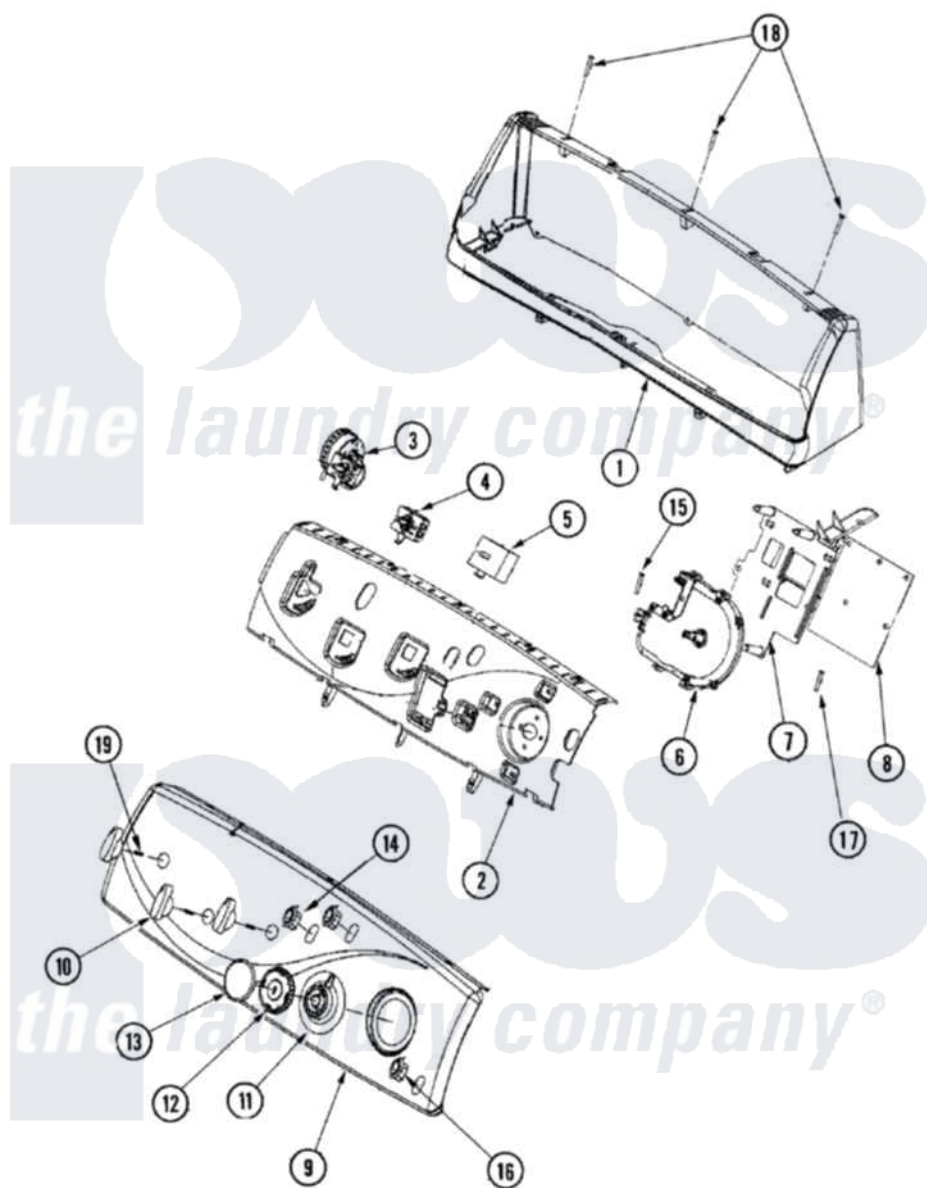

# Maytag MAV9501EWW 03 - CONTROL PANEL

Maytag [Residential Maytag MAV9501EWW Washer Parts](#) Parts Diagram 03 - CONTROL PANEL  
 Click on the part number to view part

Item	Original Part Number	Replaced By	Status	Part Description
1	22003960		Not Available	CONSOLE HOUSING (WHT)
2	<a href="#">22003955</a>			Switch Support
3	<a href="#">22004072</a>			Infinite Pressure Switch
4	<a href="#">22004266</a>			Switch, 4 Temp Rotary
"	<a href="#">22003961</a>			4 Position Rotary Temp Switch 5
5	<a href="#">22003994</a>			6 Pos. Rotary Speed Switch
6	<a href="#">22004073</a>			Timer
"	<a href="#">33002917</a>			Screw, No.10-16
7	<a href="#">22003983</a>			Act Timer Bracket
8	<a href="#">22004106</a>			Temp Control Board
9	22004074		Not Available	FACIA, CONTROL PANEL (WHT)
10	<a href="#">22003987</a>			Control Knob White
11	22003953	<a href="#">22004165</a>		Timer Dial Skirt
12	<a href="#">22003993</a>			Timer Knob
13	<a href="#">22003989</a>			Timer Cap White

14	<a href="#">22003978</a>		Switch, Rocker
"	22003977	<a href="#">74010226</a>	Switch, Rocker W/Shield
15	33001855	<a href="#">33002917</a>	Screw, No.10-16
16	<a href="#">22003981</a>		Switch, Momentary Rocker
17	911266	Not Available	SCREW, STRAINER TO PUMP
18	22003938	<a href="#">8534058</a>	Screw