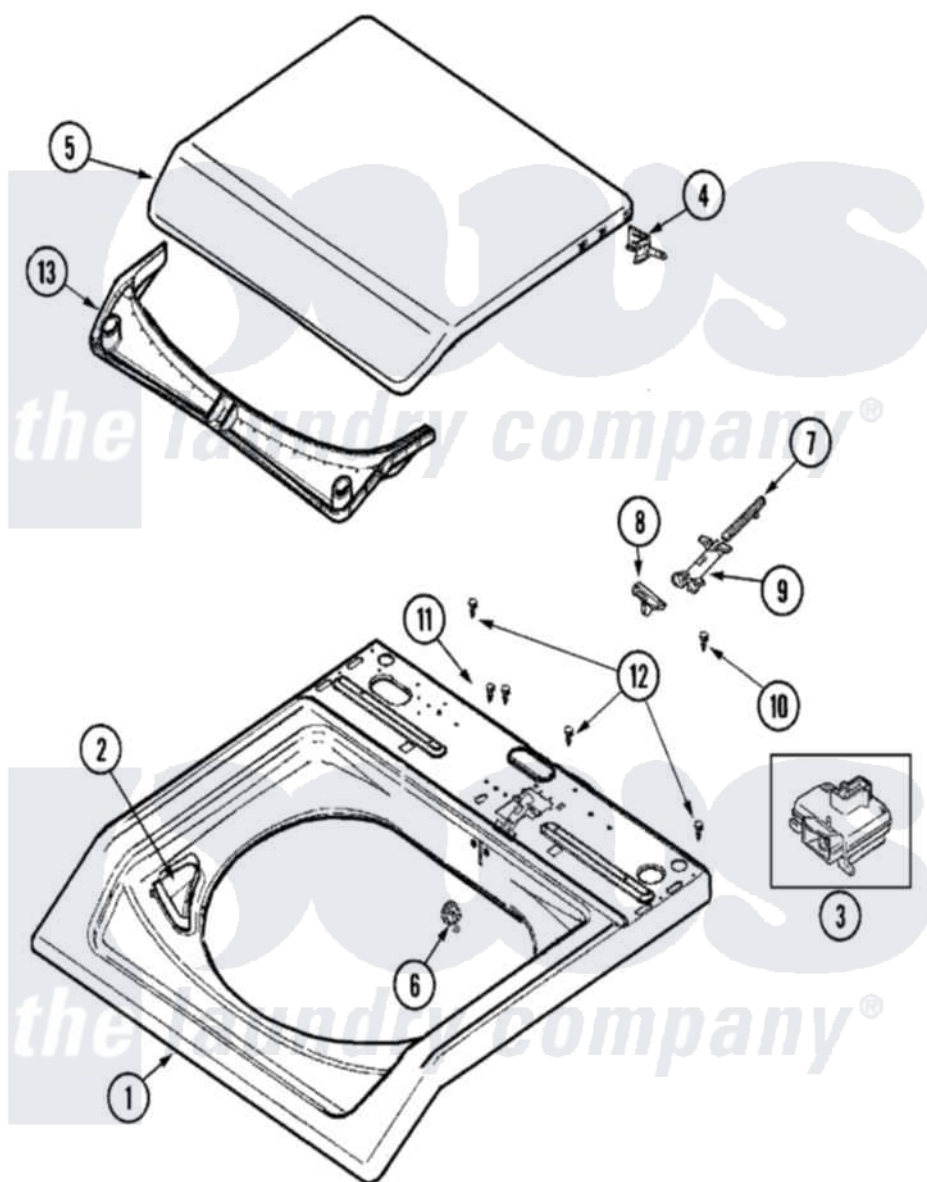

Maytag MAV9501EWW 05 - TOP

Maytag [Residential Maytag MAV9501EWW Washer Parts](#) Parts Diagram 05 - TOP
 Click on the part number to view part

Item	Original Part Number	Replaced By	Status	Part Description
1	22003468			Cover, Top
2	22002835			Cup, Bleach
3	22003804			Lid Switch
4	22002751			Hinge Pin
5	22004109			Lid As-Pk Phase Ii
6	22002753			Bushing, Hinge
7	22002754			Plunger
8	22003941			Lid Cam
9	22002757			Guide Tube
10	2016090			Screw, Lid Switch To Bracket
11	22003217	3370225		Screw
12	Y22002339	8534058		Screw
13	22002967			Condensate Seal