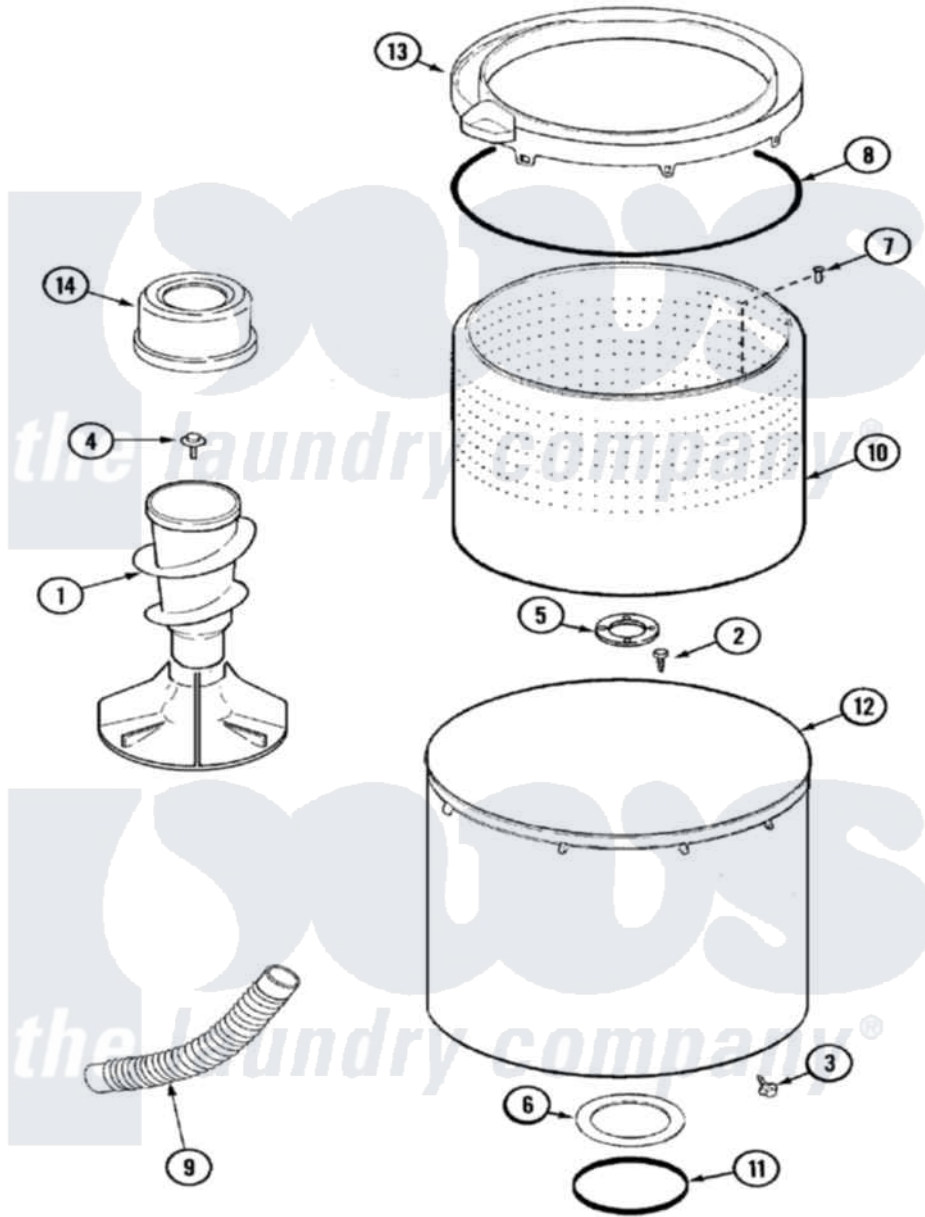

Maytag MAV9501EWW 07 - TUB

Maytag [Residential Maytag MAV9501EWW Washer Parts](#) Parts Diagram 07 - TUB
 Click on the part number to view part

Item	Original Part Number	Replaced By	Status	Part Description
1	22004043			Agitator/Auger Assembly
2	21001510	22002947		Bolt, Tub
3	22002933			Screw
4	25-7948	W10309247		Screw
5	22003434			Gasket, Hub/Bottom Isolator
6	35-3686			Gasket, Tub To Housing
7	22003647	3400504		Screw
8	35-2328			Seal, Tub Top
9	22003285			Hose, Tub To Pump
10	22003368	22003459		Spinner, Stainless
"	22003430			Washer, Nylon
"	22003459			Spinner, Stainless
"	22003647	3400504		Screw
"	22004240	22003459		Spinner, Stainless
11	35-2978			Seal, Tub/Housing
12	22003237	22003422		Hose, Air Dome

"	22002742		Tub Assembly
13	22004241	Not Available	TOP, SPINNER ASSY AS PK
"	22002736	22004385	Tub Cover
14	22003985		Softener Dispenser Assembly
15	22003458	22004398	Tub Block