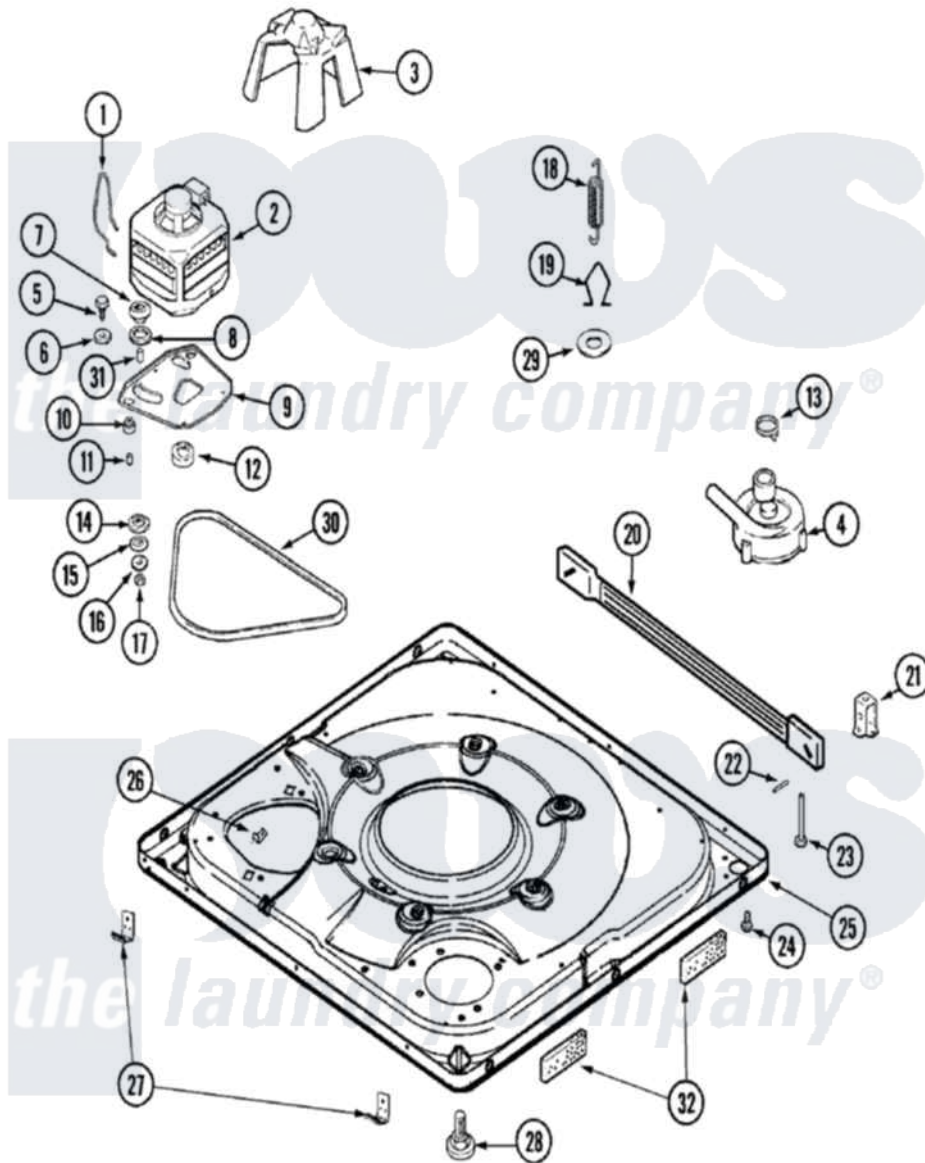

Maytag MAV9504EWW 01 - BASE

Maytag [Residential Maytag MAV9504EWW Washer Parts](#) Parts Diagram 01 - BASE
 Click on the part number to view part

Item	Original Part Number	Replaced By	Status	Part Description
1	22004376			Spring, Motor Pivot
2	21001506	21001950		MoTor, 2SP 1/2hp 120V/60Hz Hi-Tor
"	22004297	21001950		MoTor, 2SP 1/2hp 120V/60Hz Hi-Tor
"	21001950			MoTor, 2SP 1/2hp 120V/60Hz Hi-Tor
3	22002019			Screw, Wire Clip To Motor Cnt
"	22002721			Shield, Motor
4	22004055	8534097		Screw
"	21001873	35-6780		Pump-Water
"	22003438			Sleeve, Pump
5	25-7833	21001977		Screw
6	25-7834			Washer, Motor/Base Screw
7	33-9946			Isolator, Motor
8	35-3570			Washer, Motor Pivot
9	35-2065			Pad, Motor Plate

"	21001366	21001783	Plate And Screw Assembly
"	22003817	3370225	Screw
10	22004348		Slide, Motor Pivot
"	35-3646		Isolator, Motor Plate
11	25-7831		Spacer, Mounting
12	33-9946		Isolator, Motor
13	22002853	285655	Clamp, Hose
14	35-3571		Slide, Motor Pivot
15	33-9967		Washer, Motor Isolator
16	25-7047		Washer, Flat
17	25-7325	Y707702	Locknut
18	21001598		Spring, Suspension
19	21001166		Hook, Suspension Spring
20	21001754	21001881	Bar, Stabilizer
21	35-2046		Bracket, Stabilizer
22	35-2052		Pin, Stabilizer
23	35-3020	22004469	Leg And Foot Self Stabalizing
24	33002190		SCrew, C BraCe, BraCket, Cabinet
25	22003817	3370225	Screw
"	22002781		Pad, Sound Deflector
"	22003390		Base
26	25-7845		Speednut, Motor
27	33002190		SCrew, C BraCe, BraCket, Cabinet
"	22002239		Clip, Front Panel
"	22004045		Clip, Lower Front Panel
28	35-3507	25001119	Foot And Pad Assembly
29	Y25-7951		Washer, Suspension Hook
30	22003483		Belt, Drive
31	25-7830		Spacer
32	22002782		Pad, Foam