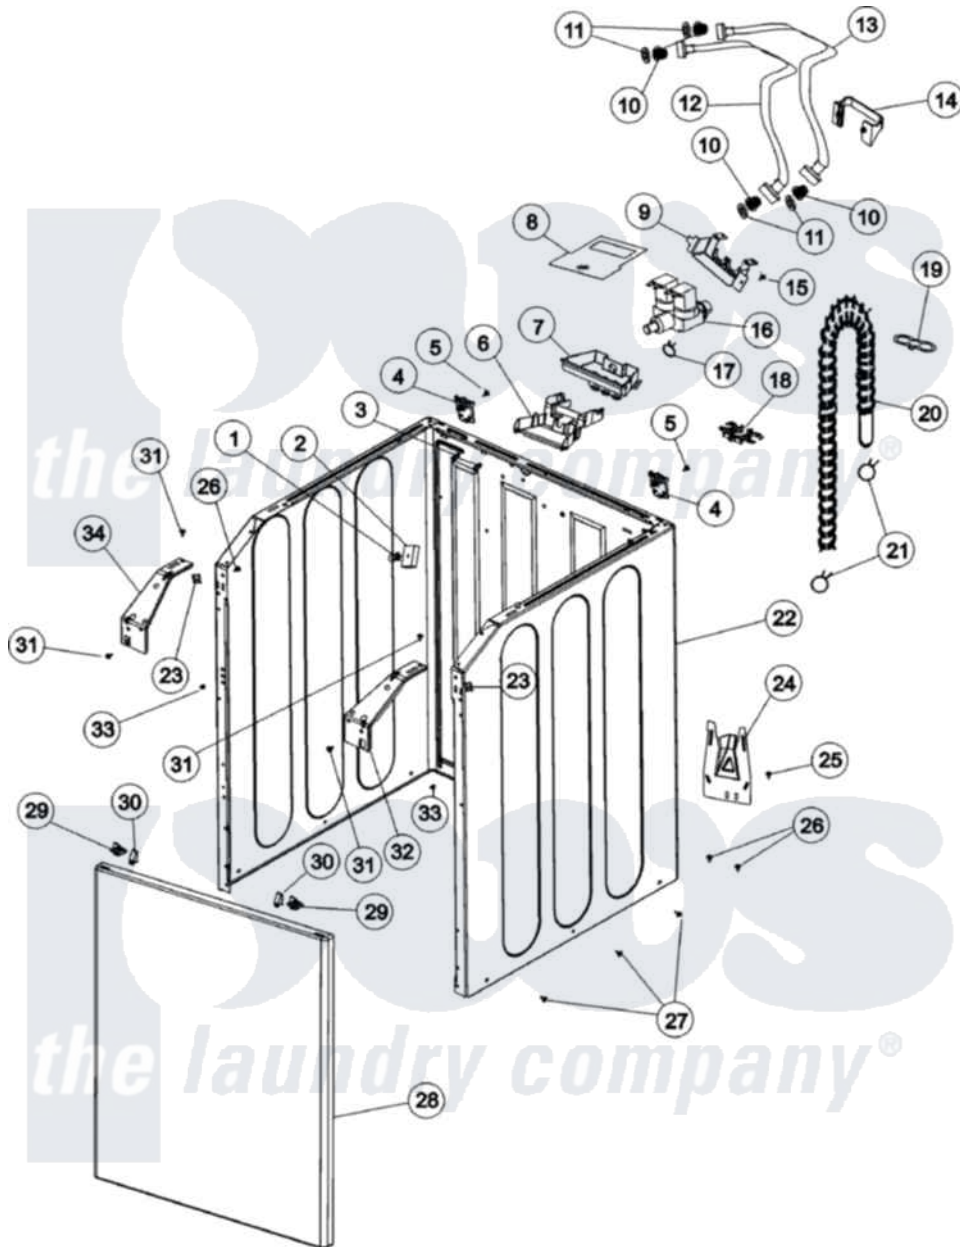

Maytag MAV9504EWW 02 - CABINET

Maytag [Residential Maytag MAV9504EWW Washer Parts](#) Parts Diagram 02 - CABINET
 Click on the part number to view part

Item	Original Part Number	Replaced By	Status	Part Description
1	22003086			Clip, Air Dome Hose
2	22003461		Not Available	PAD, PRESSURE SWITCH
3	22003298			Retainer, Wire
4	22004095			Hinge, Plastic
5	22001995			Screw Note: Screw, Tumbler Front And Shroud
6	22004053			Lower Injector, Flume
7	22004361		Not Available	UPPR INJECTOR/THERMOSTAT ASSY
8	22004251			Water Valve Shield
9	22003376			Bracket, Water Valve
10	22002960			Strainer, Washer Inlet
11	Y013783			Washer, Inlet Hose
12	21001316			Hose, Inlet
13	33-7891	89503		Hose-Inlet
14	22003429			Retainer, Fill Hose

15	22002300	9740848	Screw, Mixing Valve Mounting
16	22004333		Water Valve 60/40
17	22002838	285655	Clamp, Hose
18	22002765		Clip, Hose
19	22003814		Retainer, Drain Hose
20	22003410		Hose, Drain
21	22003596	285655	Clamp, Hose
22	22003553		Cabinet Assembly
23	213280	204439	Screw And Fstner Assembly
24	22002704		Cover, Drain Hose
25	Y313561		Screw---NA
26	33002190		SCrew, C BraCe, BraCket, Cabinet
27	22003409	213007	Xfor Cabinet See Cabinet, Back
28	22002737		Panel, Front
29	22002013		Stop, Shipping
30	25-7220		Clip, Cabinet Top
31	22003735		Screw, No.10-16 x 1/2 Ab Truss
32	22002839		Brace, Cabinet
33	22002965	Y12001702	Kit- Plast
34	22002840		Brace, Cabinet