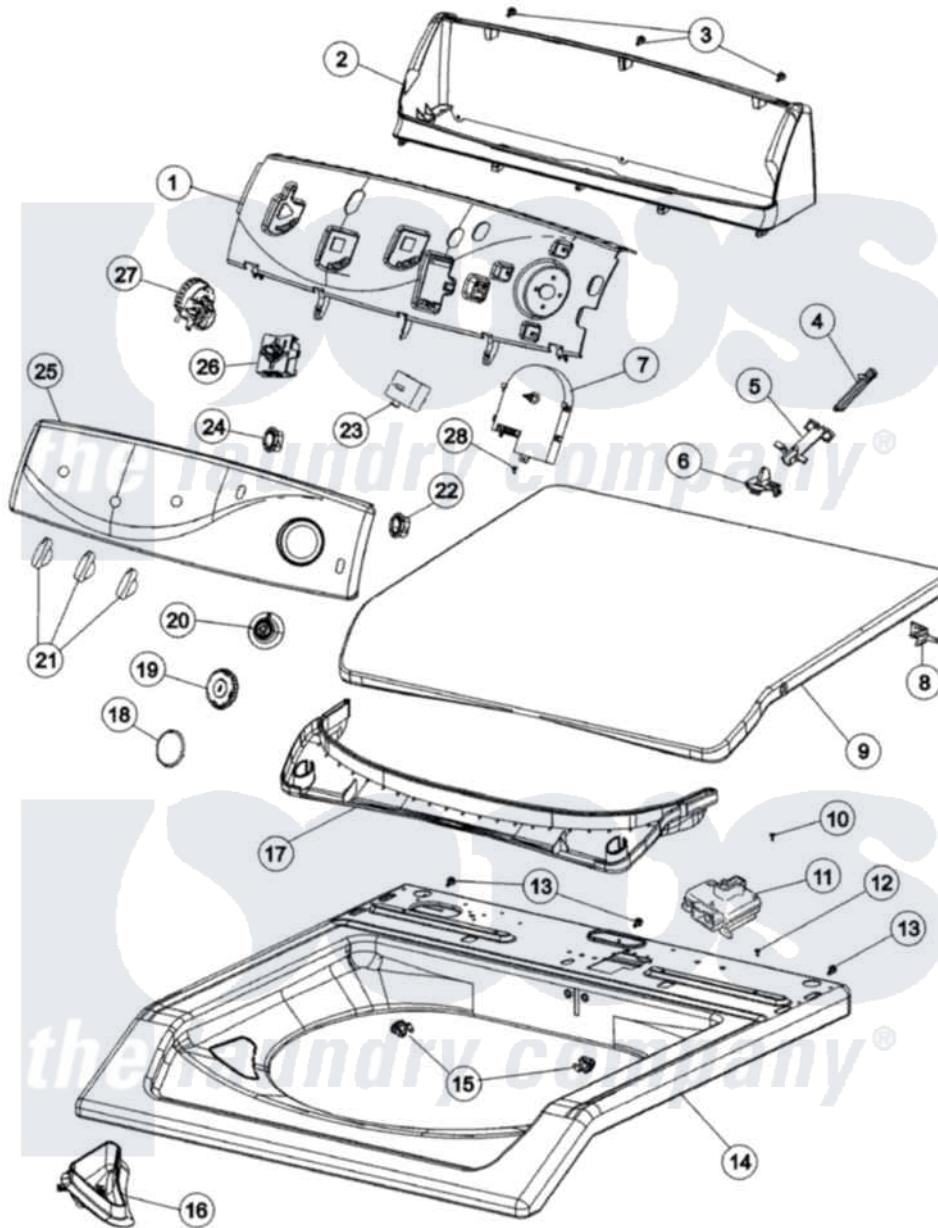

Maytag MAV9504EWW 03 - CONTROL PANEL & TOP

Maytag Residential Maytag MAV9504EWW Washer Parts Parts Diagram 03 - CONTROL PANEL & TOP
 Click on the part number to view part

Item	Original Part Number	Replaced By	Status	Part Description
1	22003955			Switch Support
2	22003960		Not Available	CONSOLE HOUSING (WHT)
3	22003938	8534058		Screw
4	22002754			Plunger
5	22002757			Guide Tube
6	22003941			Lid Cam
7	22004073			Timer
8	22002751			Hinge Pin
9	22004063			Lid As Pack Phase Iii
10	2016090			Screw, Lid Switch To Bracket
11	22003804			Lid Switch
12	22003817	3370225		Screw
13	22003938	8534058		Screw
14	22003468			Cover, Top
15	22002753			Bushing, Hinge
16	22004382			Bleach Cup

"	22002835	Cup, Bleach
"	22004381	Bleach Cup
17	22002967	Condensate Seal
18	22003989	Timer Cap White
19	22003993	Timer Knob
20	22004165	Timer Dial Skirt
21	22003987	Control Knob White
22	22003981	Switch, Momentary Rocker
23	22003994	6 Pos. Rotary Speed Switch
24	22003977	74010226 Switch, Rocker W/Shield
25	22004341	Facia/Control Panel
26	22004337	Temp Switch, 4 Pos. Rotary
27	22004072	Infinite Pressure Switch
28	33001855	33002917 Screw, No.10-16