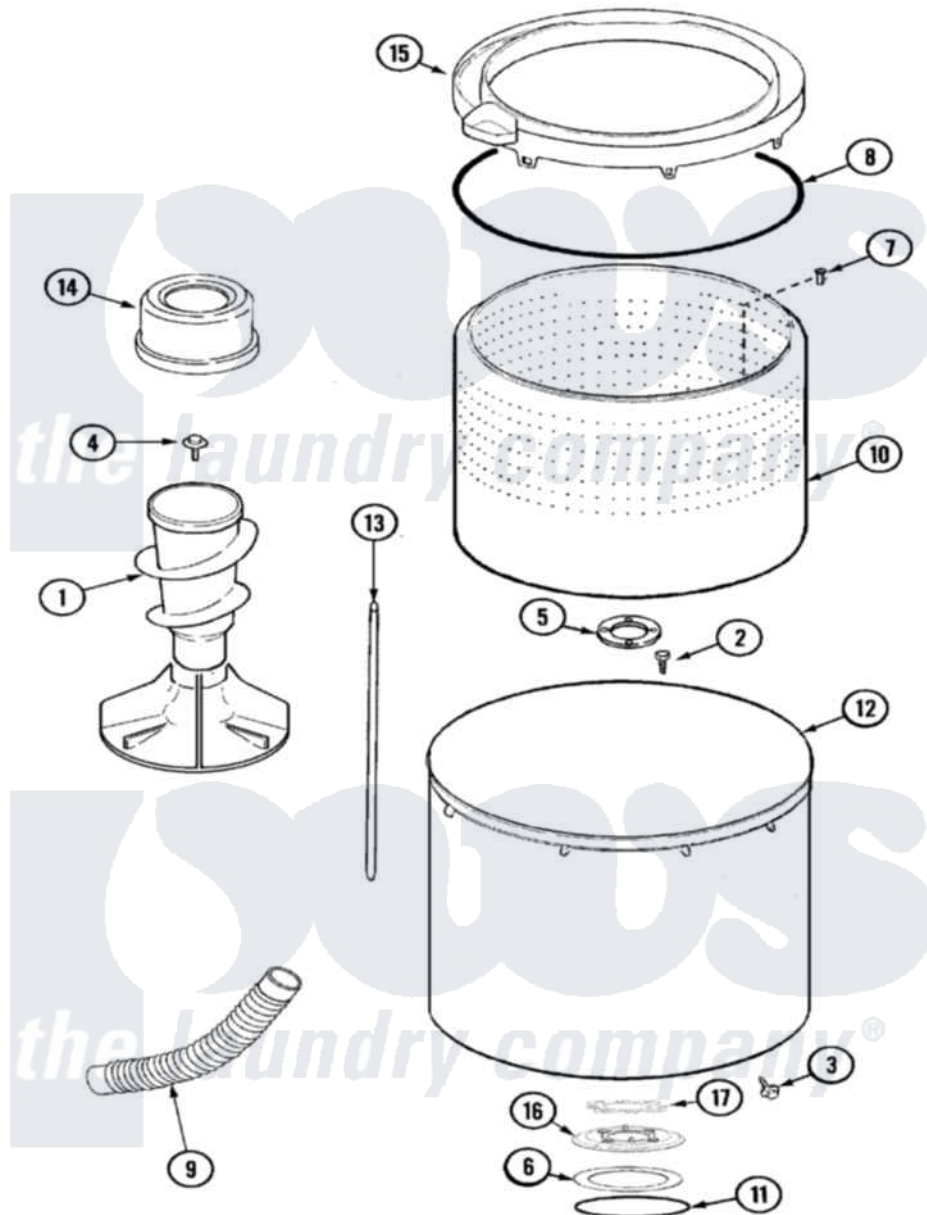

# Maytag MAV9504EWW 06 - TUB

Maytag [Residential Maytag MAV9504EWW Washer Parts](#) Parts Diagram 06 - TUB  
 Click on the part number to view part

Item	Original Part Number	Replaced By	Status	Part Description
1	<a href="#">22004043</a>			Agitator/Auger Assembly
2	21001510	<a href="#">22002947</a>		Bolt, Tub
3	<a href="#">22002933</a>			Screw
4	25-7948	<a href="#">W10309247</a>		Screw
5	<a href="#">22003434</a>			Gasket, Hub/Bottom Isolator
6	<a href="#">35-3686</a>			Gasket, Tub To Housing
7	22003647	<a href="#">3400504</a>		Screw
8	<a href="#">35-2328</a>			Seal, Tub Top
9	<a href="#">22003285</a>			Hose, Tub To Pump
10	22004240	<a href="#">22003459</a>		Spinner, Stainless
"	22003368	<a href="#">22003459</a>		Spinner, Stainless
"	<a href="#">22003431</a>			Washer, Stainless Steel Flat
11	<a href="#">35-3685</a>			Gasket, Basket To Centerpost
12	<a href="#">22002742</a>			Tub Assembly
13	22003237	<a href="#">22003422</a>		Hose, Air Dome
14	<a href="#">22003985</a>			Softener Dispenser Assembly

15	22004184	<a href="#">22004385</a>	Tub Cover
"	<a href="#">12002452</a>		Tub Cover/Bleach Cup Kit
16	<a href="#">22003433</a>		Ring, Insulating Bottom
17	<a href="#">22003595</a>		Gasket, Isolator
18	22003458	<a href="#">22004398</a>	Tub Block